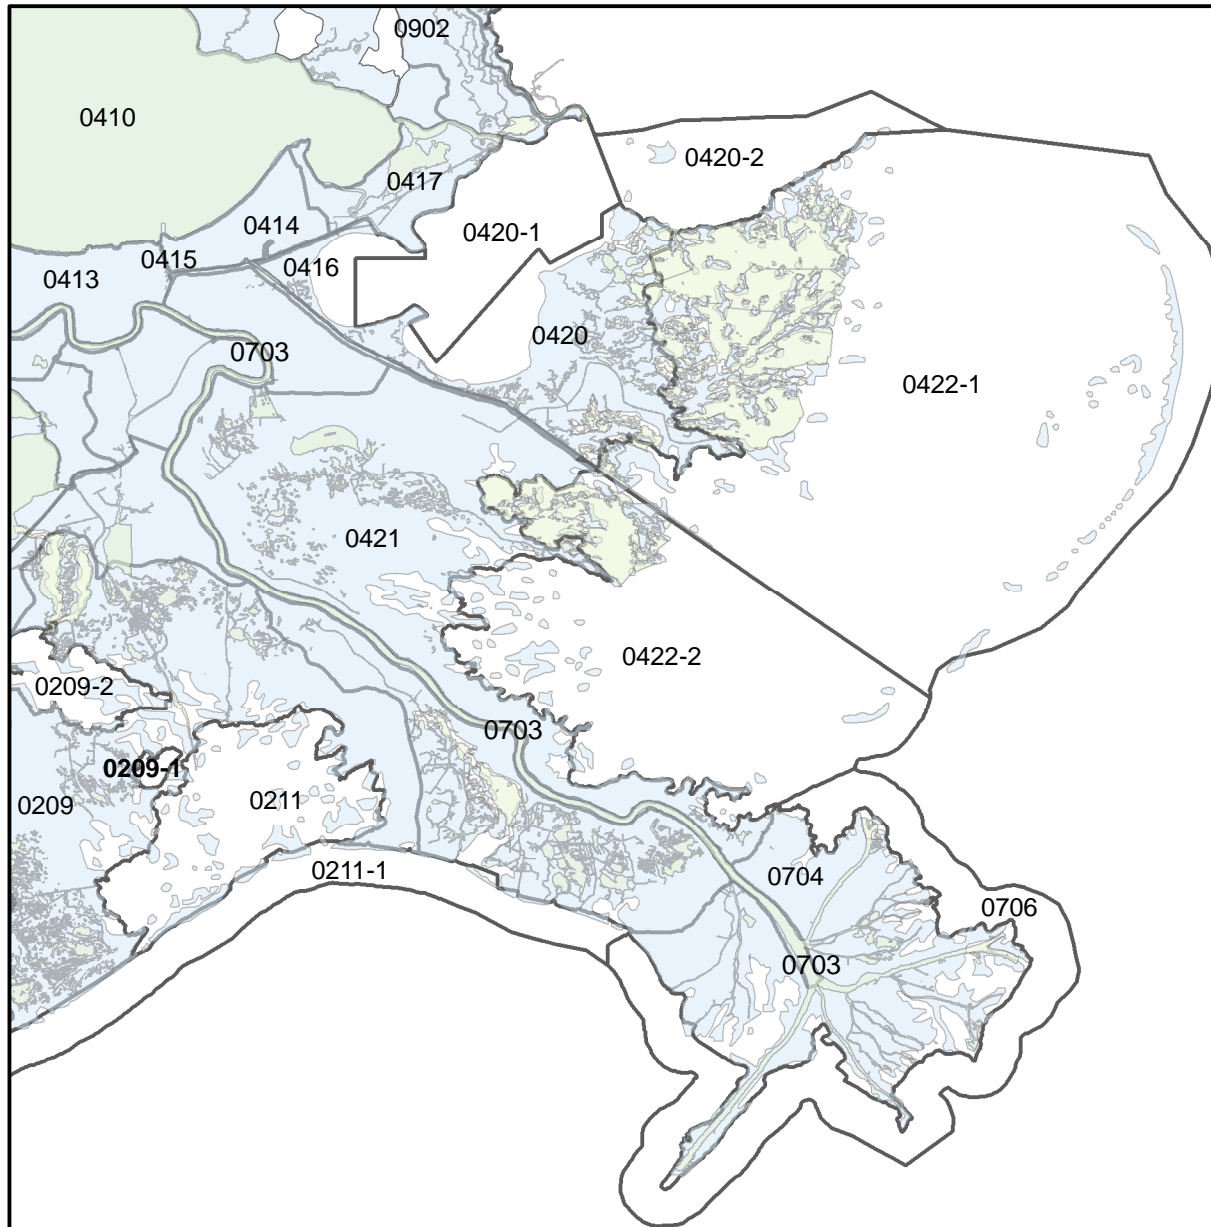

# Public Oyster Reef and Near Shore State Water Coding East of the Mississippi

Public Oyster Reef and Near Shore State Water Sub-basin Coding

Area Fished	Description
0420-1	Lake Borgne Public Oyster Seed Ground
0420-2	Mississippi Sound Public Oyster Seed Ground
0422-1	Public Oyster Seed Grounds North of MRGO
0422-2	Public Oyster Seed Grounds South of MRGO
0209-1	Hackberry Bay Public Oyster Seed Reservation
0209-2	Little Lake Public Oyster Seed Ground
0211-1	State waters (0-3 miles) off Barataria Basin
1208-1	State waters (0-3 miles) off Terrebonne Basin
1208-2	Lake Felicite Public Oyster Seed Ground
1208-3	Lake Chien Public Oyster Seed Ground
1207-1	Deep Lake Public Oyster Seed Ground
1207-2	Lake Tambour Public Oyster Seed Ground
1207-3	Sister Lake Public Oyster Seed Reservation
1207-4	Lake Mechant Public Oyster Seed Ground
1207-5	Bay Junop Public Oyster Seed Reservation