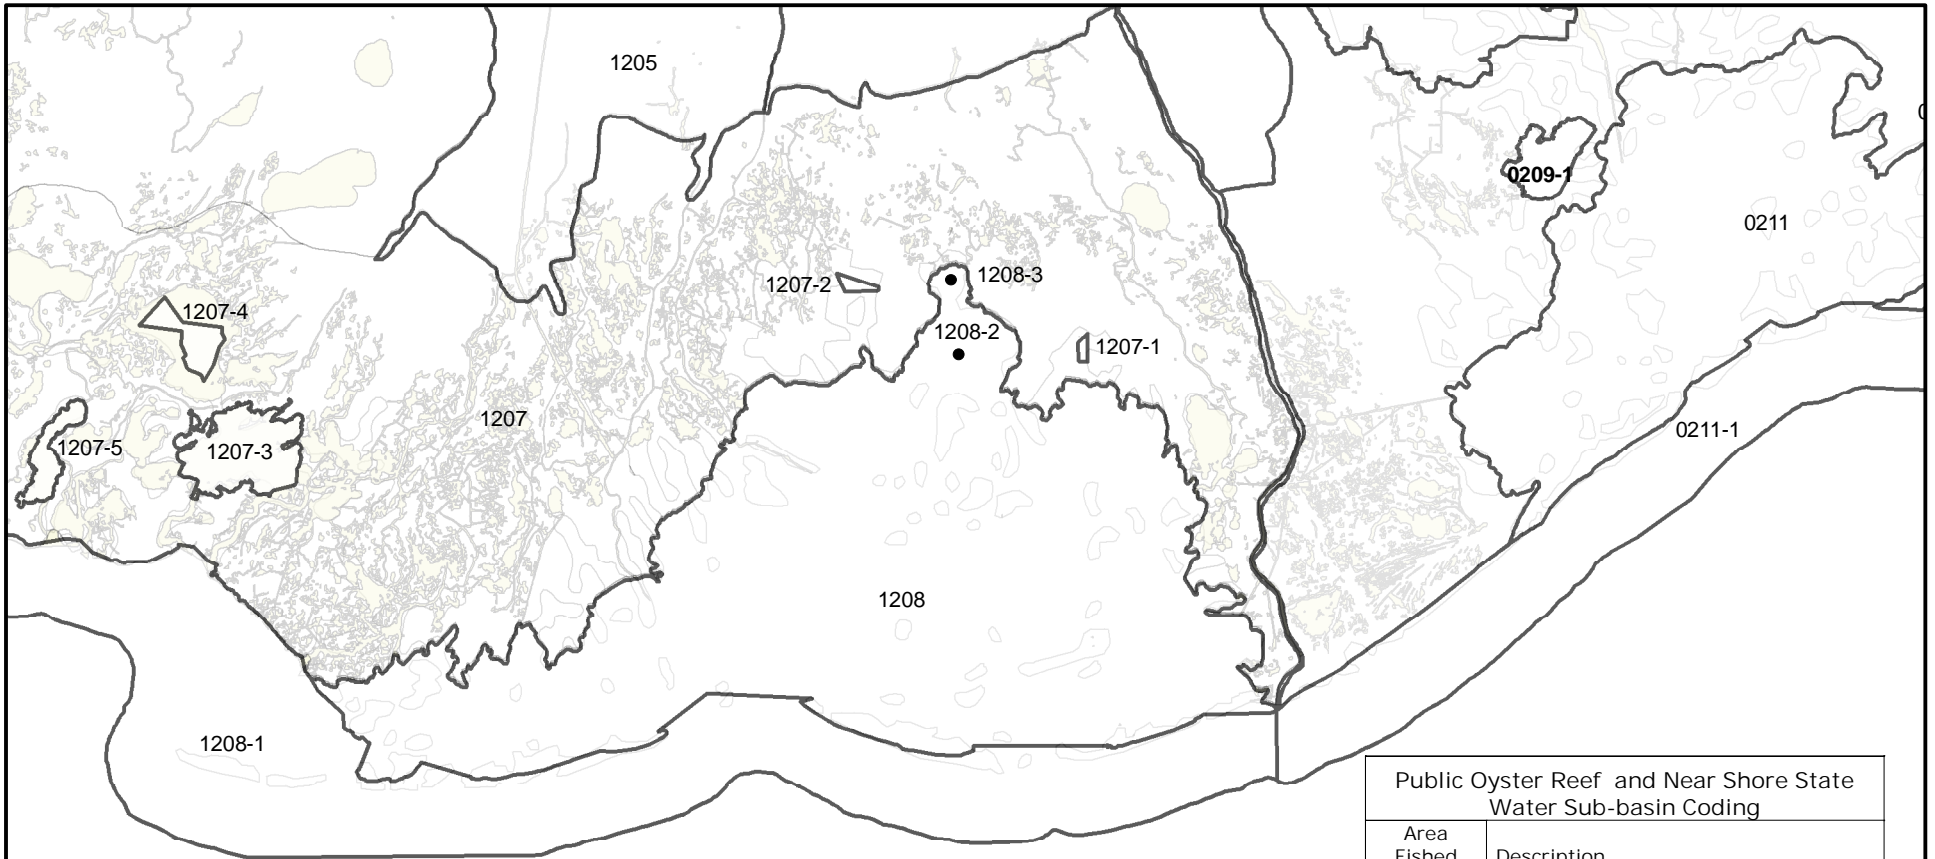

# Public Oyster Reef and Near Shore State Water Coding West of the Mississippi

Public Oyster Reef and Near Shore State Water Sub-basin Coding	
Area Fished	Description
0420-1	Lake Borgne Public Oyster Seed Ground
0420-2	Mississippi Sound Public Oyster Seed Ground
0422-1	Public Oyster Seed Grounds North of MRGO
0422-2	Public Oyster Seed Grounds South of MRGO
0209-1	Hackberry Bay Public Oyster Seed Reservation
0209-2	Little Lake Public Oyster Seed Ground
0211-1	State waters (0-3 miles) off Barataria Basin
1208-1	State waters (0-3 miles) off Terrebonne Basin
1208-2	Lake Felicite Public Oyster Seed Ground
1208-3	Lake Chien Public Oyster Seed Ground
1207-1	Deep Lake Public Oyster Seed Ground
1207-2	Lake Tambour Public Oyster Seed Ground
1207-3	Sister Lake Public Oyster Seed Reservation
1207-4	Lake Mechant Public Oyster Seed Ground
1207-5	Bay Junop Public Oyster Seed Reservation