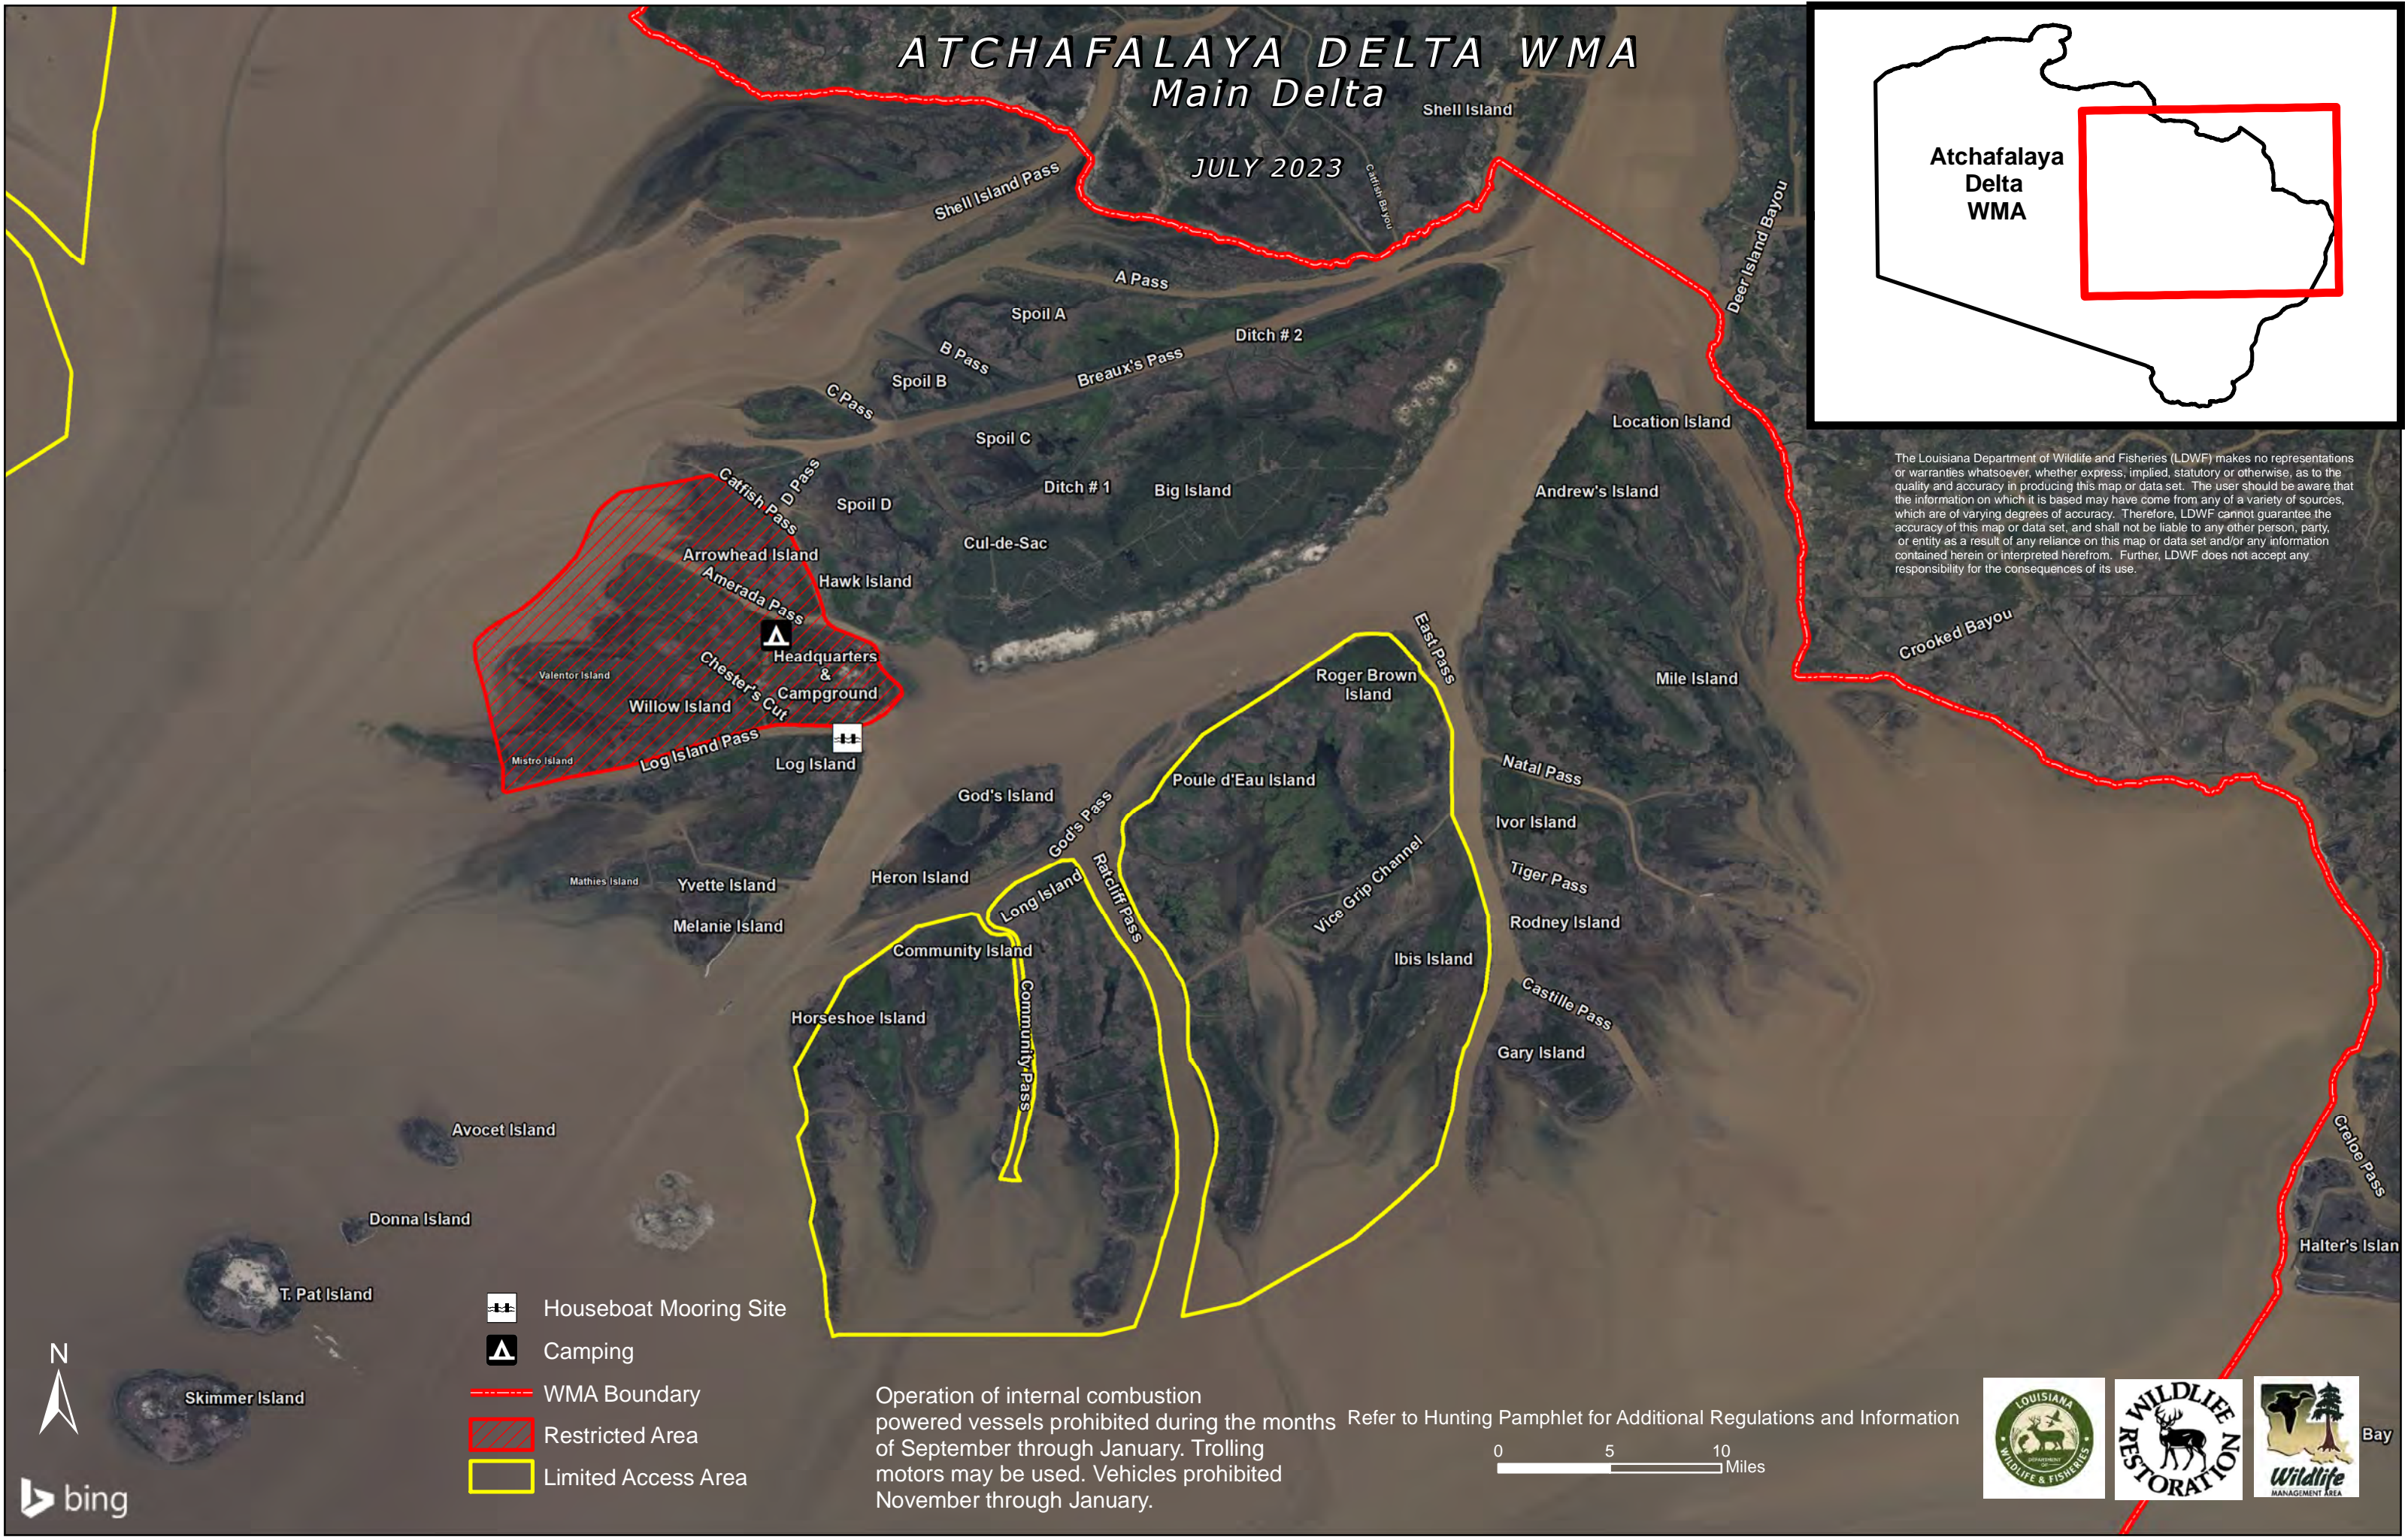

ATCHAFALAYA DELTA WMA Main Delta

JULY 2023

The Louisiana Department of Wildlife and Fisheries (LDWF) makes no representations or warranties whatsoever, whether express, implied, statutory or otherwise, as to the quality and accuracy in producing this map or data set. The user should be aware that the information on which it is based may have come from any of a variety of sources, which are of varying degrees of accuracy. Therefore, LDWF cannot guarantee the accuracy of this map or data set, and shall not be liable to any other person, party, or entity as a result of any reliance on this map or data set and/or any information contained herein or interpreted herefrom. Further, LDWF does not accept any responsibility for the consequences of its use.

-  Houseboat Mooring Site
-  Camping
-  WMA Boundary
-  Restricted Area
-  Limited Access Area

Operation of internal combustion powered vessels prohibited during the months of September through January. Trolling motors may be used. Vehicles prohibited November through January. Refer to Hunting Pamphlet for Additional Regulations and Information

ATCHAFALAYA DELTA WMA

Wax Delta

JULY 2023

- Houseboat Mooring Site
- Camping
- WMA Boundary
- Restricted Area
- Limited Access Area

Operation of internal combustion powered vessels prohibited during the months of September through January. Trolling motors may be used. Vehicles prohibited November through January.