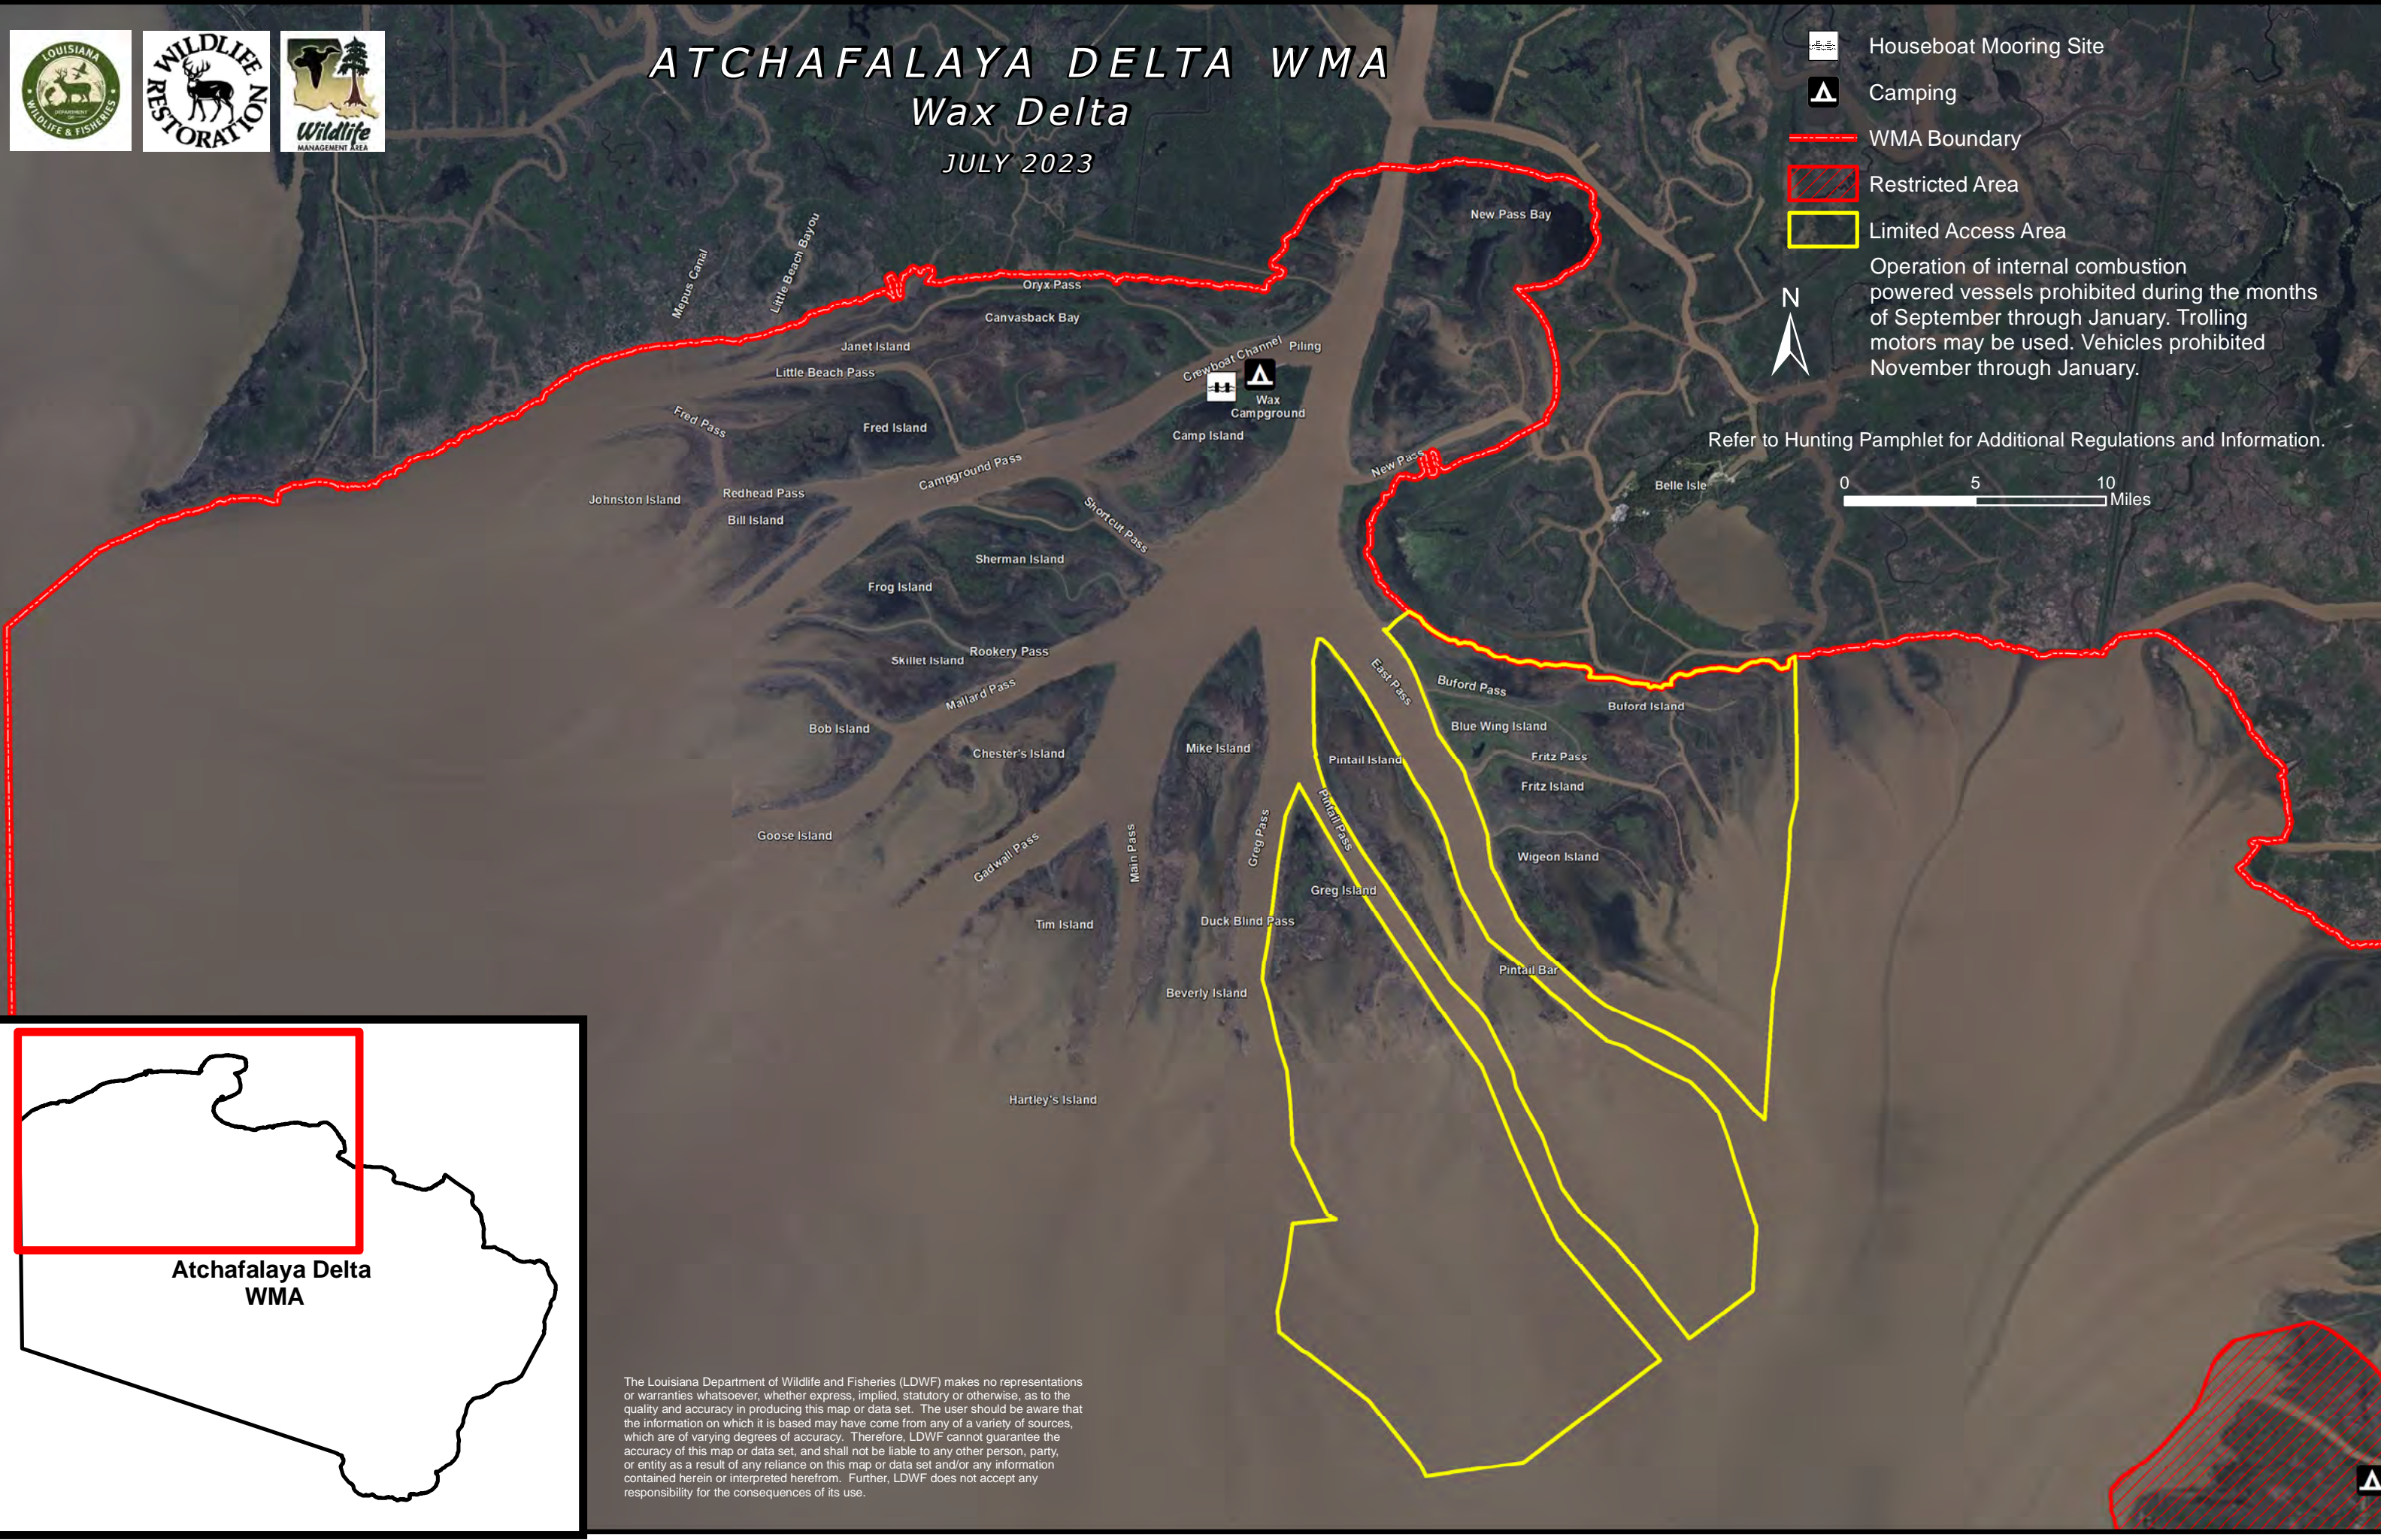

ATCHAFALAYA DELTA WMA

Wax Delta

JULY 2023

- Houseboat Mooring Site
- Camping
- WMA Boundary
- Restricted Area
- Limited Access Area

Operation of internal combustion powered vessels prohibited during the months of September through January. Trolling motors may be used. Vehicles prohibited November through January.

Refer to Hunting Pamphlet for Additional Regulations and Information.

0 5 10 Miles

The Louisiana Department of Wildlife and Fisheries (LDWF) makes no representations or warranties whatsoever, whether express, implied, statutory or otherwise, as to the quality and accuracy in producing this map or data set. The user should be aware that the information on which it is based may have come from any of a variety of sources, which are of varying degrees of accuracy. Therefore, LDWF cannot guarantee the accuracy of this map or data set, and shall not be liable to any other person, party, or entity as a result of any reliance on this map or data set and/or any information contained herein or interpreted herefrom. Further, LDWF does not accept any responsibility for the consequences of its use.