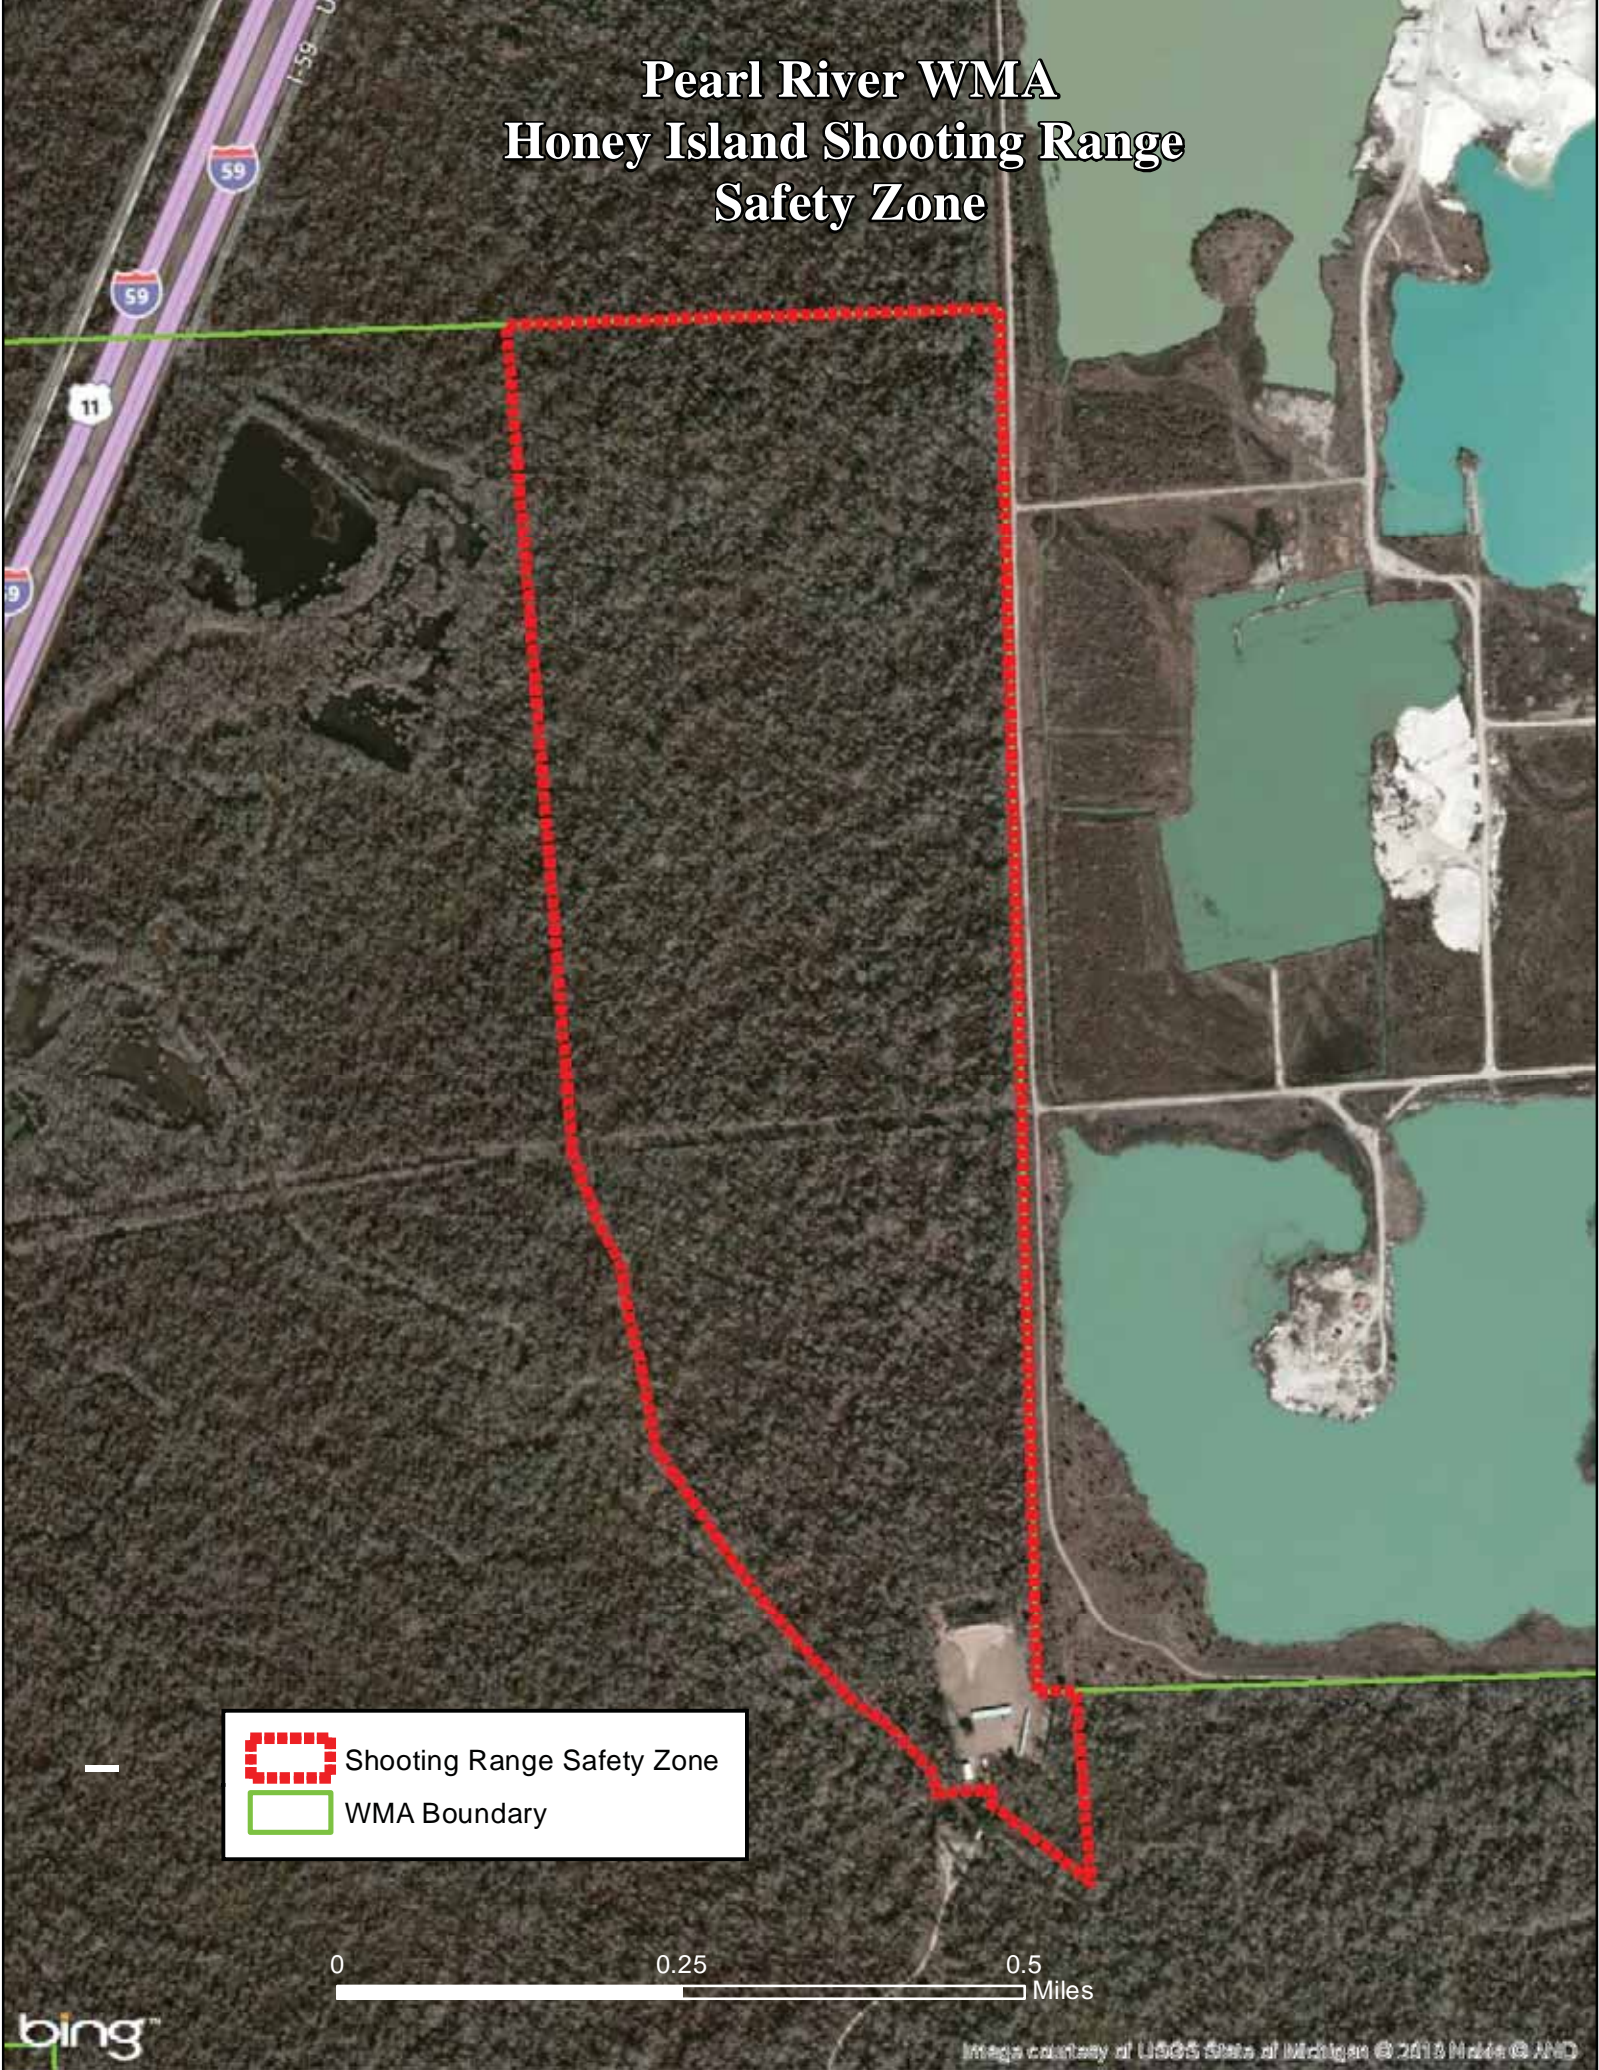

Pearl River WMA Honey Island Shooting Range Safety Zone

 Shooting Range Safety Zone
 WMA Boundary

0 0.25 0.5 Miles