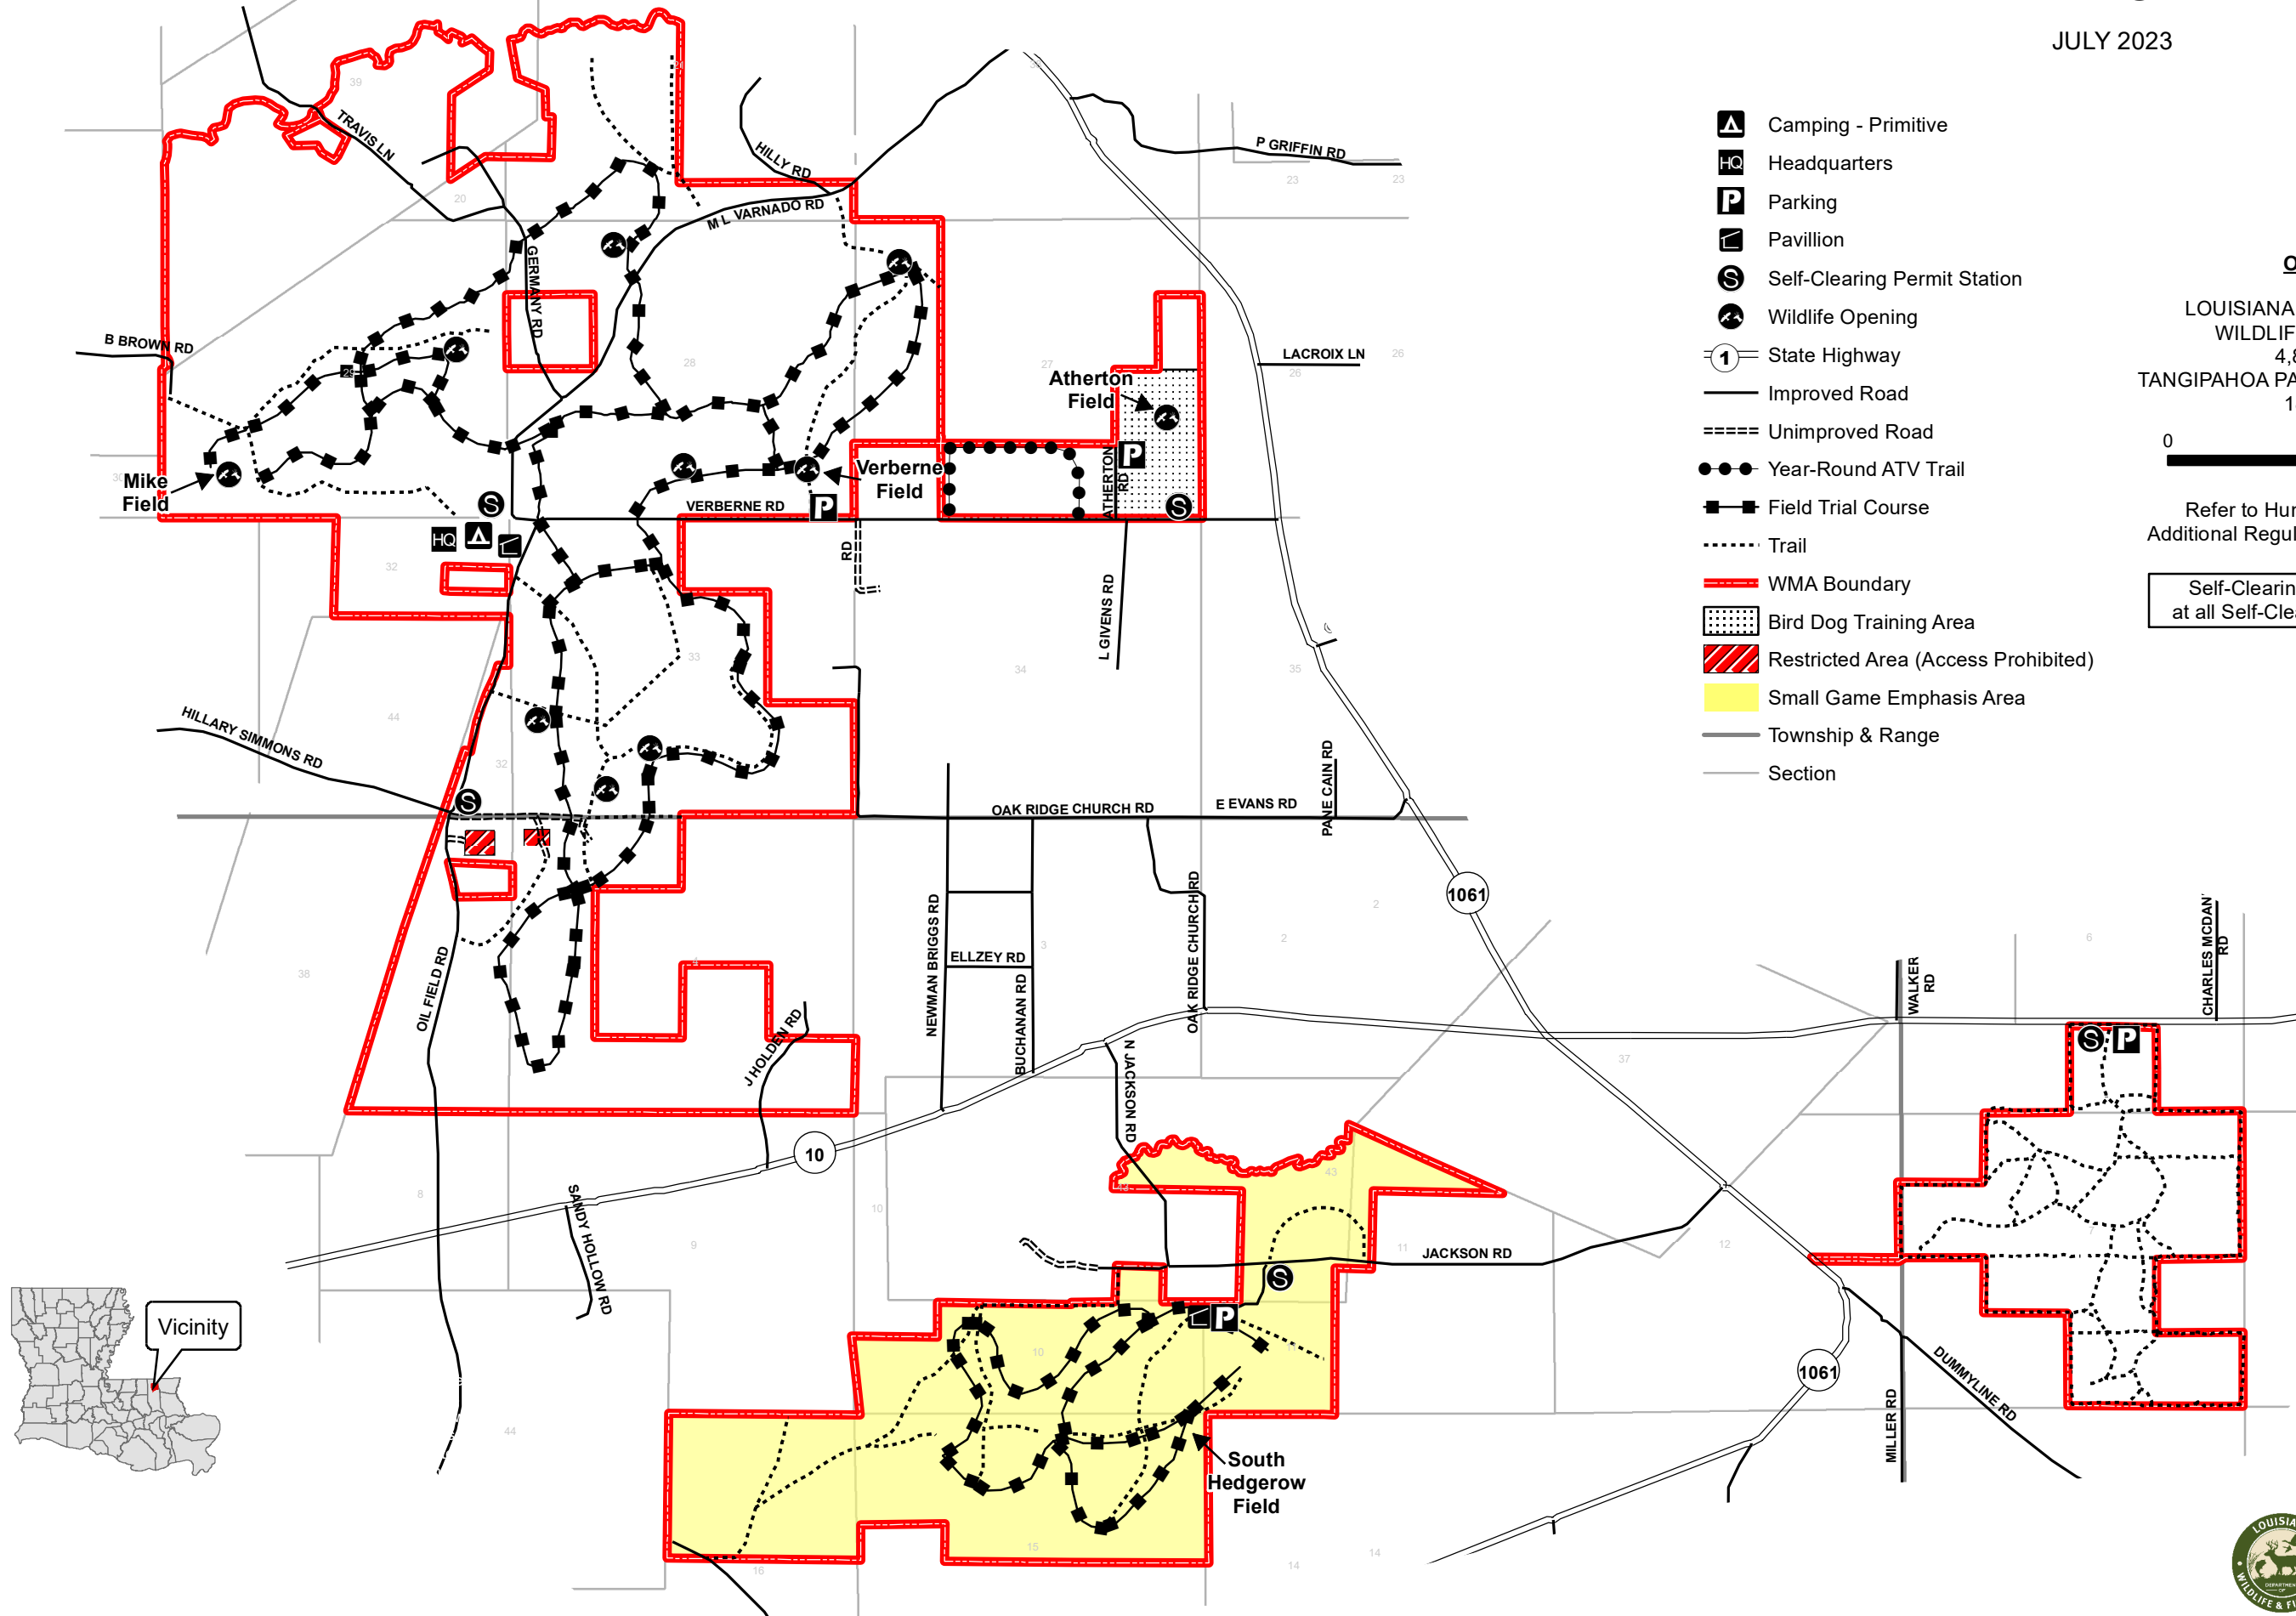

# SANDY HOLLOW WILDLIFE MANAGEMENT AREA

JULY 2023

- Camping - Primitive
- Headquarters
- Parking
- Pavillion
- Self-Clearing Permit Station
- Wildlife Opening
- State Highway
- Improved Road
- Unimproved Road
- Year-Round ATV Trail
- Field Trial Course
- Trail
- WMA Boundary
- Bird Dog Training Area
- Restricted Area (Access Prohibited)
- Small Game Emphasis Area
- Township & Range
- Section

### OWNERS

LOUISIANA DEPARTMENT OF  
WILDLIFE & FISHERIES  
4,886 Acres  
TANGIPAHOA PARISH SCHOOL BOARD  
181 Acres

Refer to Hunting Pamphlet for  
Additional Regulations and Information

Self-Clearing Permits available  
at all Self-Clearing Permit Stations