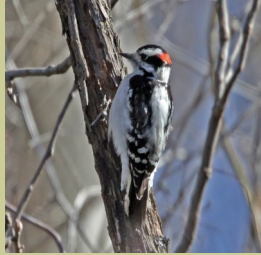

- ☐ Red-headed Woodpecker
- ☐ Red-bellied Woodpecker
- ☐ Yellow-bellied Sapsucker
- ☐ Downy Woodpecker
- ☐ Hairy Woodpecker
- ☐ Northern "Yellow-shafted" Flicker
- ☐ Pileated Woodpecker
- ☐ Olive-sided Flycatcher
- ☐ Eastern Wood-Pewee
- ☐ Yellow-bellied Flycatcher
- ☐ Acadian Flycatcher
- ☐ Alder Flycatcher
- ☐ Least Flycatcher
- ☐ Eastern Phoebe
- ☐ Vermilion Flycatcher
- ☐ Ash-throated Flycatcher
- ☐ Great Crested Flycatcher
- ☐ Great Kiskadee
- ☐ Couch's/Tropical Kingbird
- ☐ Western Kingbird
- ☐ Eastern Kingbird
- ☐ Scissor-tailed Flycatcher
- ☐ Loggerhead Shrike
- ☐ White-eyed Vireo
- ☐ Yellow-throated Vireo
- ☐ Blue-headed Vireo
- ☐ Warbling Vireo
- ☐ Philadelphia Vireo
- ☐ Philadelphia Vireo
- ☐ Red-eyed Vireo
- ☐ Blue Jay
- ☐ American Crow
- ☐ Fish Crow
- ☐ Horned Lark
- ☐ Purple Martin
- ☐ Tree Swallow
- ☐ Northern Rough-winged Swallow