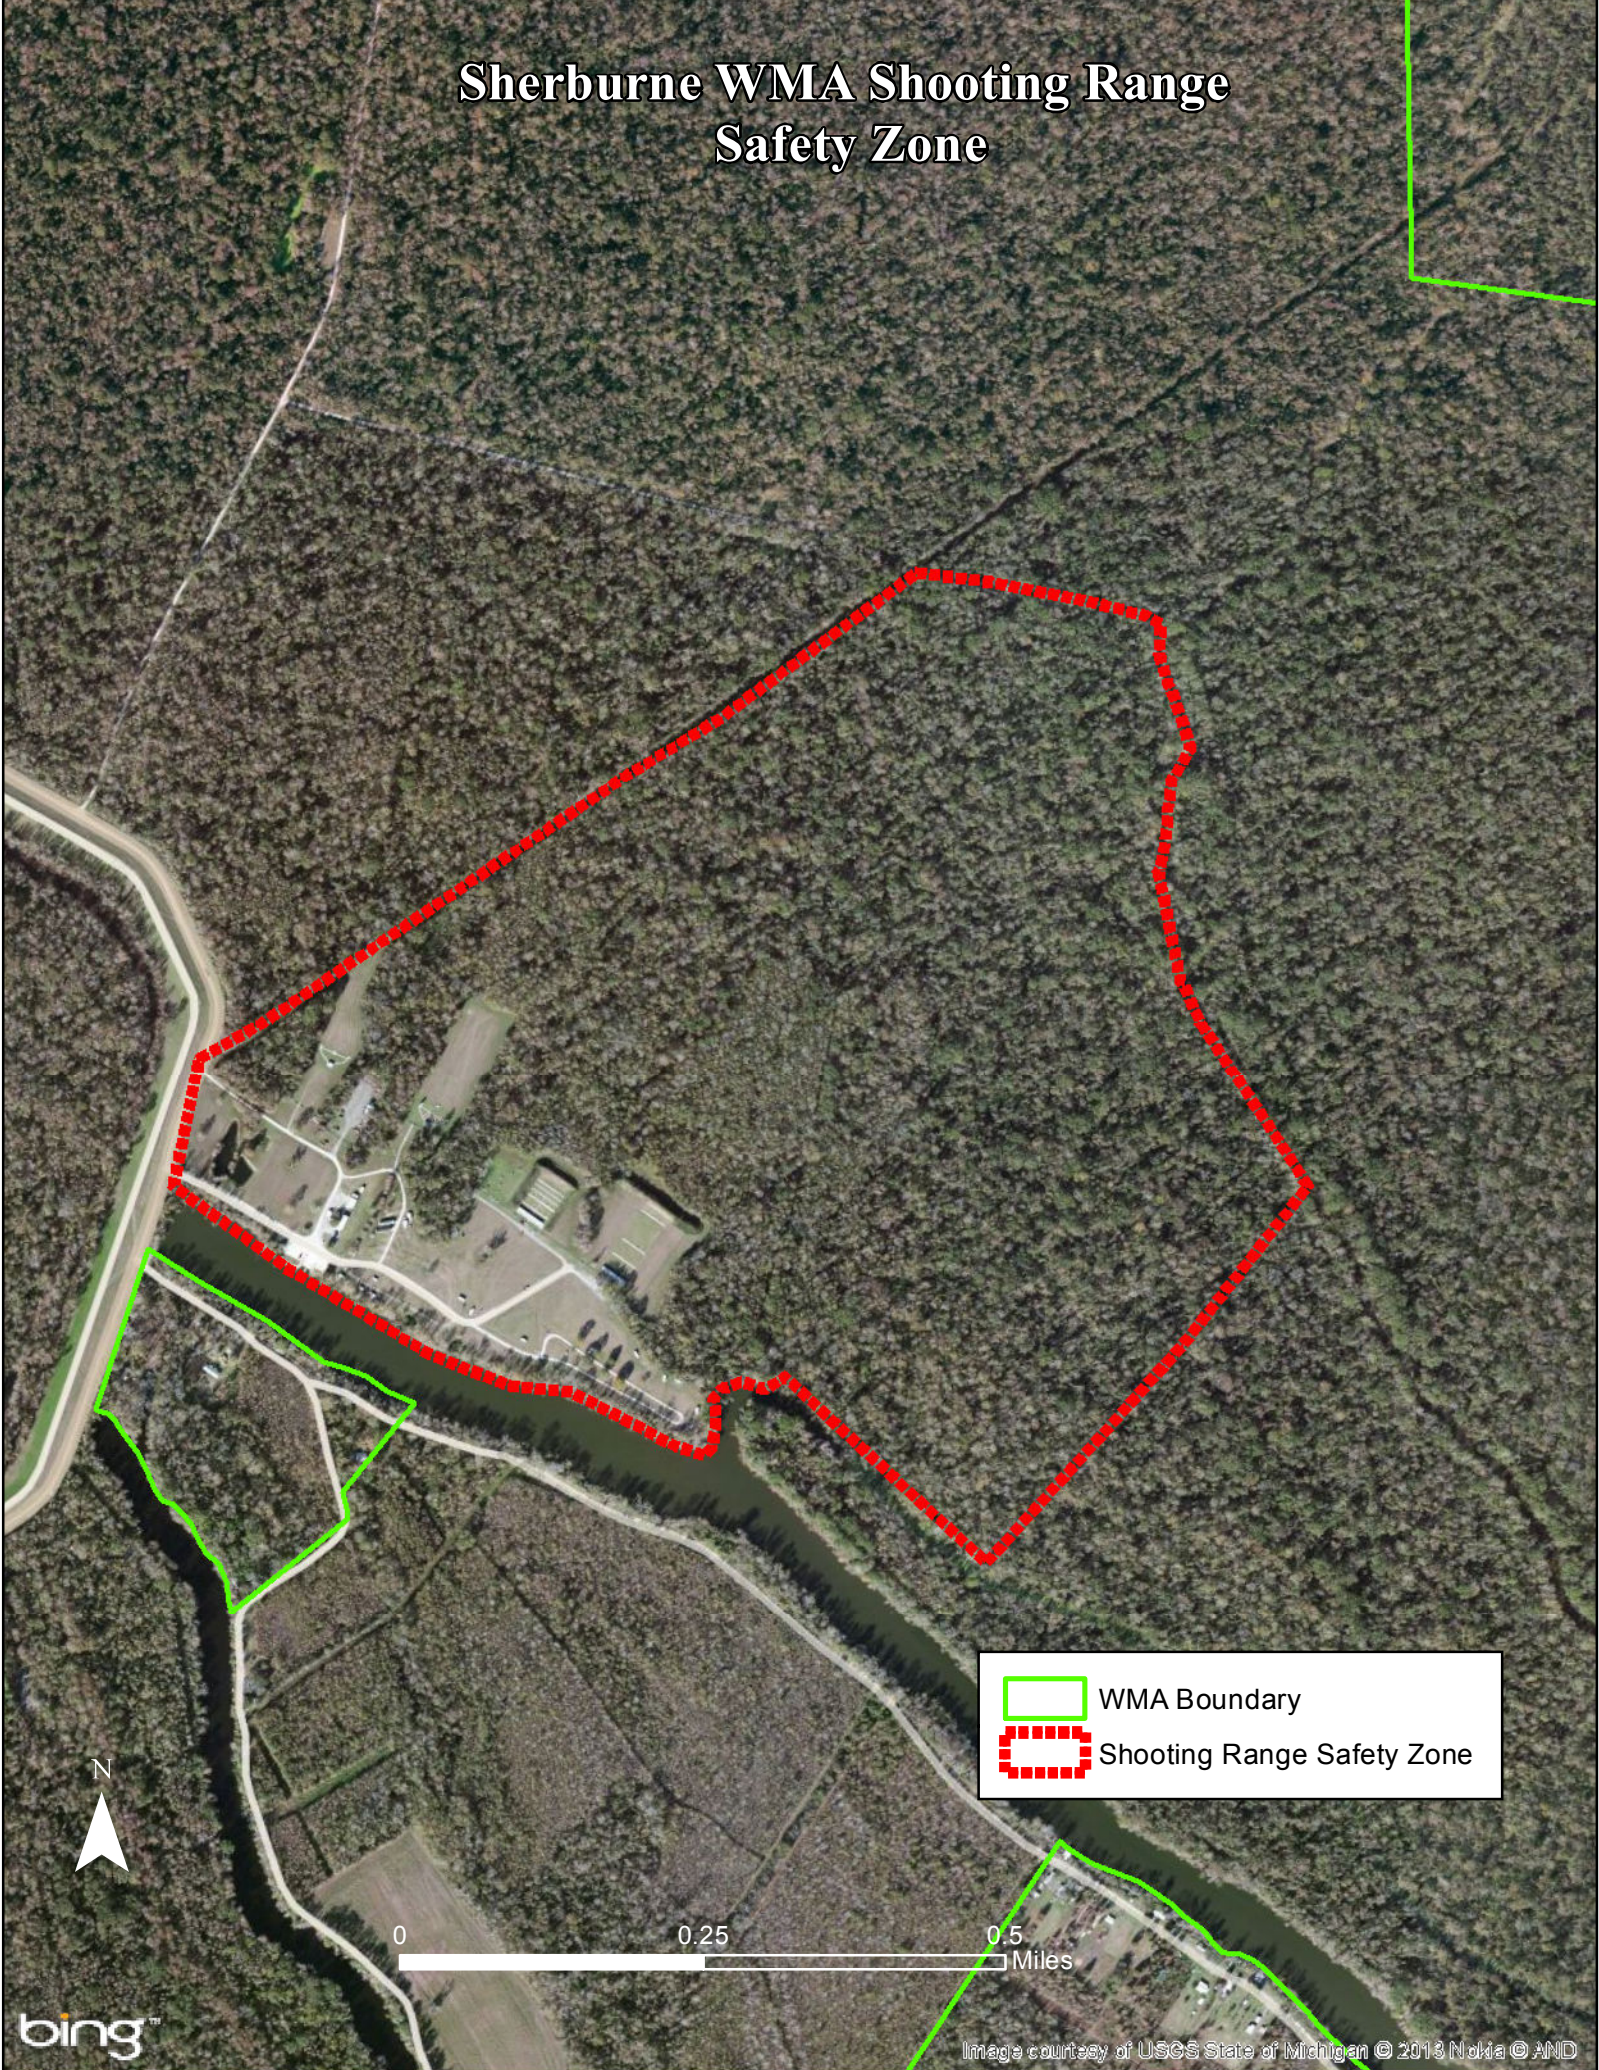

Sherburne WMA Shooting Range Safety Zone

Legend:

-  WMA Boundary
-  Shooting Range Safety Zone

0 0.25 0.5 Miles