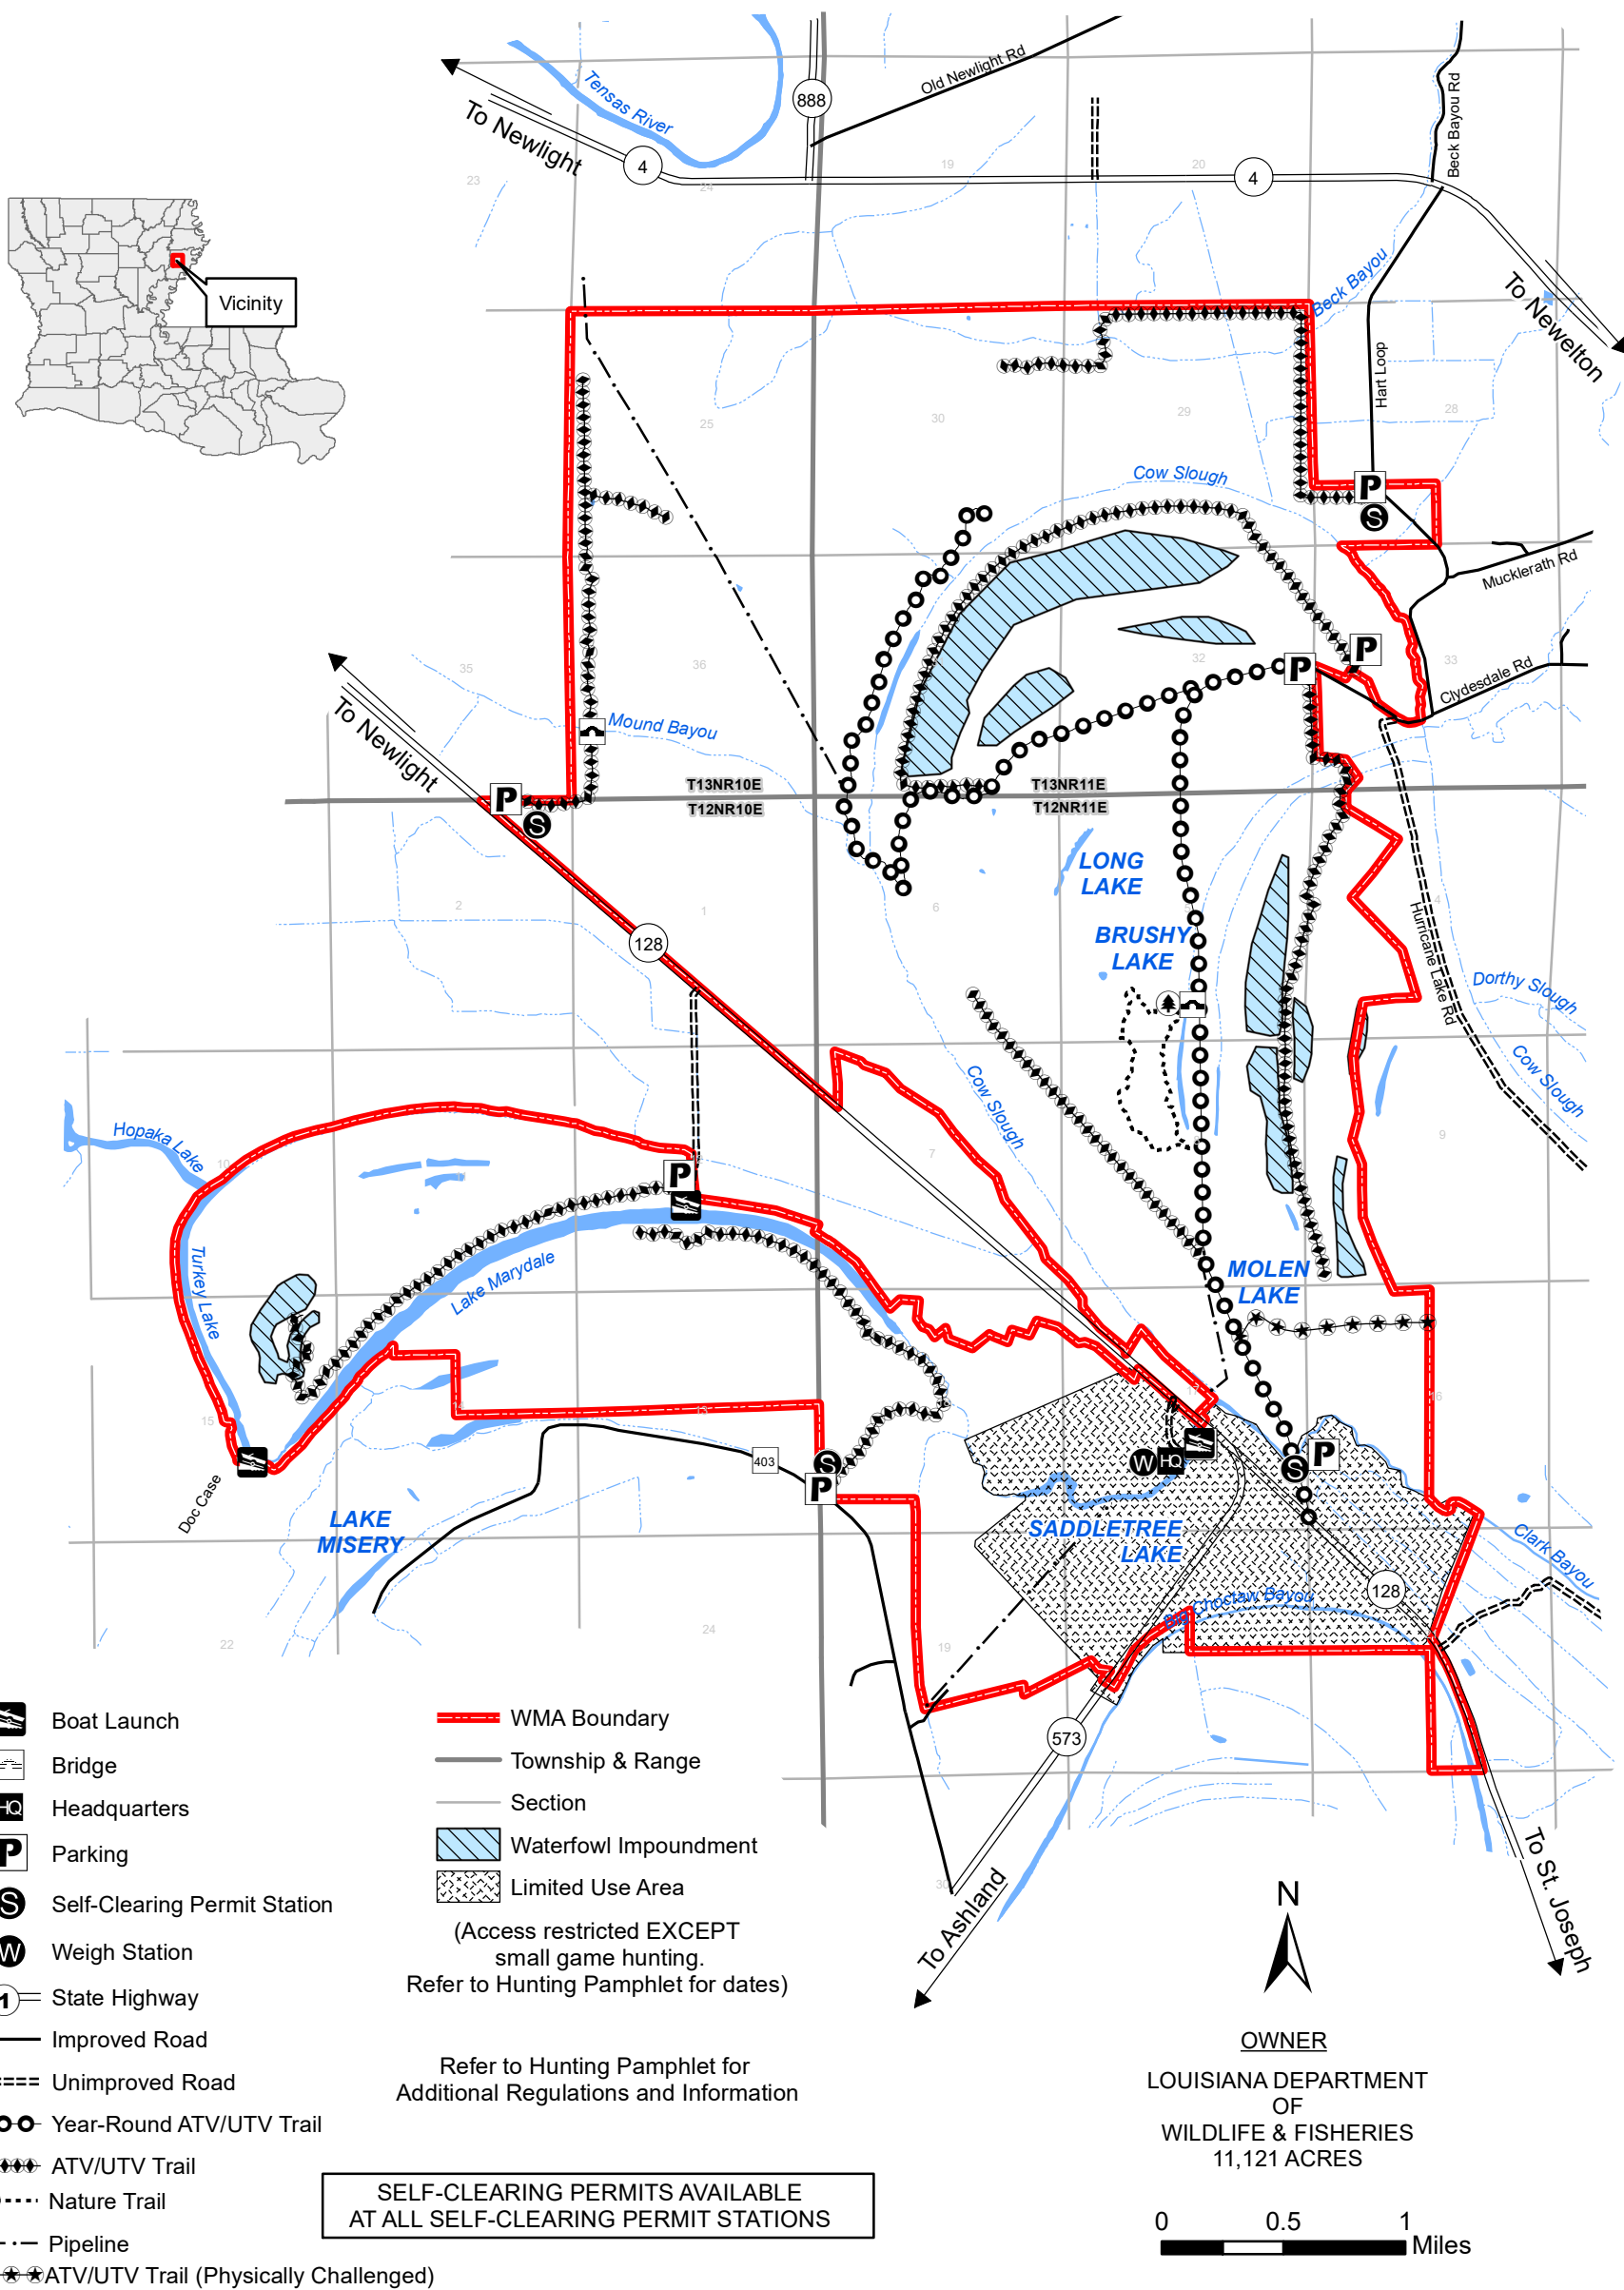

BUCKHORN WILDLIFE MANAGEMENT AREA

JULY 2023

The Louisiana Department of Wildlife and Fisheries (LDWF) makes no representations or warranties whatsoever, whether express, implied, statutory or otherwise, as to the quality and accuracy in producing this map or data set. The user should be aware that the information on which it is based may have come from any of a variety of sources, which are of varying degrees of accuracy. Therefore, LDWF cannot guarantee the accuracy of this map or data set, and shall not be liable to any other person, party, or entity as a result of any reliance on this map or data set and/or any information contained herein or interpreted herefrom. Further, LDWF does not accept any responsibility for the consequences of its use.