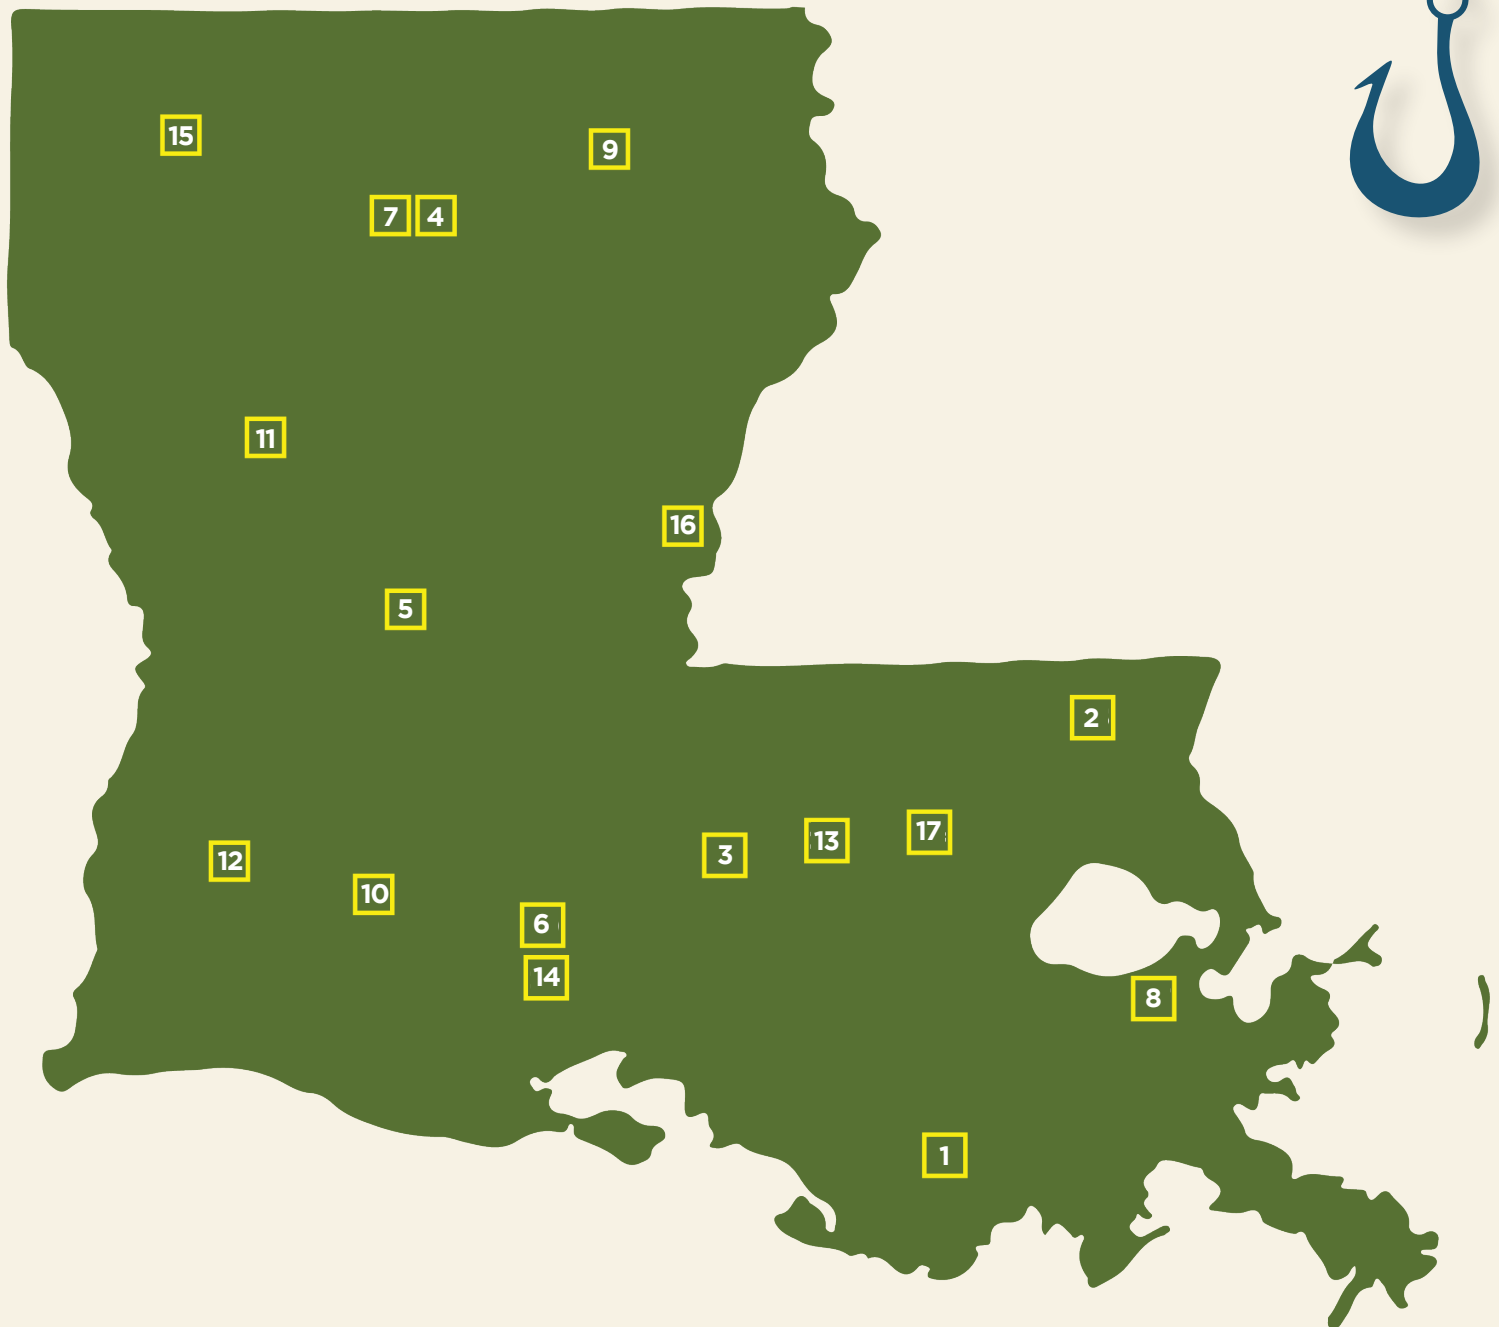

LIST OF GET OUT AND FISH! LOCATIONS IN LOUISIANA

Site Name	Address of Site
1) Bayou Country Sports Park	4374 LA 311, Houma, LA
2) Bogue Chitto State Park	17049 State Park Blvd, Franklinton, LA
3) Burbank Soccer Complex	12400 Burbank Dr, Baton Rouge, LA
4) Elmore D. Mayfield Park	1701 Martin L King Dr, Ruston, LA
5) Forts Randolph & Buhlow	135 Riverfront St, Pineville, LA
6) Girard Park	500 Girard Park Drive, Lafayette, LA
7) Grambling City Park	2045 Martin Luther King Jr. Ave, Grambling, LA
8) Joe Brown Park	5601 Read Blvd, New Orleans, LA
9) Kiroli Park	820 Kiroli Rd, West Monroe, LA
10) Oil and Gas Park (I-10 Park)	100 Rue de l'Acadie, Jennings, LA
11) Parc Natchitoches	4515 University Pkwy, Natchitoches, LA
12) Purple Heart Memorial Park	Intersection of Hwy 190 and Hwy 171, Ragley, LA
13) Sidney Hutchinson Park	13750 Ball Park Rd, Walker, LA
14) Southside Regional Park	221 La Neuville Rd, Youngsville, LA
15) Turner's Pond	301 Lakeshore Drive, Minden, LA
16) William T. Polk Park	202 Vernon Stevens Rd, Vidalia, LA
17) Zemurray Park	400 S Oak St, Hammond, LA

www.wlf.la.gov/gof

MAP OF GET OUT AND FISH! LOCATIONS IN LOUISIANA

www.wlf.la.gov/gof