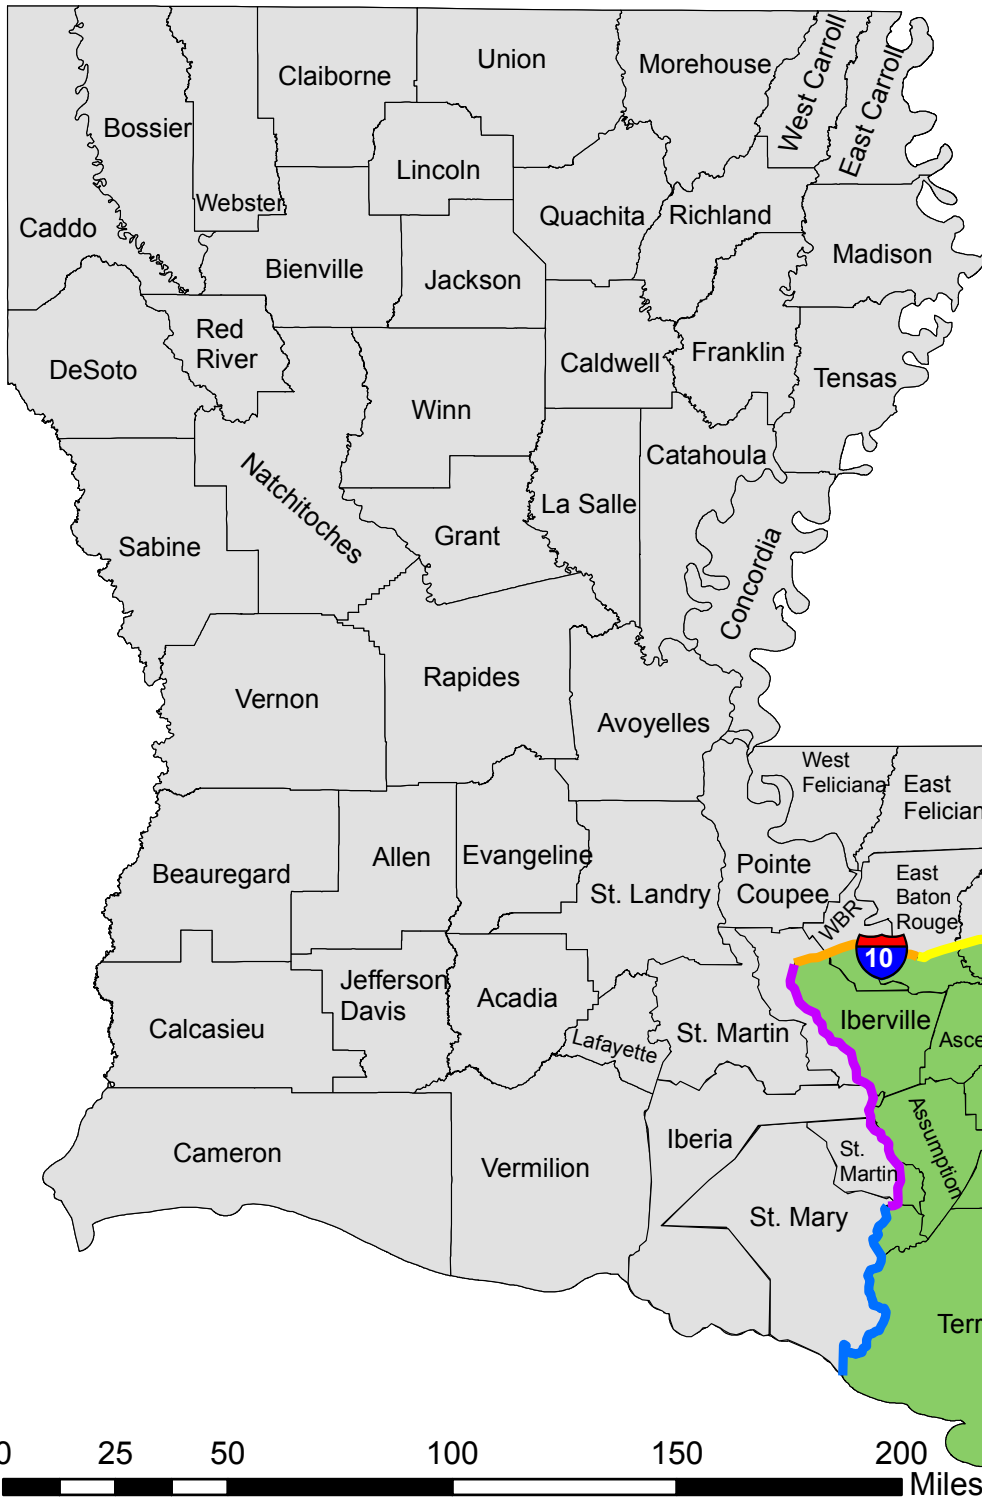

LOUISIANA'S WILD ALLIGATOR SEASON ZONES

- Alligator Hunting East Zone
- Alligator Hunting West Zone
- I-12 Boundary
- I-10 Boundary
- I-55 Boundary
- East Atchafalaya Basin Levee Boundary
- Atchafalaya River Boundary

RICHLAND	west	entire parish
SABINE	west	entire parish
ST BERNARD	east	entire parish
ST CHARLES	east	entire parish
ST HELENA	west	entire parish
ST JAMES	east	entire parish
ST JOHN THE BAPTIST	east	entire parish
ST LANDRY	west	entire parish
ST MARTIN - LOWER	east	east of the East Atchafalaya Basin Levee
ST MARTIN - LOWER	west	west of the East Atchafalaya Basin Levee
ST MARTIN - UPPER	west	entire parish
ST MARY	east	east of the Atchafalaya River or east of the East Atchafalaya Basin Levee
ST MARY	west	west of the Atchafalaya River or west of the East Atchafalaya Basin Levee
ST MARY	west	includes all of Atchafalaya Delta WMA
ST TAMMANY	east	entire parish
TANGIPAHOA	east	south of I-12 or north of I-12 and east of I-55
TANGIPAHOA	west	north of I-12 and west of I-55
TENSAS	west	entire parish
TERREBONNE	east	entire parish
UNION	west	entire parish
VERMILION	west	entire parish
VERNON	west	entire parish
W BATON ROUGE	east	south of I-10
W BATON ROUGE	west	north of I-10
W CARROLL	west	entire parish
W FELICIANA	west	entire parish
WASHINGTON	east	entire parish
WEBSTER	west	entire parish
WINN	west	entire parish