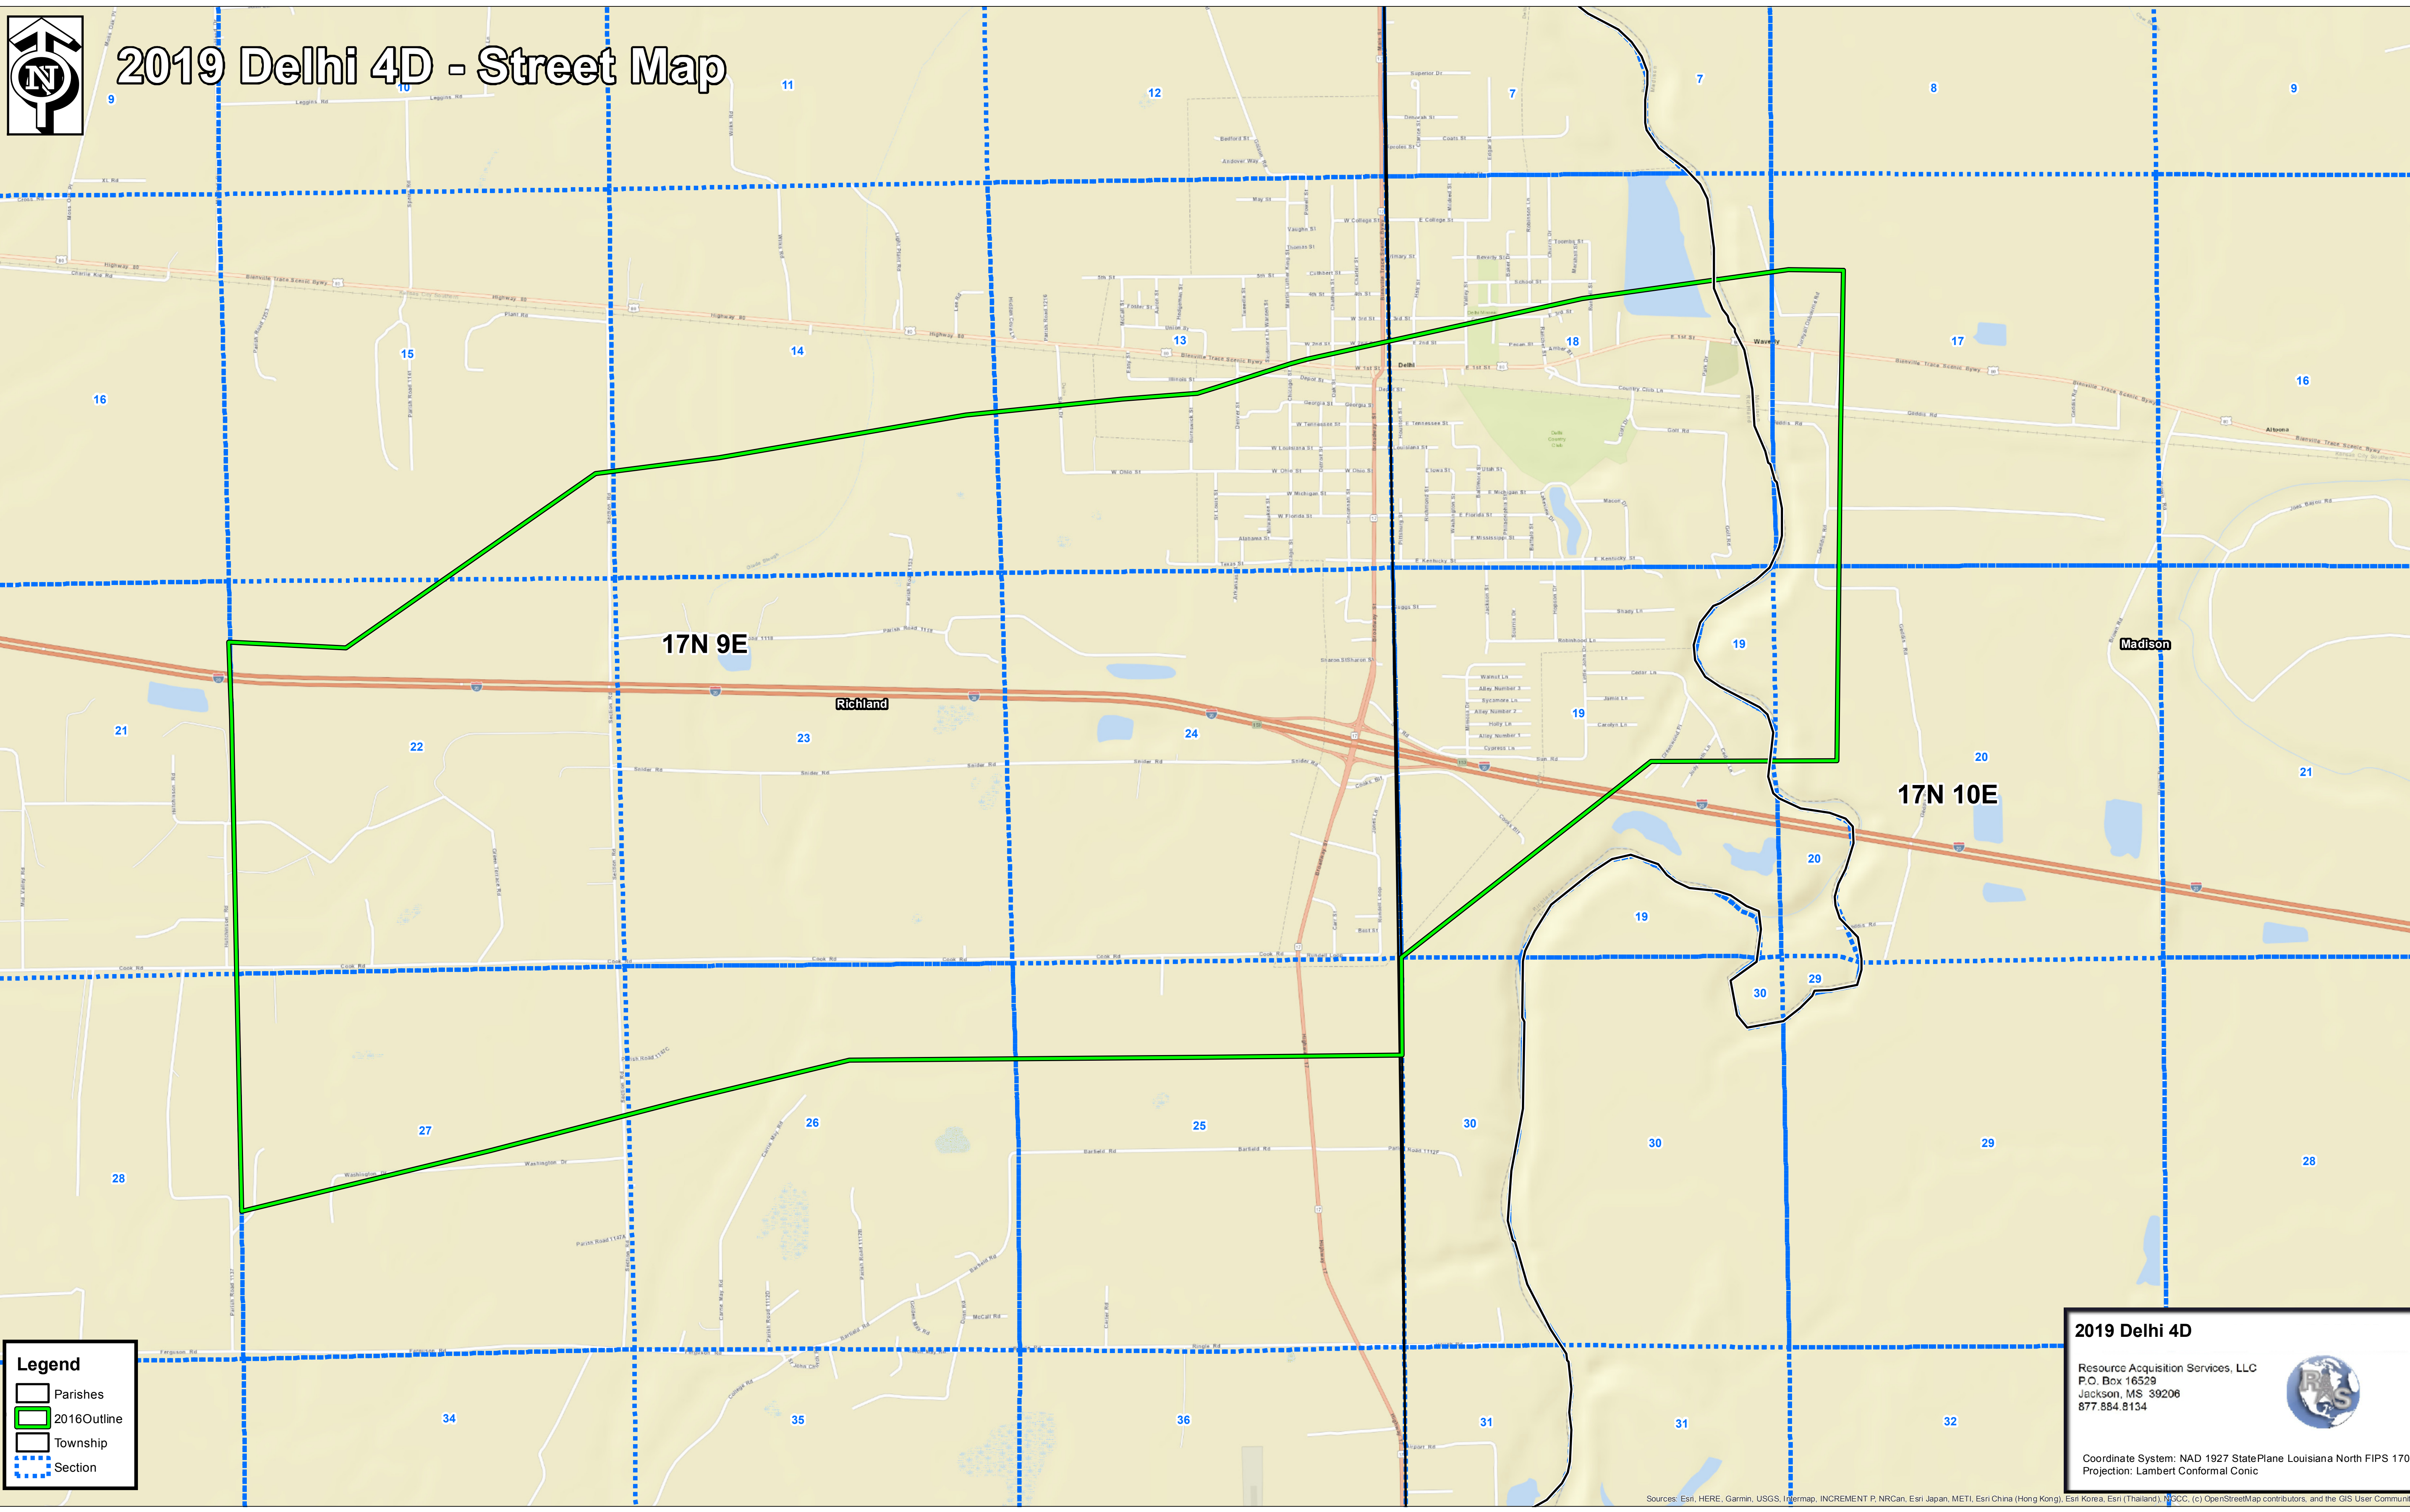

# 2019 Delhi 4D - Street Map

**Legend**

- Parishes
- 2016Outline
- Township
- Section

**2019 Delhi 4D**

Resource Acquisition Services, LLC  
P.O. Box 16529  
Jackson, MS 39206  
877.884.8134

Coordinate System: NAD 1927 StatePlane Louisiana North FIPS 1701  
Projection: Lambert Conformal Conic

Sources: Esri, HERE, Garmin, USGS, Imagery, INCREMENT P, NRCan, Esri Japan, METI, Esri China (Hong Kong), Esri Korea, Esri (Thailand), NCSG, (c) OpenStreetMap contributors, and the GIS User Community