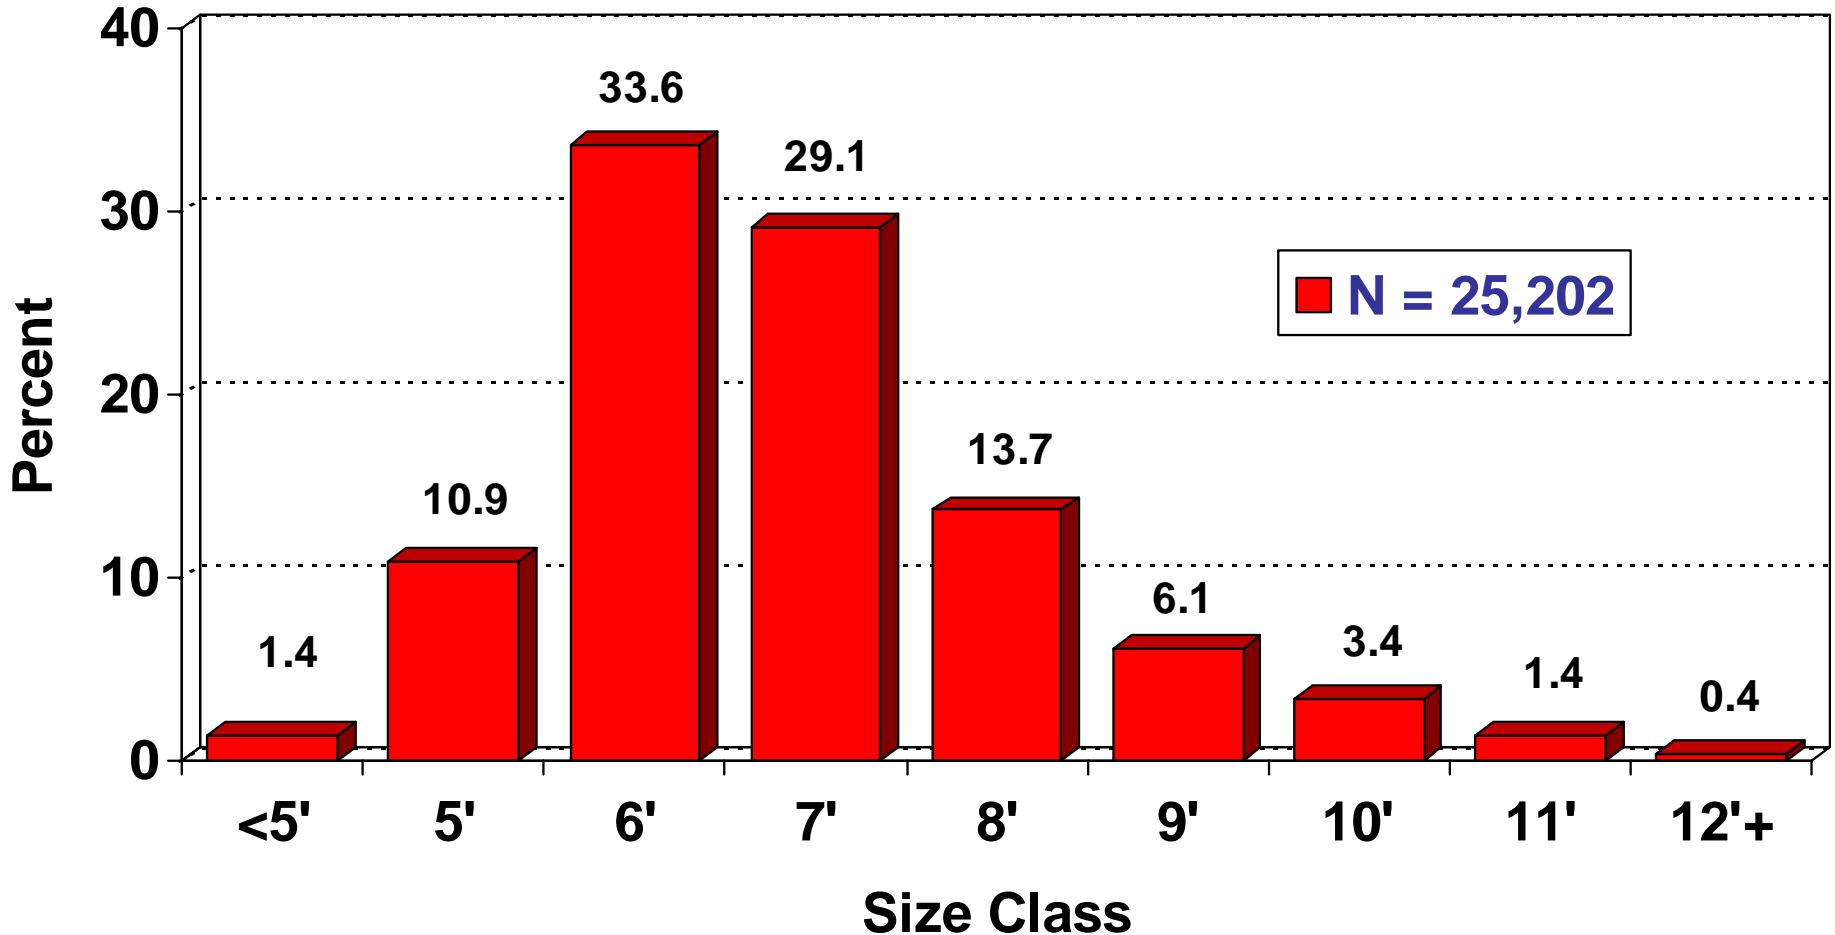

LOUISIANA ALLIGATOR HARVESTS, 1979-2005

Updated 1/27/06, estimated harvests for 2005 wild and 2004 farm

LOUISIANA WILD ALLIGATORS HARVESTED, 2005 REGULAR HARVEST SKIN LENGTHS

Updated 3/20/06

LOUISIANA WILD ALLIGATORS HARVESTED, 2005 BONUS HARVEST SKIN LENGTHS

Updated 3/20/06

LOUISIANA ALLIGATOR RANCHING, 1989-2005

Updated 3/20/06

FARM YEAR END INVENTORIES

Inventories based on calendar year, farm numbers based on prior tag year, Updated March 2006

LOUISIANA FARM ALLIGATORS HARVESTED, 2004 SKIN LENGTHS