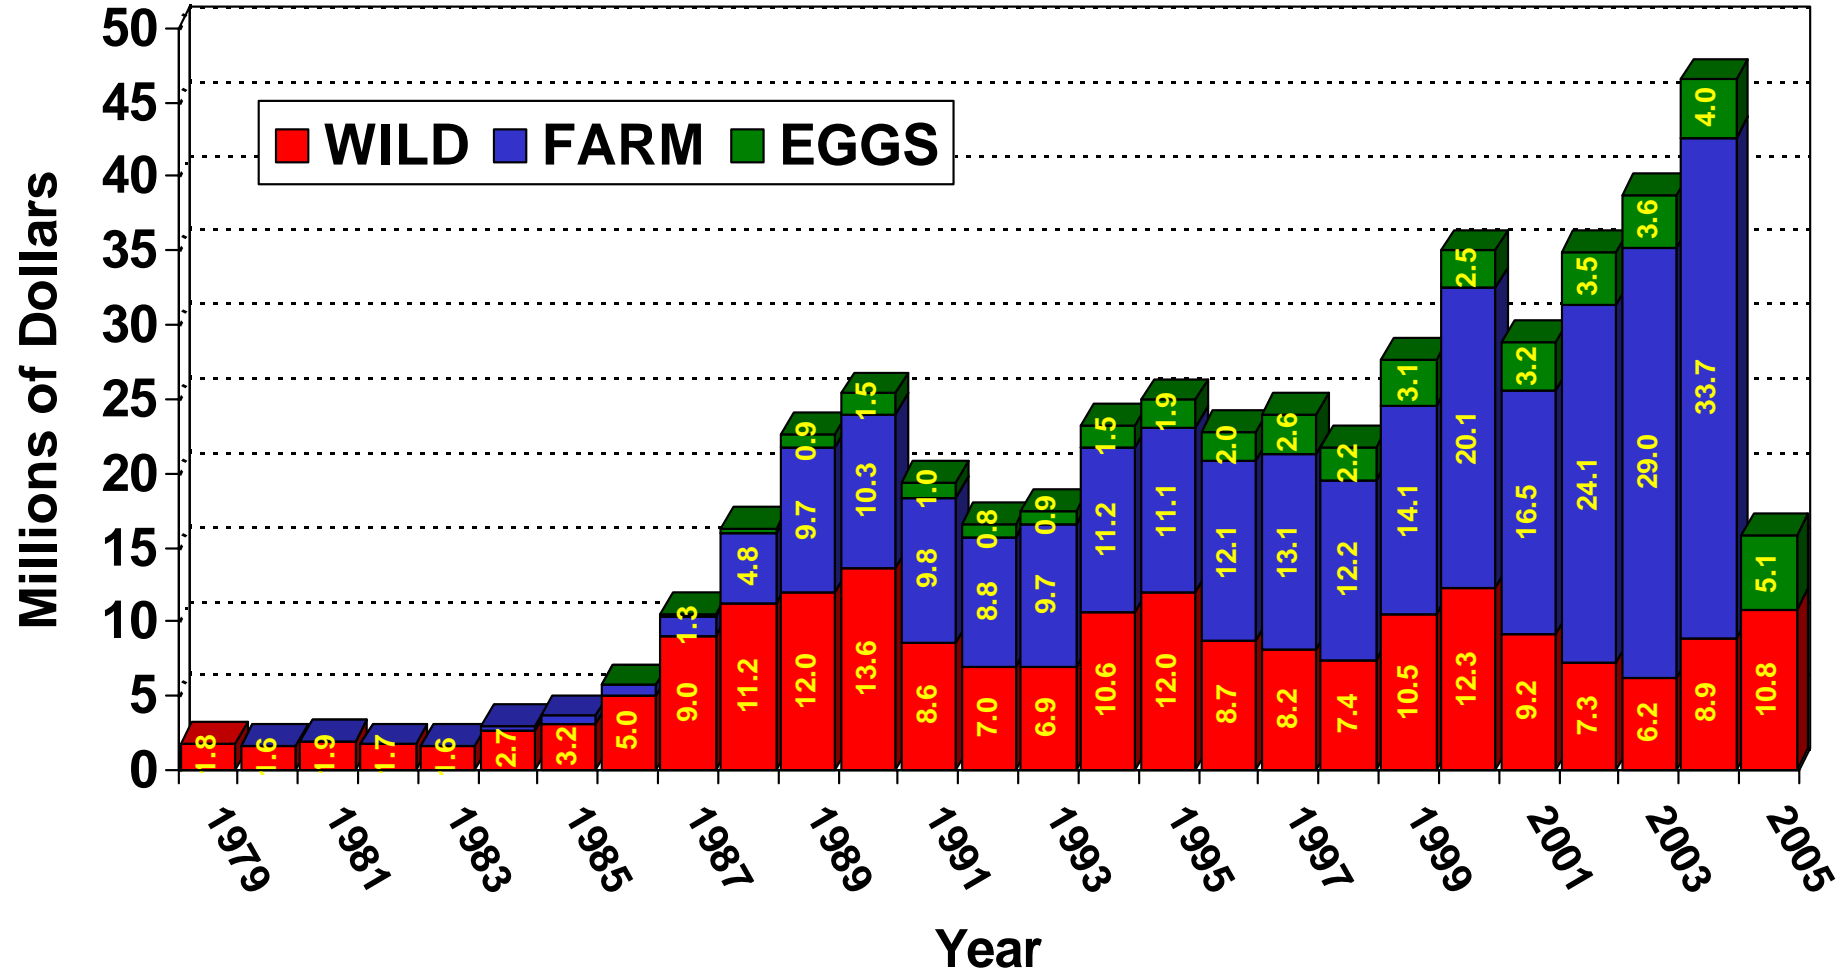

LOUISIANA ALLIGATOR HARVESTS, 1979-2005

Updated 1/27/06, estimated harvests for 2005 wild and 2004 farm

LOUISIANA WILD ALLIGATORS HARVESTED, 2005 REGULAR HARVEST SKIN LENGTHS

Updated 3/20/06

LOUISIANA WILD ALLIGATORS HARVESTED, 2005 BONUS HARVEST SKIN LENGTHS

Updated 3/20/06

LOUISIANA ALLIGATOR RANCHING, 1989-2005

Updated 3/20/06

FARM YEAR END INVENTORIES

Inventories based on calendar year, farm numbers based on prior tag year, Updated March 2006

LOUISIANA FARM ALLIGATORS HARVESTED, 2004 SKIN LENGTHS

Updated 3/20/06

VALUE OF ALLIGATORS HARVESTED IN LOUISIANA, 1979-2005

Updated 1/27/06, estimated harvests for 2005 wild and 2004 farm

LOUISIANA COASTAL MARSH ALLIGATOR NEST PRODUCTION, 1970-2005