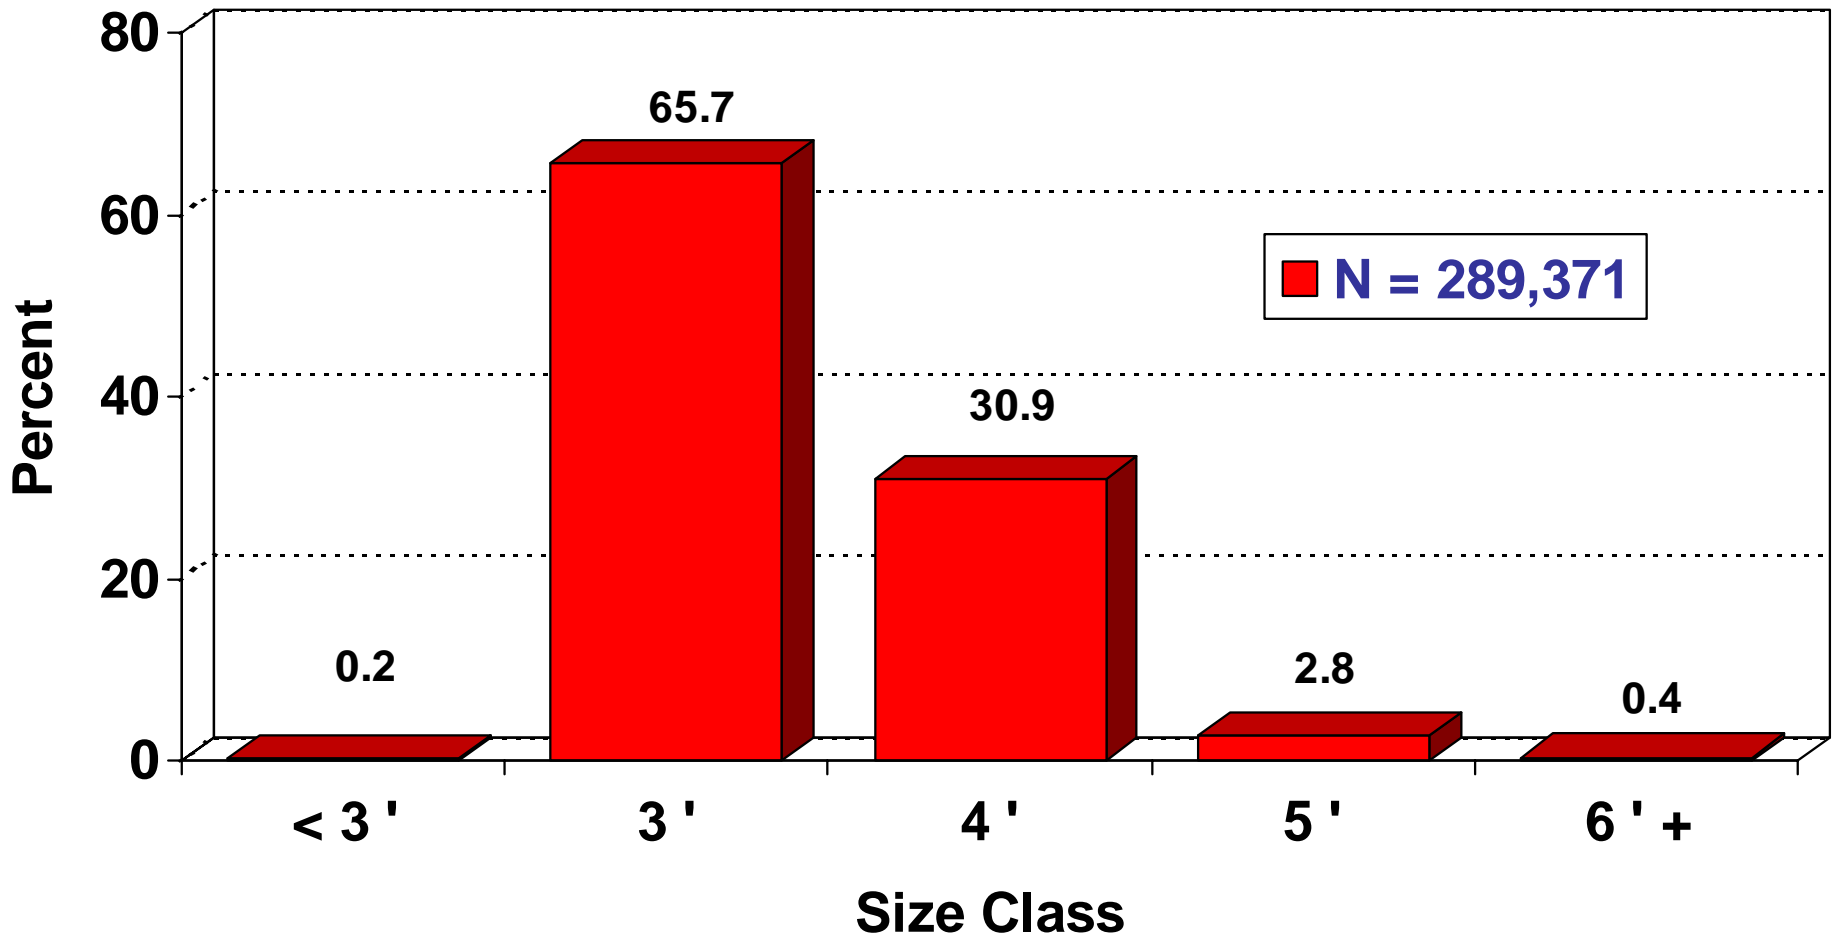

Updated 3/20/06

LOUISIANA ALLIGATOR RANCHING, 1989-2005

Updated 3/20/06

FARM YEAR END INVENTORIES

Inventories based on calendar year, farm numbers based on prior tag year, Updated March 2006

LOUISIANA FARM ALLIGATORS HARVESTED, 2004 SKIN LENGTHS