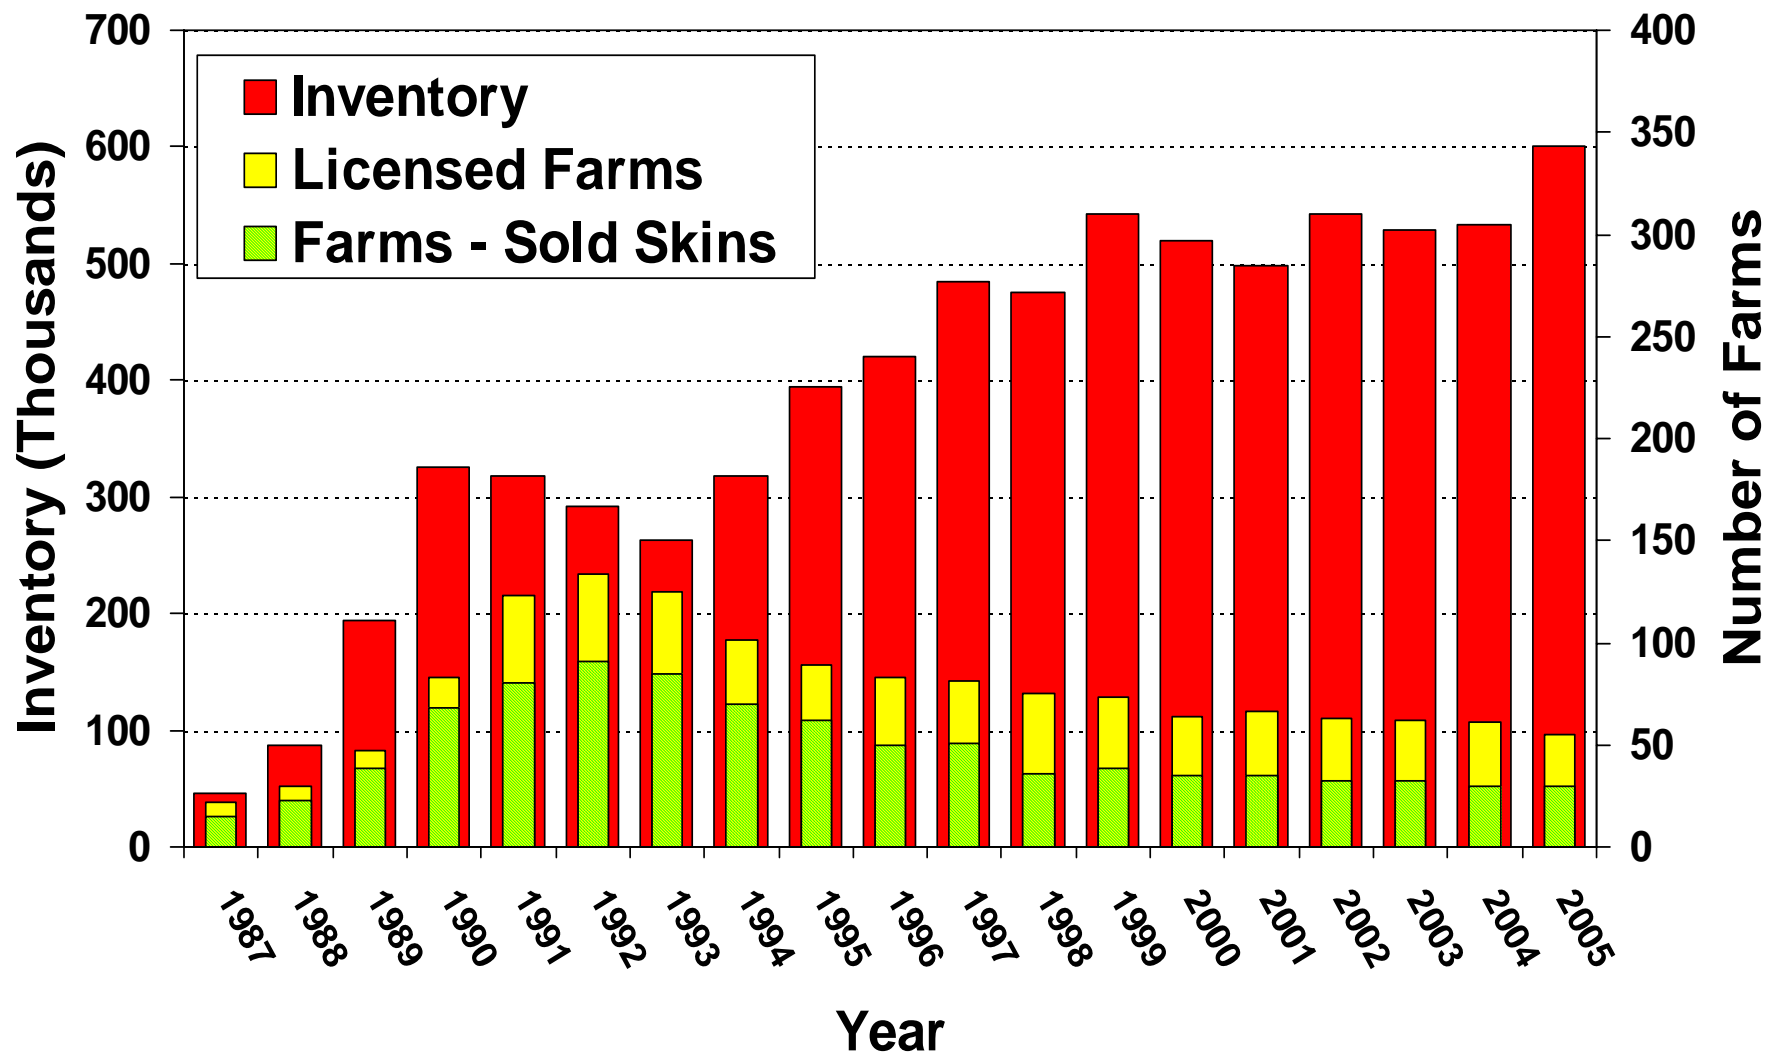

LOUISIANA ALLIGATOR HARVESTS, 1979-2005

Updated 1/27/06, estimated harvests for 2005 wild and 2004 farm

LOUISIANA WILD ALLIGATORS HARVESTED, 2005 REGULAR HARVEST SKIN LENGTHS

Updated 3/20/06

LOUISIANA WILD ALLIGATORS HARVESTED, 2005 BONUS HARVEST SKIN LENGTHS

Updated 3/20/06

LOUISIANA ALLIGATOR RANCHING, 1989-2005

Updated 3/20/06

FARM YEAR END INVENTORIES

Inventories based on calendar year, farm numbers based on prior tag year, Updated March 2006

LOUISIANA FARM ALLIGATORS HARVESTED, 2004 SKIN LENGTHS

Updated 3/20/06

VALUE OF ALLIGATORS HARVESTED IN LOUISIANA, 1979-2005

Updated 1/27/06, estimated harvests for 2005 wild and 2004 farm

LOUISIANA COASTAL MARSH ALLIGATOR NEST PRODUCTION, 1970-2005