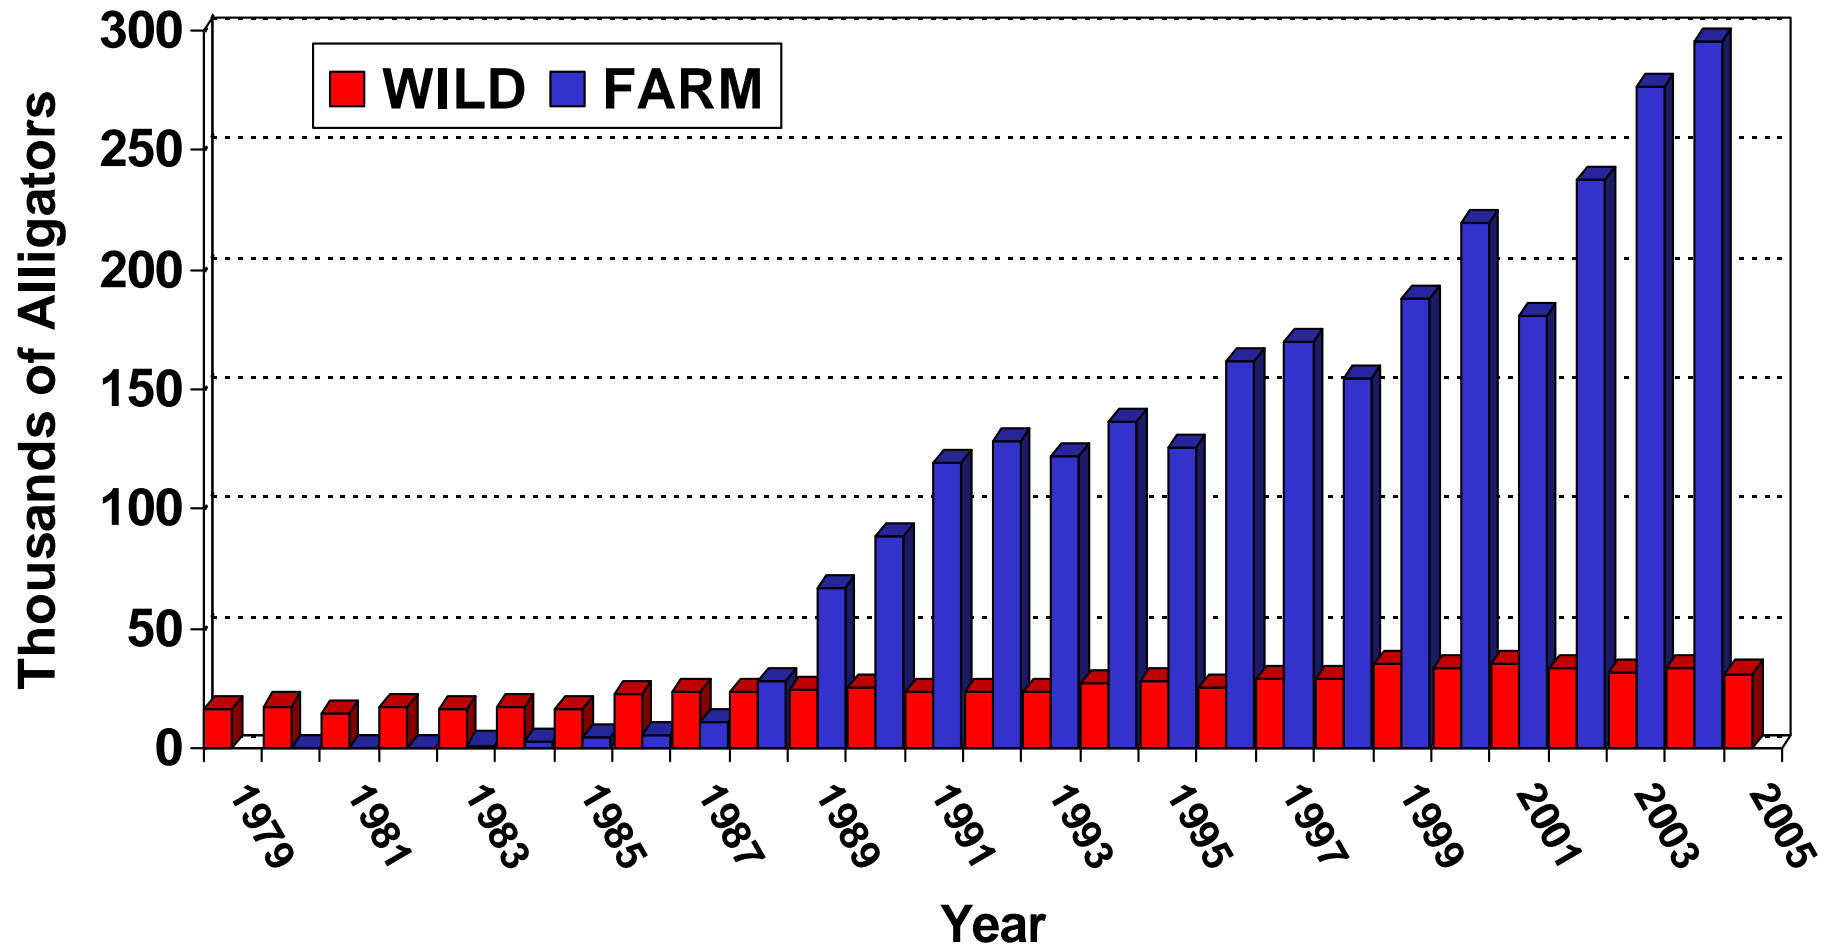

LOUISIANA ALLIGATOR HARVESTS, 1979-2005

Updated 1/27/06, estimated harvests for 2005 wild and 2004 farm

LOUISIANA WILD ALLIGATORS HARVESTED, 2005 REGULAR HARVEST SKIN LENGTHS

Updated 3/20/06

LOUISIANA WILD ALLIGATORS HARVESTED, 2005 BONUS HARVEST SKIN LENGTHS

Updated 3/20/06

LOUISIANA ALLIGATOR RANCHING, 1989-2005

Updated 3/20/06

FARM YEAR END INVENTORIES

Inventories based on calendar year, farm numbers based on prior tag year, Updated March 2006

LOUISIANA FARM ALLIGATORS HARVESTED, 2004 SKIN LENGTHS

Updated 3/20/06

VALUE OF ALLIGATORS HARVESTED IN LOUISIANA, 1979-2005

Updated 1/27/06, estimated harvests for 2005 wild and 2004 farm

LOUISIANA COASTAL MARSH ALLIGATOR NEST PRODUCTION, 1970-2005