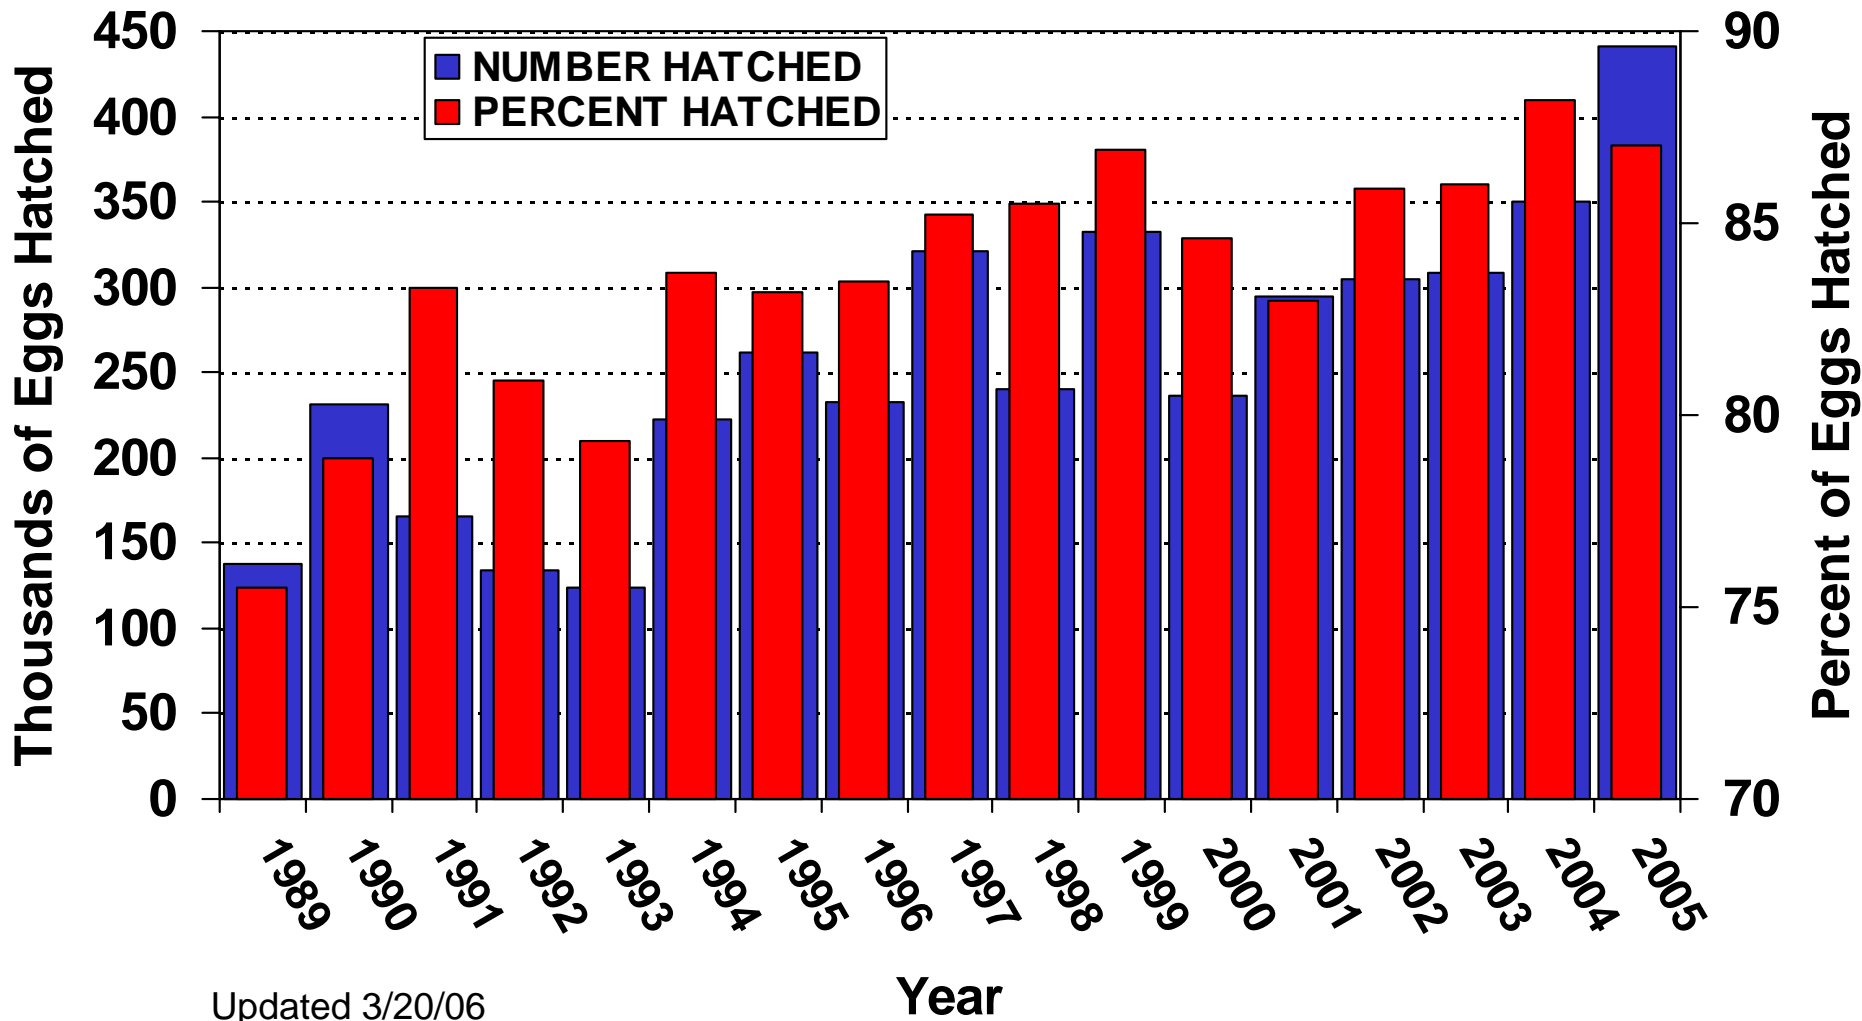

LOUISIANA ALLIGATOR HARVESTS, 1979-2005

Updated 1/27/06, estimated harvests for 2005 wild and 2004 farm

LOUISIANA WILD ALLIGATORS HARVESTED, 2005 REGULAR HARVEST SKIN LENGTHS

Updated 3/20/06

LOUISIANA WILD ALLIGATORS HARVESTED, 2005 BONUS HARVEST SKIN LENGTHS

Updated 3/20/06

LOUISIANA ALLIGATOR RANCHING, 1989-2005

Updated 3/20/06

FARM YEAR END INVENTORIES

Inventories based on calendar year, farm numbers based on prior tag year, Updated March 2006

LOUISIANA FARM ALLIGATORS HARVESTED, 2004 SKIN LENGTHS

Updated 3/20/06

VALUE OF ALLIGATORS HARVESTED IN LOUISIANA, 1979-2005

Updated 1/27/06, estimated harvests for 2005 wild and 2004 farm

LOUISIANA COASTAL MARSH ALLIGATOR NEST PRODUCTION, 1970-2005