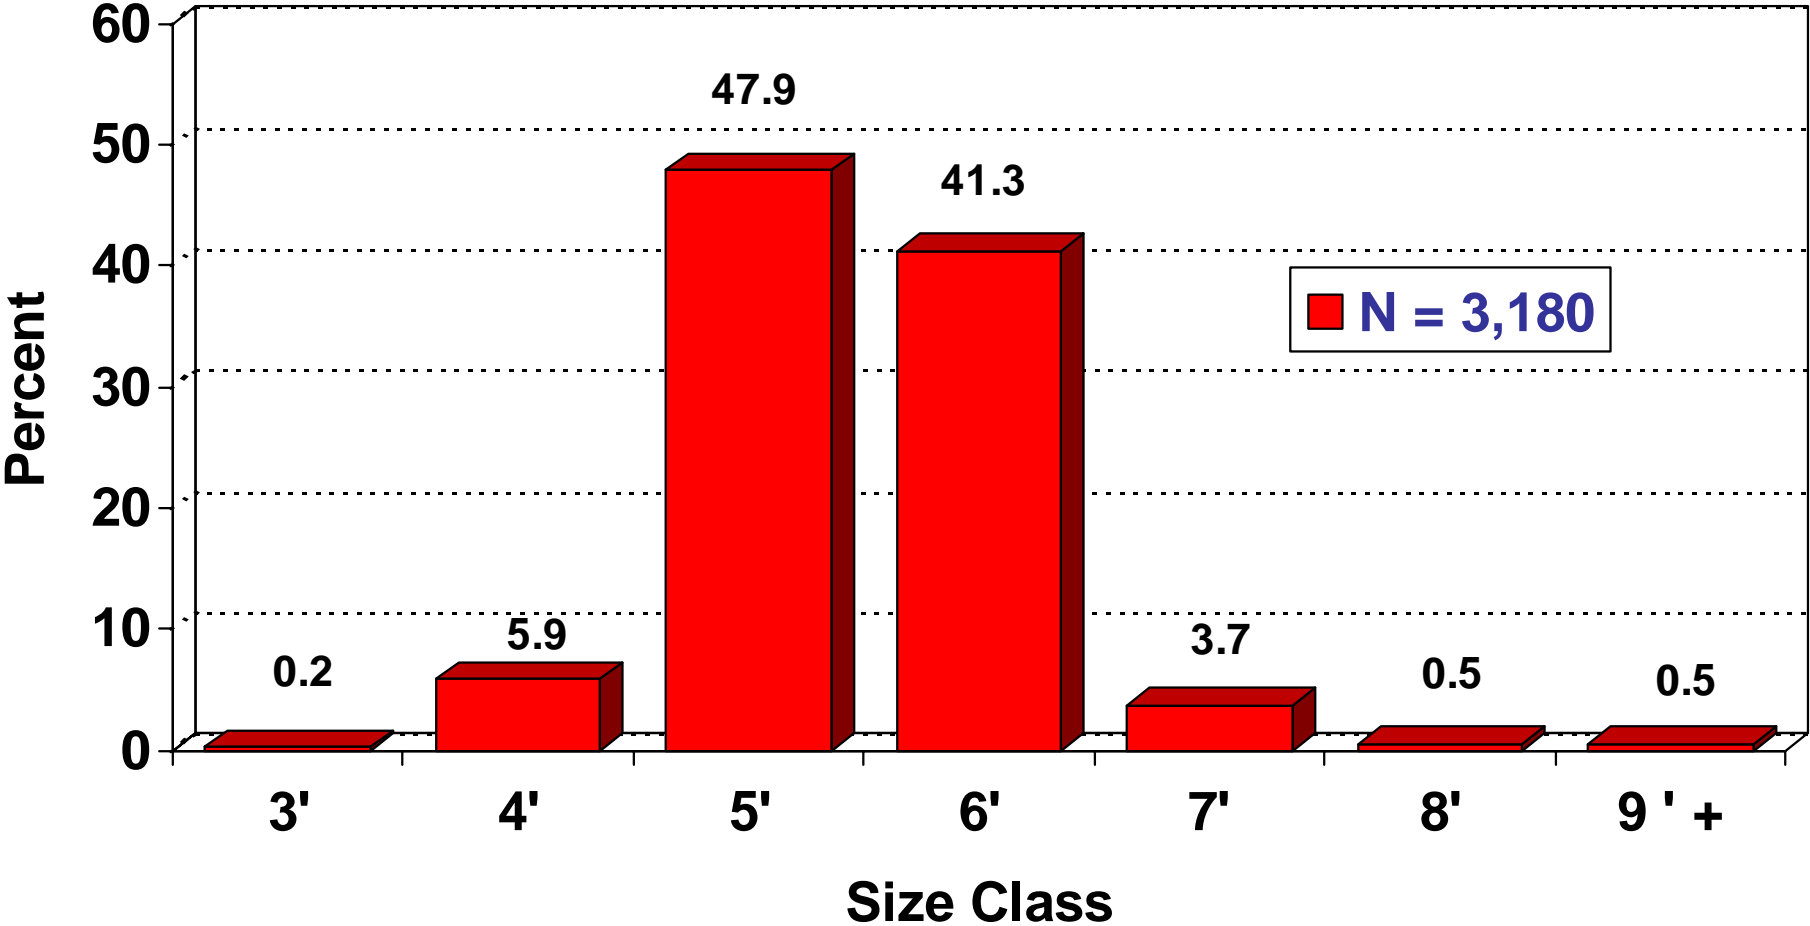

LOUISIANA ALLIGATOR HARVESTS, 1979-2005

Updated 1/27/06, estimated harvests for 2005 wild and 2004 farm

LOUISIANA WILD ALLIGATORS HARVESTED, 2005 REGULAR HARVEST SKIN LENGTHS

Updated 3/20/06

LOUISIANA WILD ALLIGATORS HARVESTED, 2005 BONUS HARVEST SKIN LENGTHS

Updated 3/20/06

LOUISIANA ALLIGATOR RANCHING, 1989-2005

Updated 3/20/06

FARM YEAR END INVENTORIES

Inventories based on calendar year, farm numbers based on prior tag year, Updated March 2006

LOUISIANA FARM ALLIGATORS HARVESTED, 2004 SKIN LENGTHS