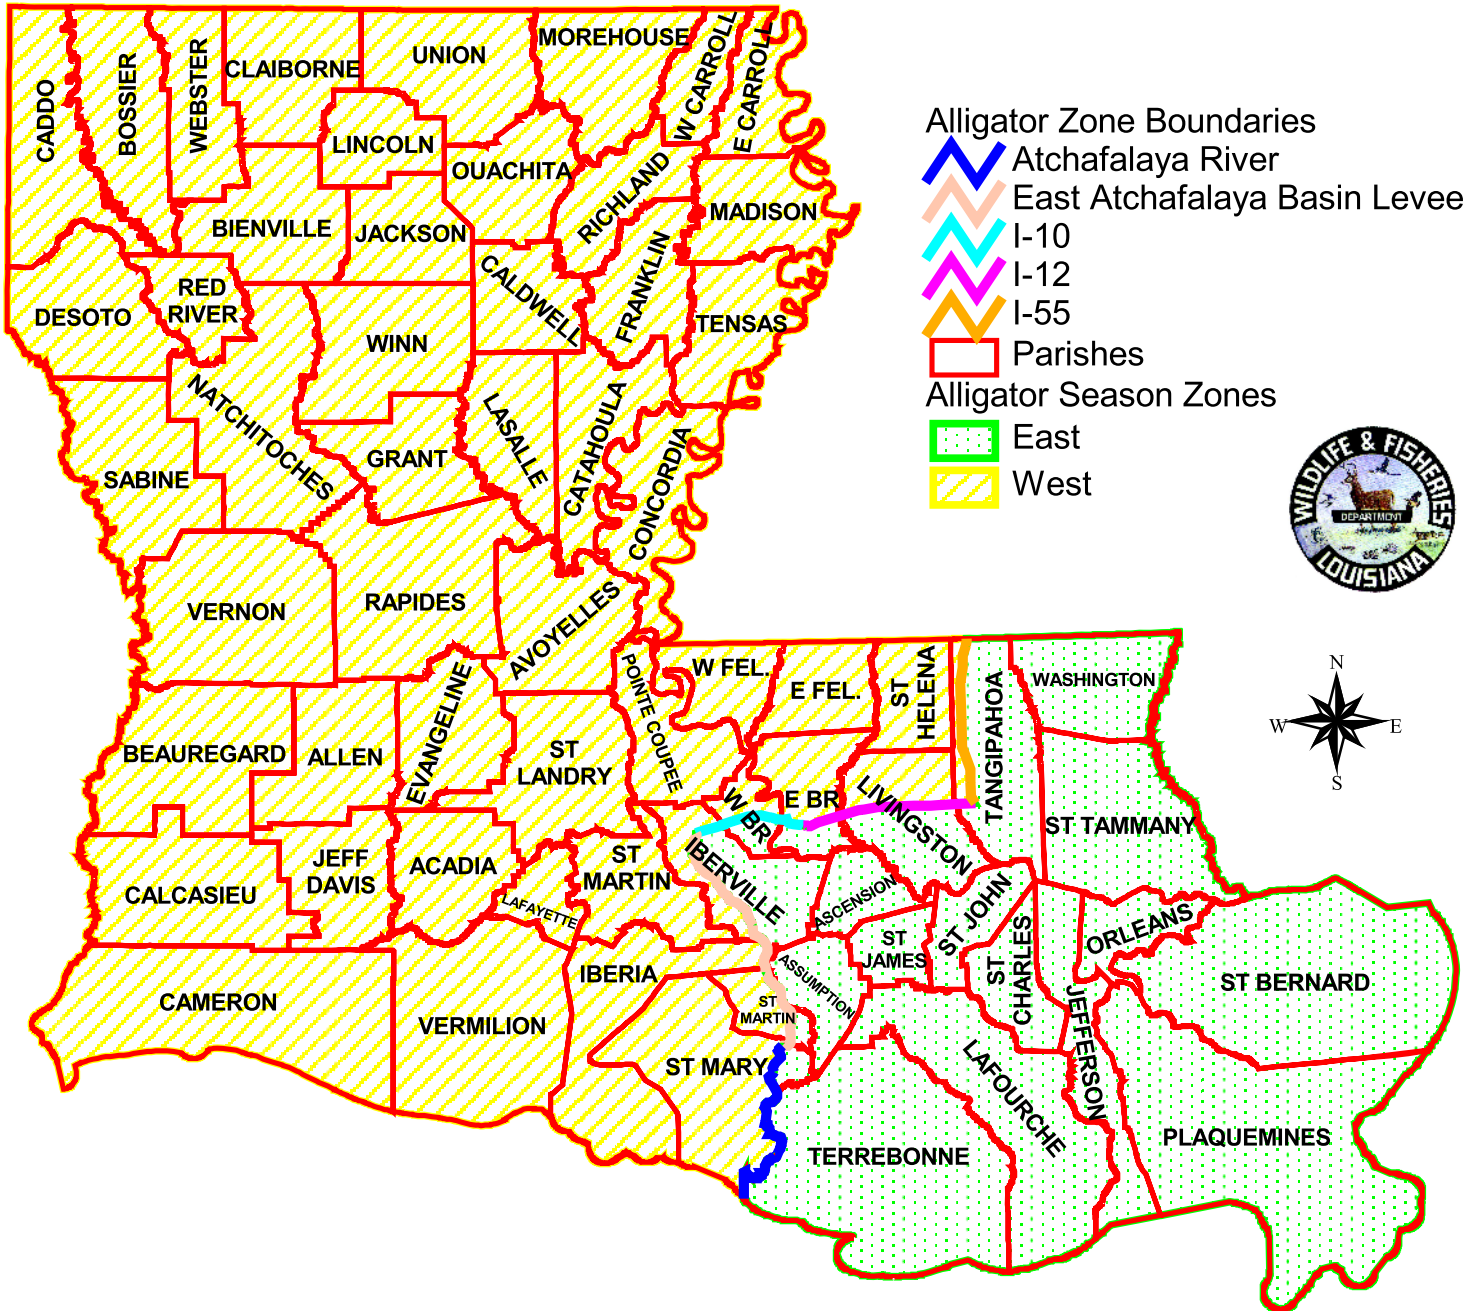

# LOUISIANA'S WILD ALLIGATOR SEASON ZONES

<b>Parish</b>	<b>Zone</b>	<b>Description</b>
ACADIA	west	entire parish
ALLEN	west	entire parish
ASCENSION	east	entire parish
ASSUMPTION	east	entire parish
AVOUELLES	west	entire parish
BEAUREGARD	west	entire parish
BIENVILLE	west	entire parish
BOSSIER	west	entire parish
CADDO	west	entire parish
CALCASIEU	west	entire parish
CALDWELL	west	entire parish
CAMERON	west	entire parish
CATAHOULA	west	entire parish
CLAIBORNE	west	entire parish
CONCORDIA	west	entire parish
DESOTO	west	entire parish
E BATON ROUGE	east	south of I-10 or south of I-12
E BATON ROUGE	west	north of I-10 or north of I-12
E CARROLL	west	entire parish
E FELICIANA	west	entire parish
EVANGELINE	west	entire parish
FRANKLIN	west	entire parish
GRANT	west	entire parish
IBERIA	east	east of the East Atchafalaya Basin Levee
IBERIA	west	west of the East Atchafalaya Basin Levee
IBERVILLE	east	south of I-10 and east of the East Atchafalaya Basin Levee
IBERVILLE	west	north of I-10 or south of I-10 and west of the East Atchafalaya Basin Levee
JACKSON	west	entire parish
JEFFERSON	east	entire parish
JEFFERSON DAVIS	west	entire parish
LAFAYETTE	west	entire parish
LAFOURCHE	east	entire parish
LASALLE	west	entire parish
LINCOLN	west	entire parish
LIVINGSTON	east	south of I-12
LIVINGSTON	west	north of I-12
MADISON	west	entire parish
MOREHOUSE	west	entire parish
NATCHITOCHE	west	entire parish
ORLEANS	east	entire parish
OUACHITA	west	entire parish
PLAQUEMINES	east	entire parish
POINTE COUPEE	west	entire parish
RAPIDES	west	entire parish
RED RIVER	west	entire parish