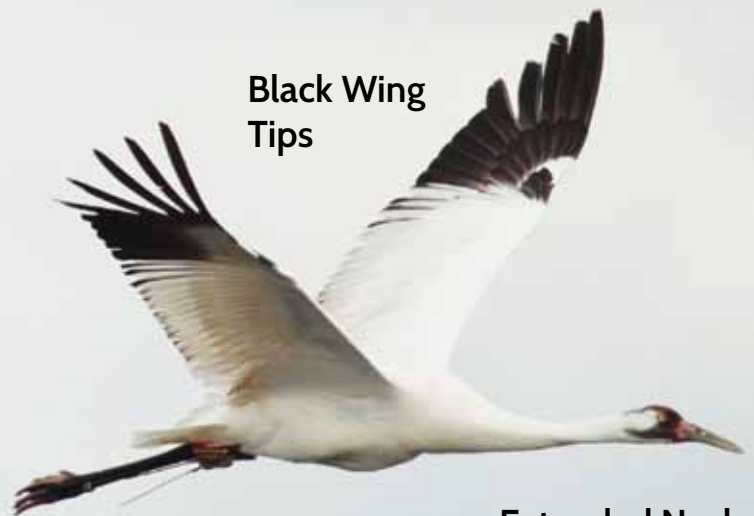

# WHOOPING CRANE IDENTIFICATION

Photo by Danielle Desourdis Reese

Red Head

Dark Red/Black Facial Markings

Color Bands on Both Legs

Height: ~5 ft.

Weight: ~11-17 lbs.

Wingspan: ~7-8 ft.

Juvenile Bird

Adult Bird

In-flight Whooping Cranes Have:

Black Wing Tips

Extended Neck

Legs That Extend Past Tail

Photo by Charles Martin

Photo by Charles Martin

# Several Species of Birds Resemble Whooping Cranes

The *Snow Goose* is the **ONLY** species that can be shot during hunting season.

**KNOW YOUR TARGET BEFORE YOU SHOOT!**

Photo by Simon Pierre Barrette, Wikimedia Commons