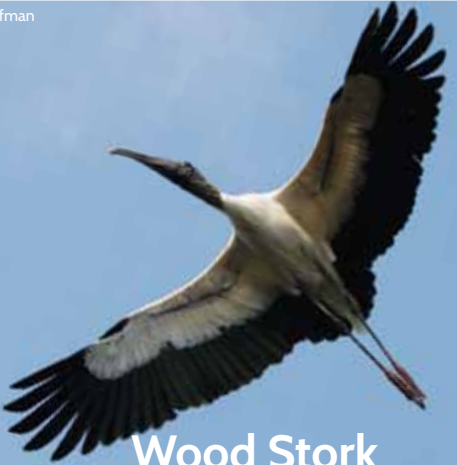

# WHOOPING CRANE IDENTIFICATION

Photo by Danielle Desourdis Reese

Red Head

Dark Red/Black Facial Markings

Color Bands on Both Legs

Height: ~5 ft.

Weight: ~11-17 lbs.

Wingspan: ~7-8 ft.

Whooping Crane

# Several Species of Birds Resemble Whooping Cranes

The *Snow Goose* is the **ONLY** species that can be shot during hunting season.

**KNOW YOUR TARGET BEFORE YOU SHOOT!**

Photo by Simon Pierre Barrette, Wikimedia Commons

Snow Goose  
*\*Only LEGAL game species\**

Photo by Eric Liffman

White Ibis

Photo by Steve Uffman

Wood Stork

Photo by Steve Uffman

Great Egret

Photo courtesy of USFWS