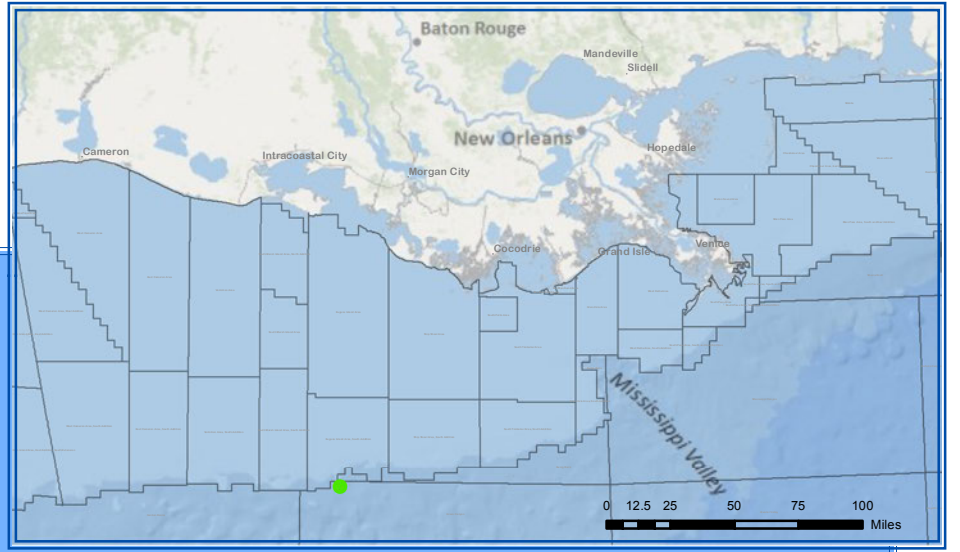

# Louisiana Artificial Reefs

# Louisiana Artificial Reef Program

Reef Site Name	Distance Offshore\ Nearest Port	Water Depth	Donor	Structure	Latitude/Longitude NAD83
Green Canyon 6	94 nm - Cocodrie	595-ft	Chevron USA, Inc.	GC-6 "A" (Base)	27° 56.779' 91° 38.796'