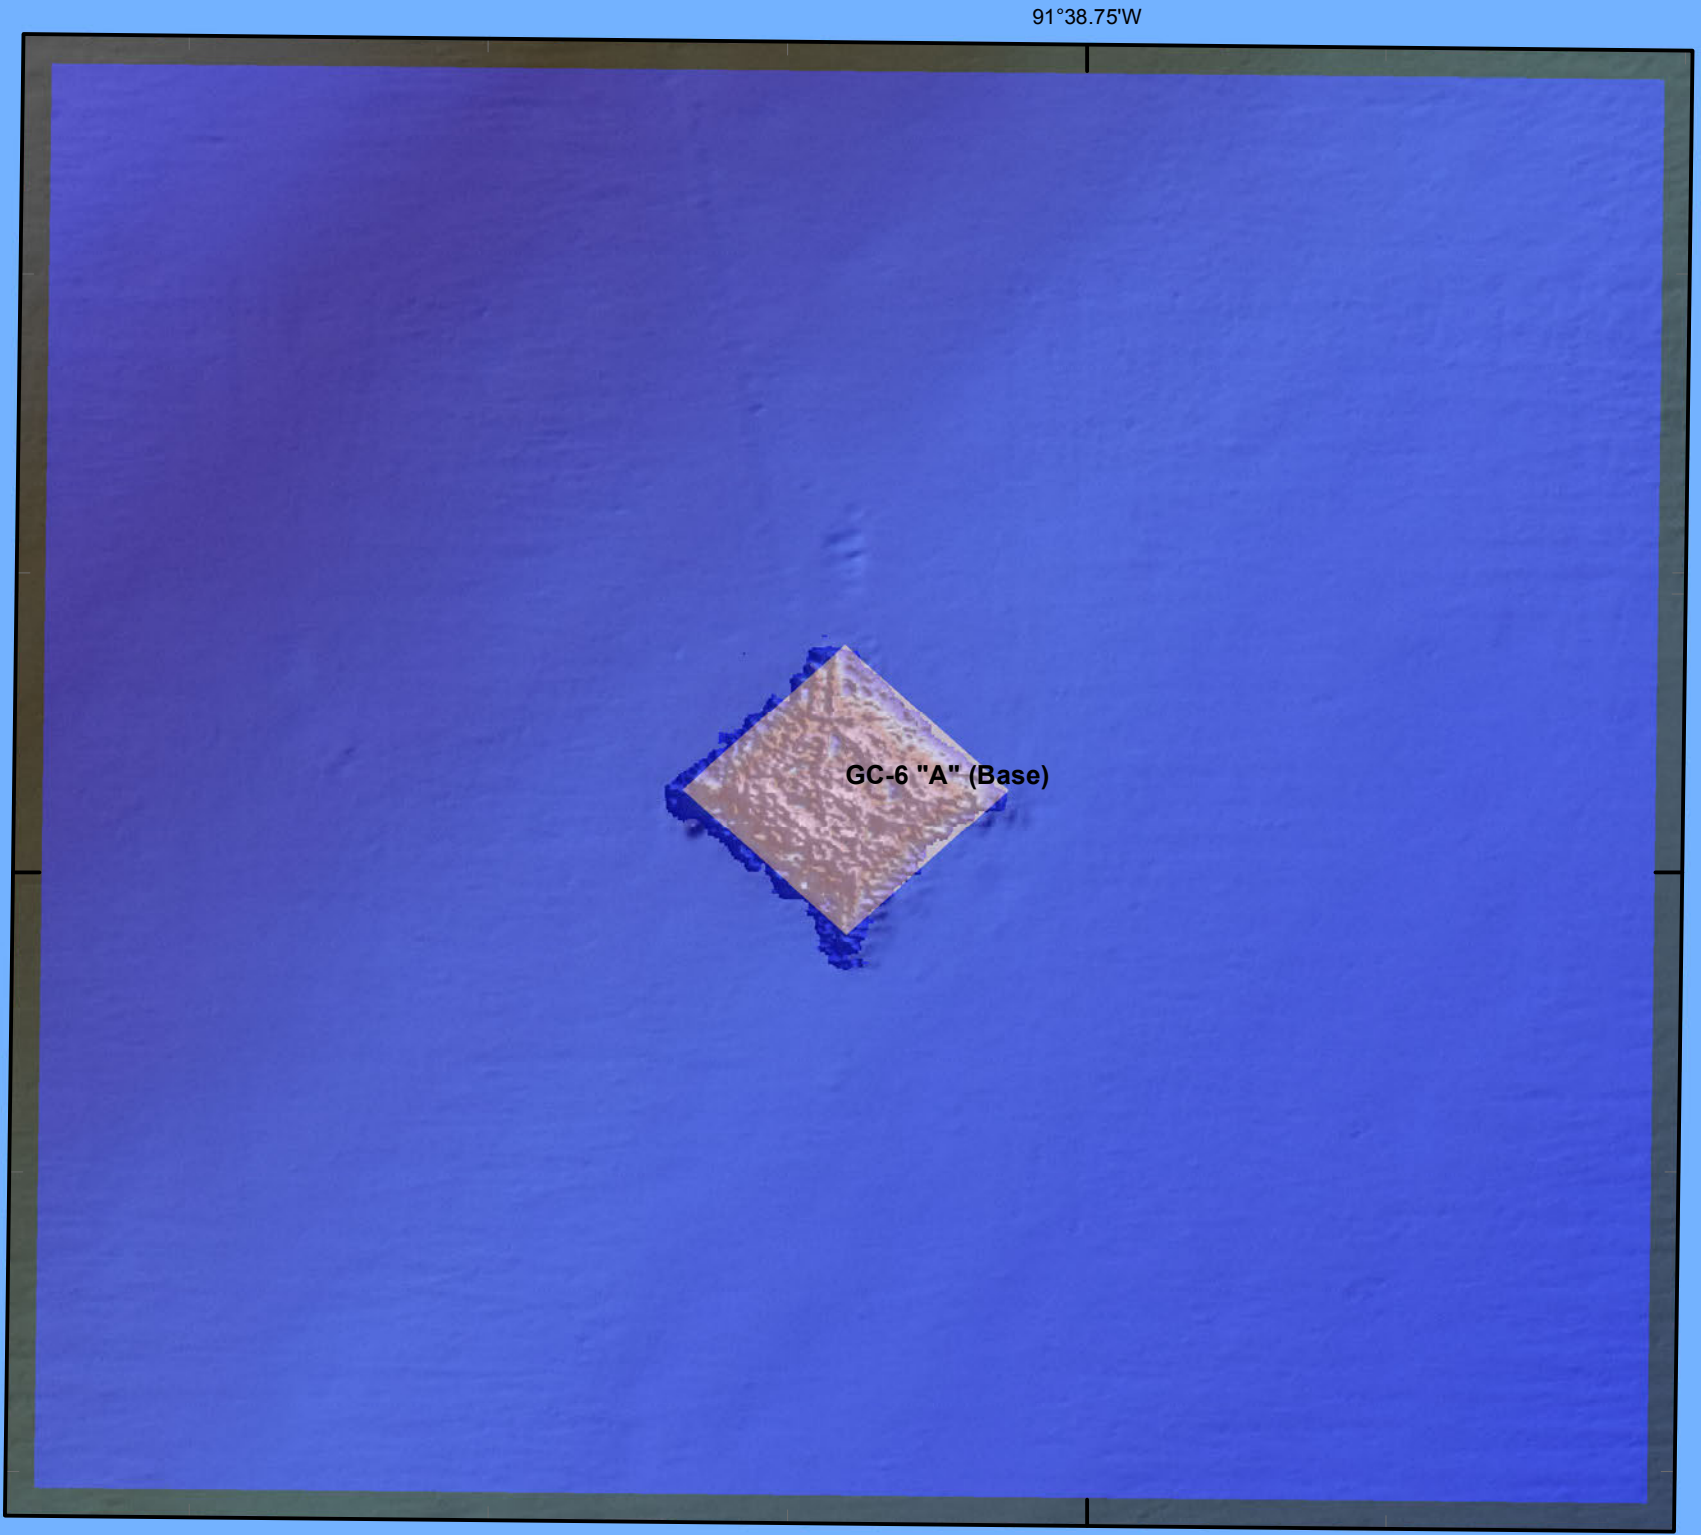

# Louisiana Artificial Reefs

## Green Canyon 6

Feet

November 14, 2012

Not for navigation. For informational purposes only.

# Louisiana Artificial Reef Program

Reef Site Name	Distance Offshore\ Nearest Port	Water Depth	Donor	Structure	Latitude/Longitude NAD83
Green Canyon 6	94 nm - Cocodrie	595-ft	Chevron USA, Inc.	GC-6 "A" (Base)	27° 56.779' 91° 38.796'