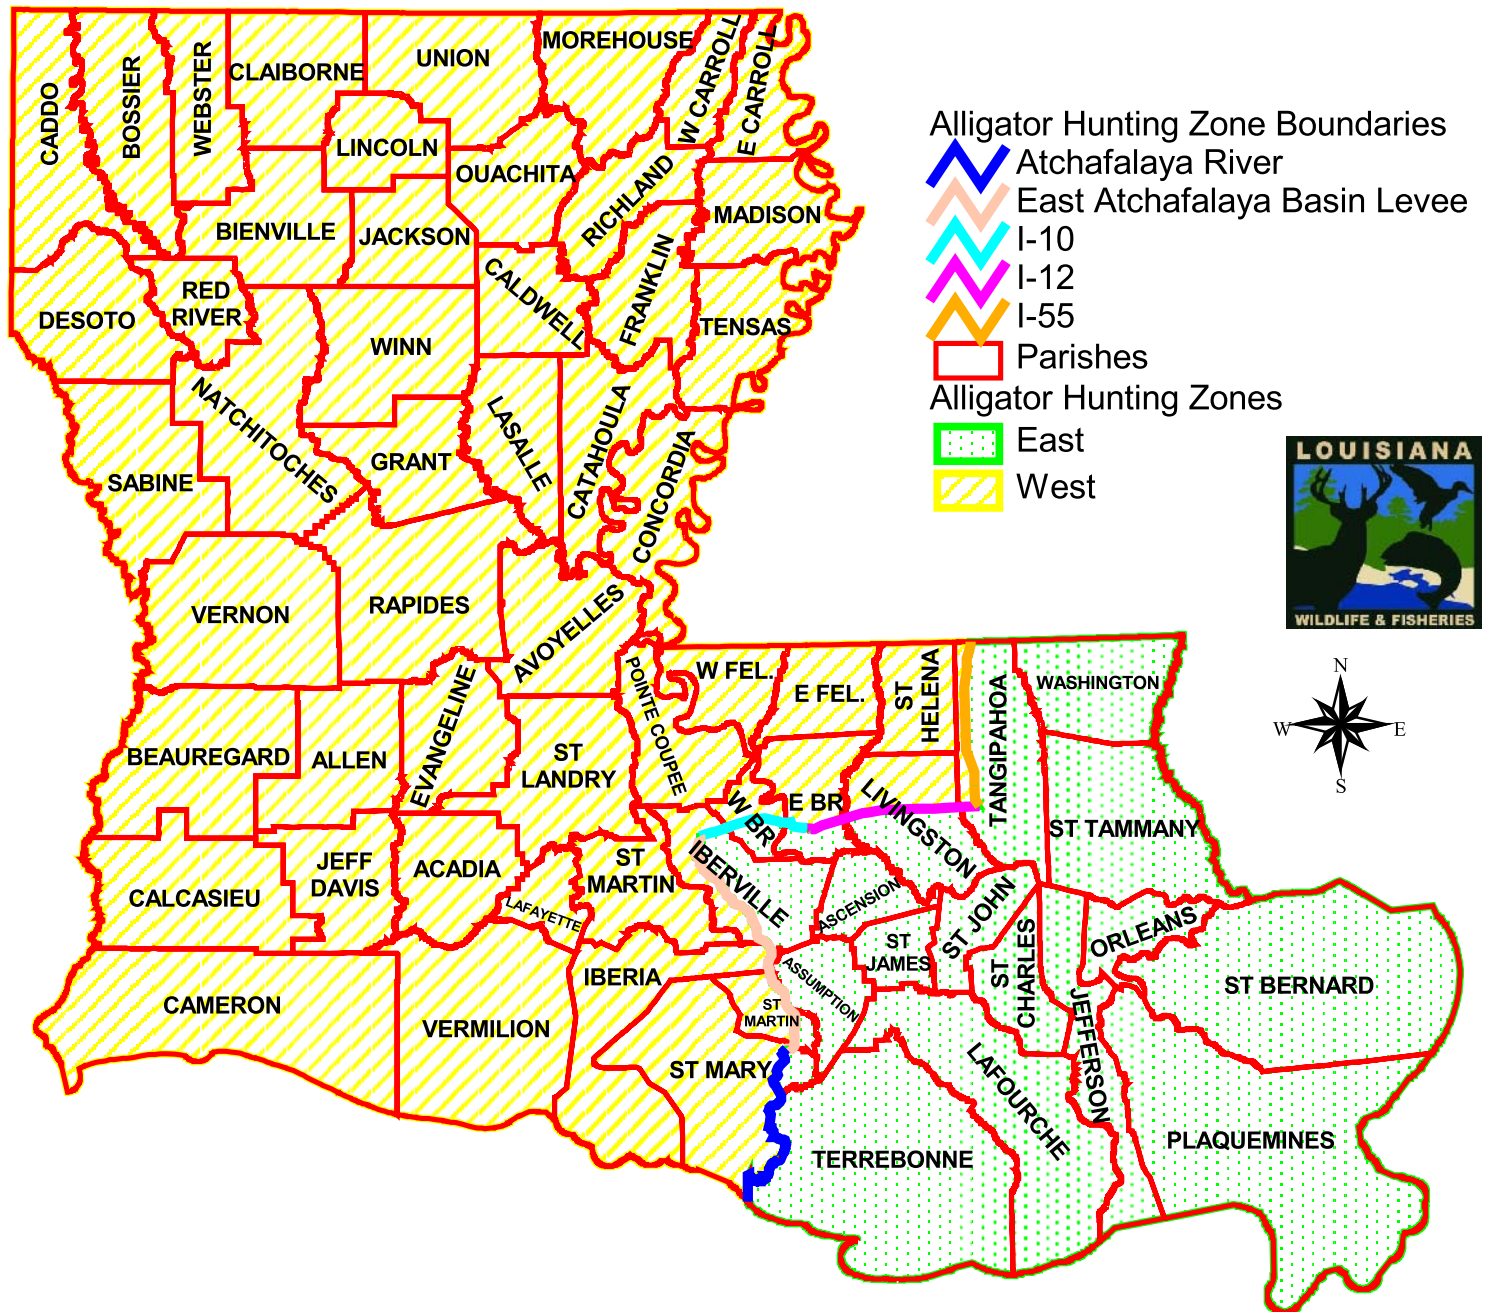

LOUISIANA'S WILD ALLIGATOR SEASON ZONES

Wild Alligator Seasons by Zone

EAST ZONE – Opens last Wednesday in August (season lasts 30 calendar days)

WEST ZONE – Opens first Wednesday of September (season lasts 30 calendar days)