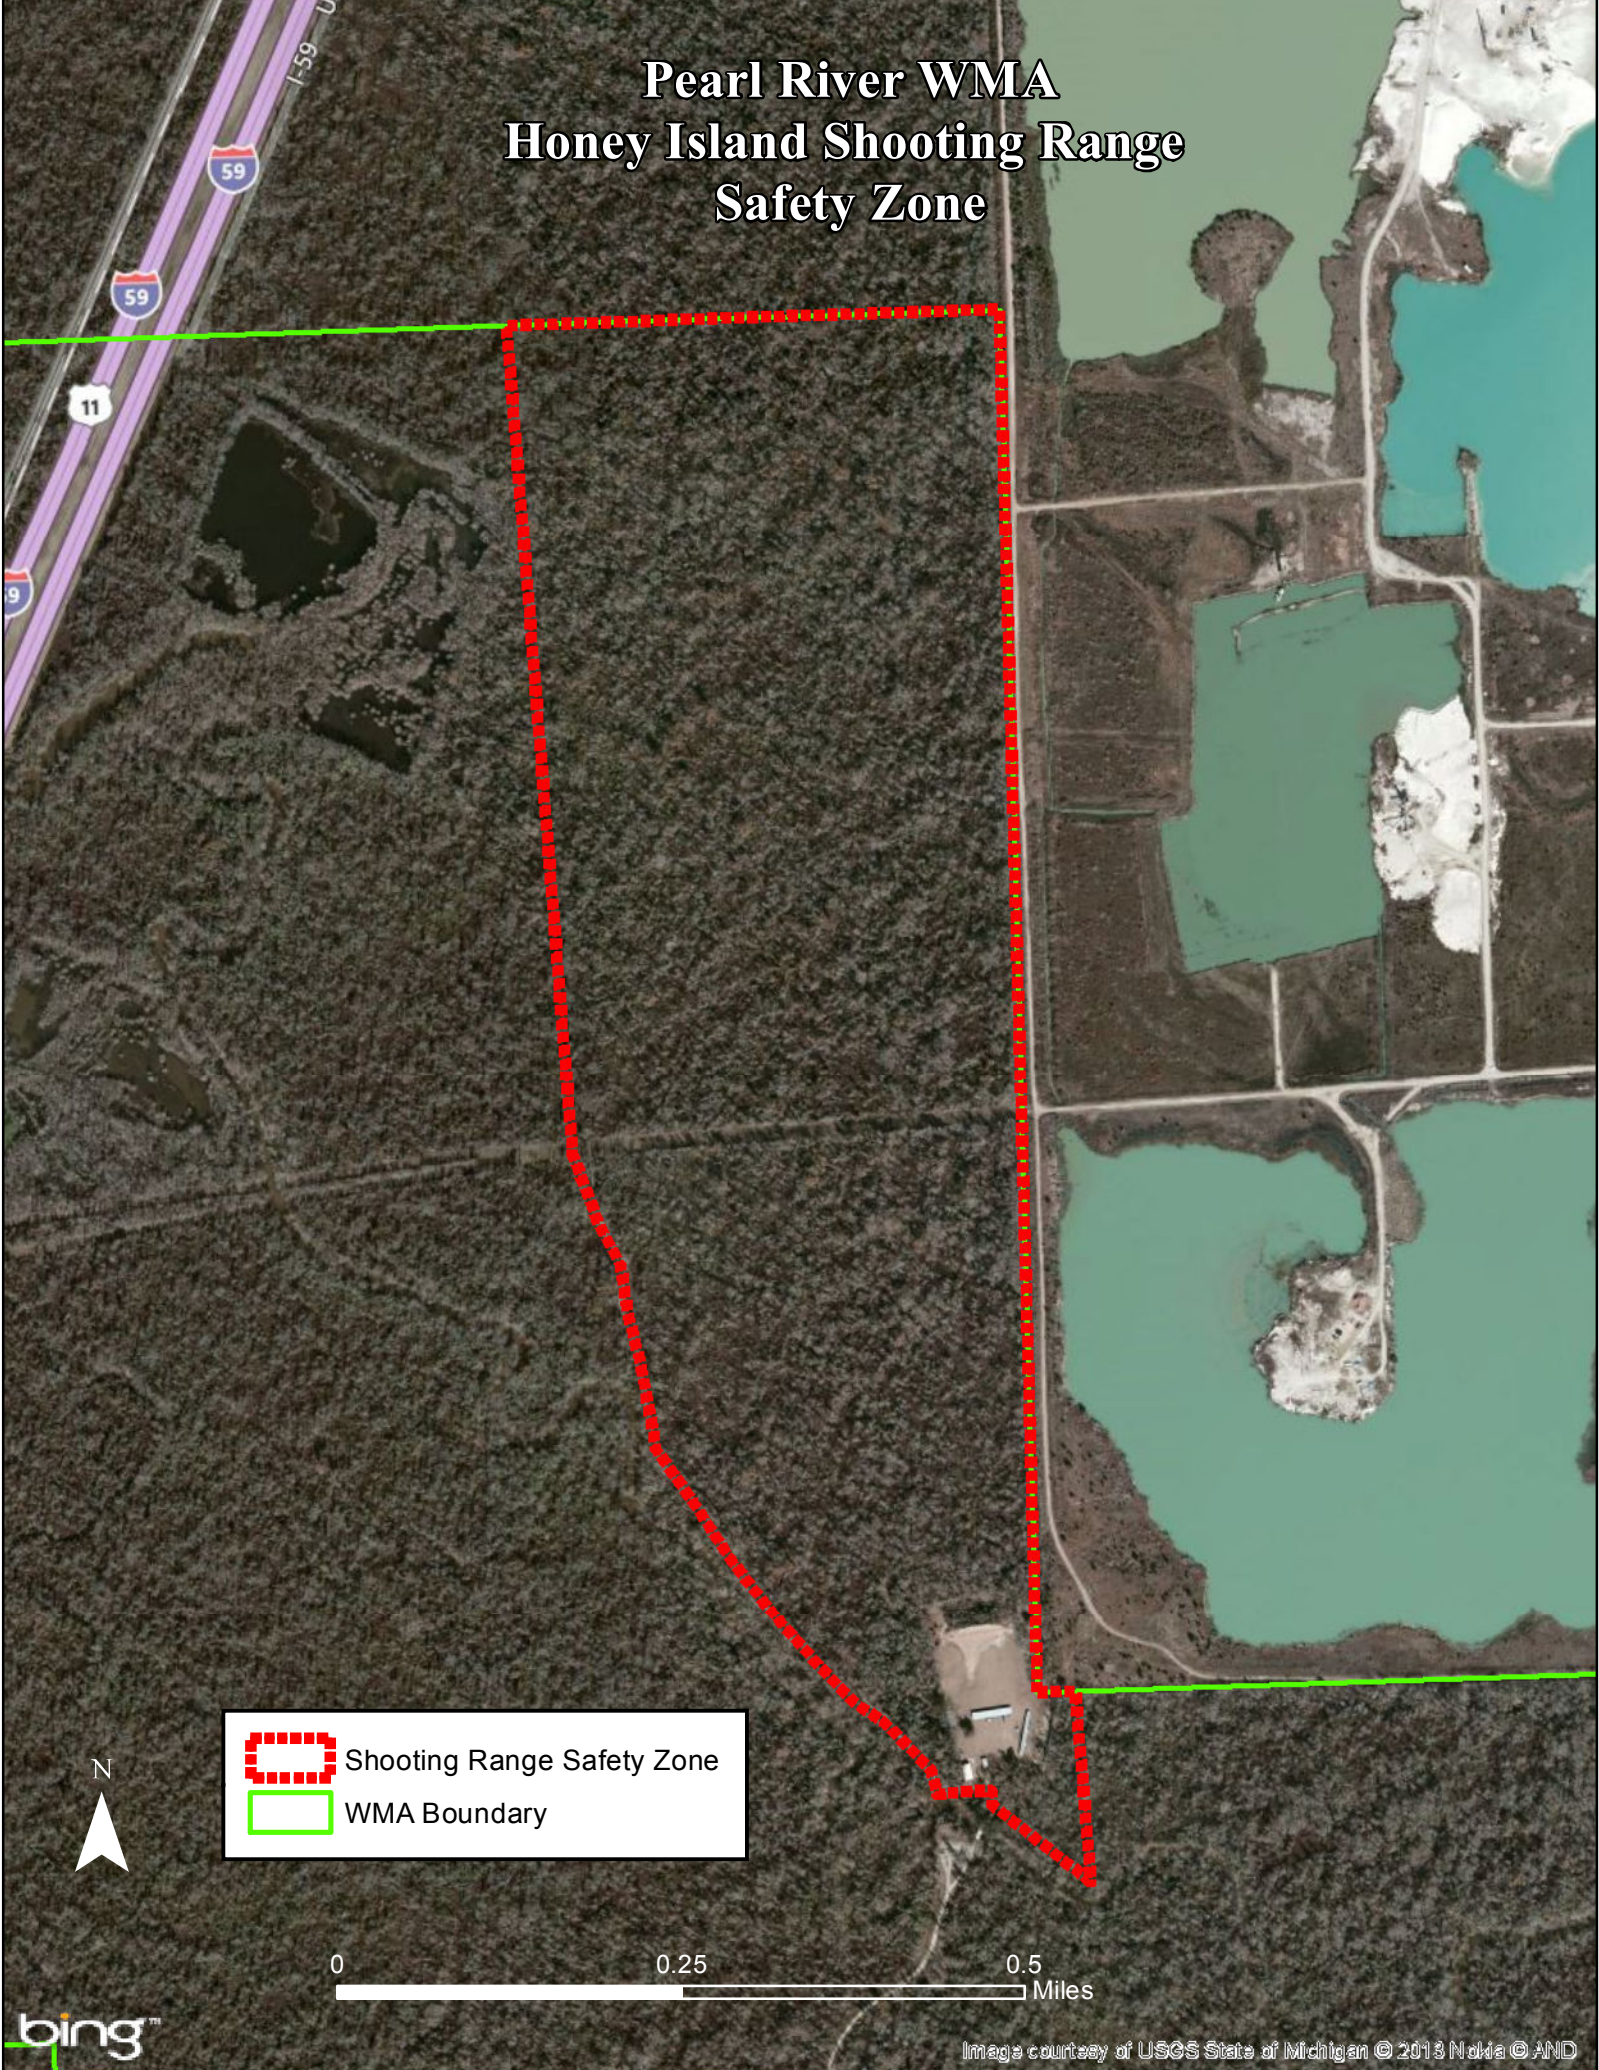

Pearl River WMA Honey Island Shooting Range Safety Zone

 Shooting Range Safety Zone
 WMA Boundary

0 0.25 0.5 Miles