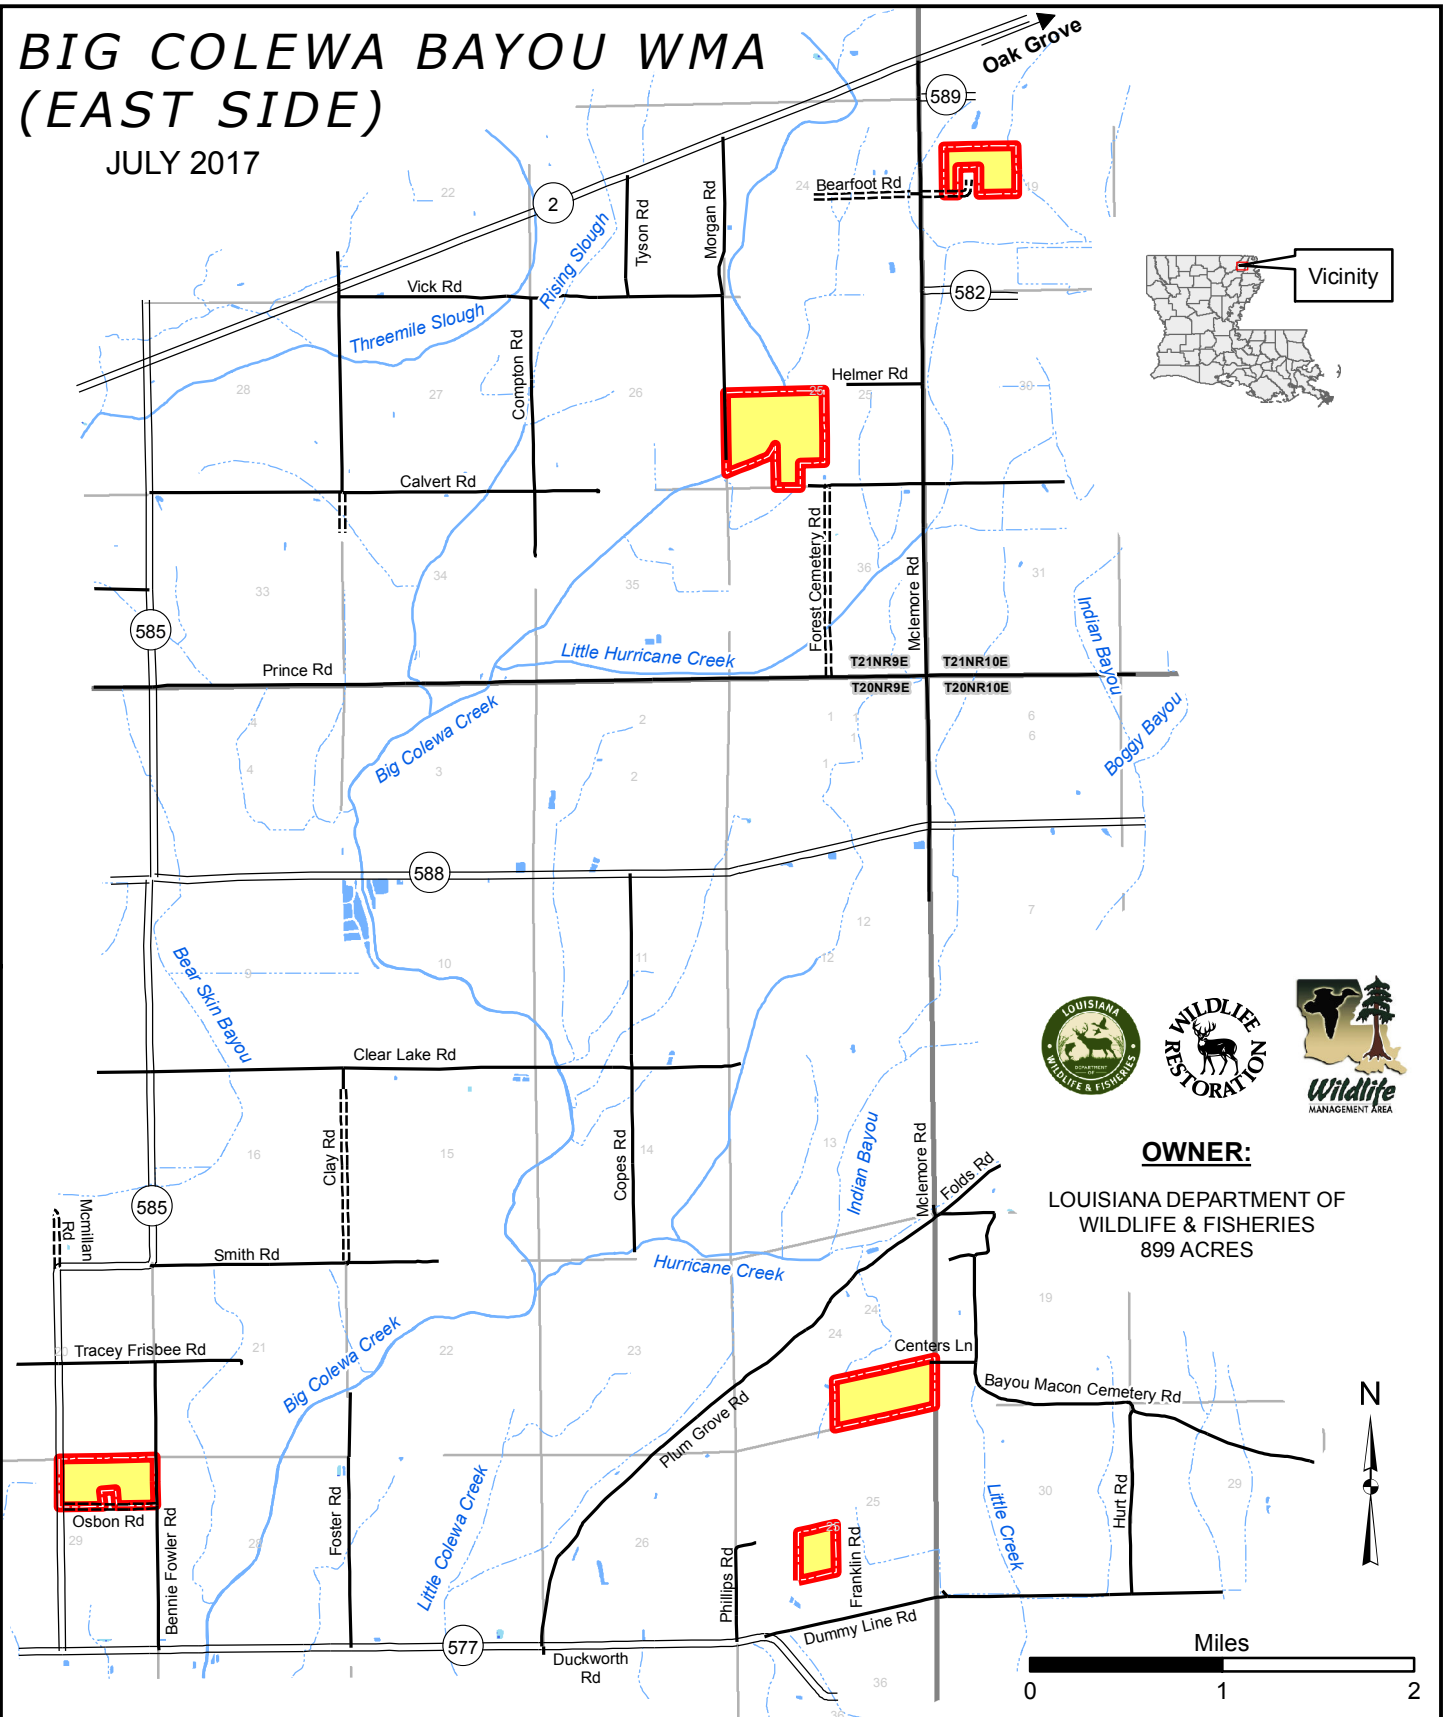

BIG COLEWA BAYOU WMA (EAST SIDE)

JULY 2017

OWNER:

LOUISIANA DEPARTMENT OF
WILDLIFE & FISHERIES
899 ACRES

- State Highway
- Improved Road
- Unimproved Road
- WMA Boundary
- Small Game Emphasis Area
- Township & Range
- Section

Refer to Hunting Pamphlet for Additional Regulations and Information.