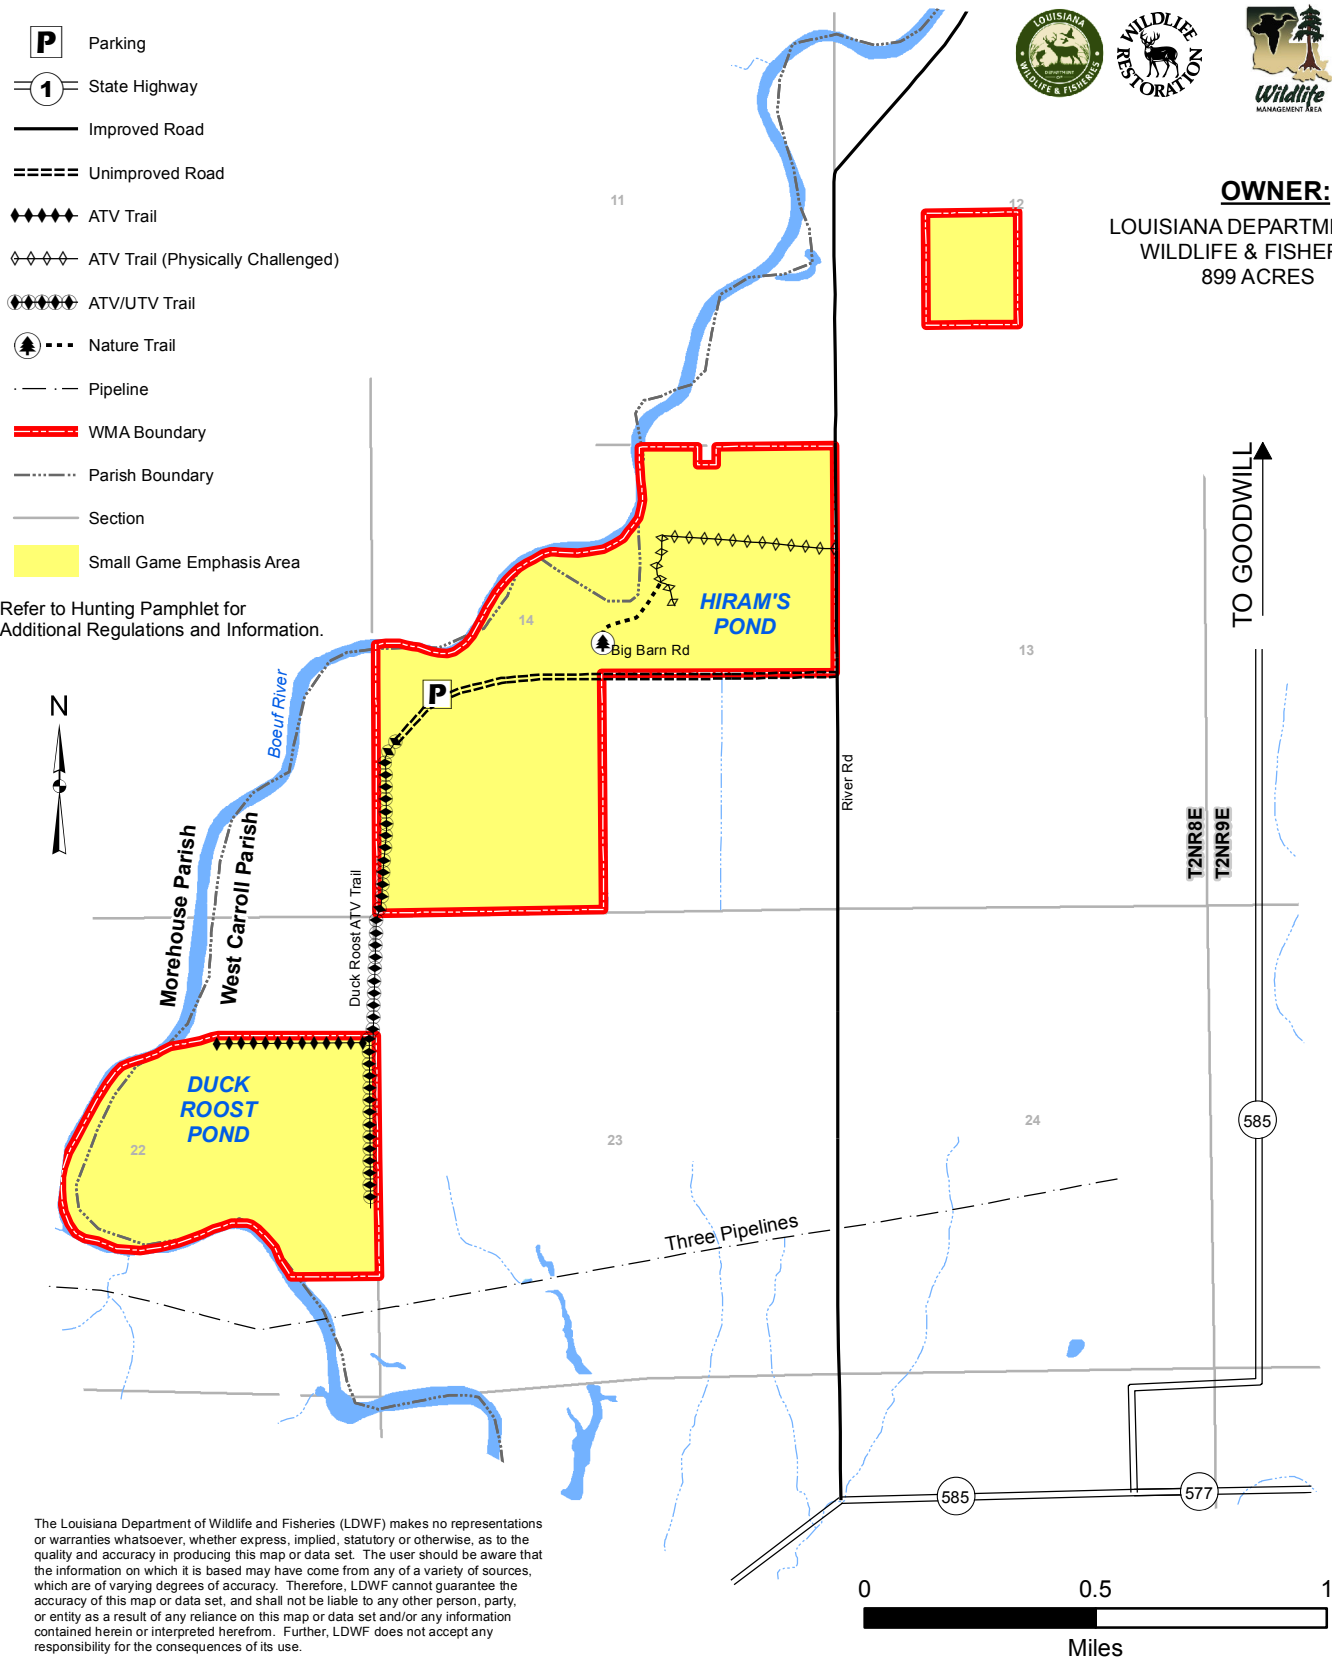

BIG COLEWA BAYOU WMA (WEST SIDE) BEARSKIN UNIT

JULY 2017

- **P** Parking
- **1** State Highway
- Improved Road
- ==== Unimproved Road
- ◆◆◆◆ ATV Trail
- ◇◇◇◇ ATV Trail (Physically Challenged)
- ◆◆◆◆ ATV/UTV Trail
- 🌲 Nature Trail
- --- Pipeline
- WMA Boundary
- --- Parish Boundary
- Section
- Small Game Emphasis Area

Refer to Hunting Pamphlet for Additional Regulations and Information.

OWNER:
LOUISIANA DEPARTMENT OF WILDLIFE & FISHERIES
899 ACRES