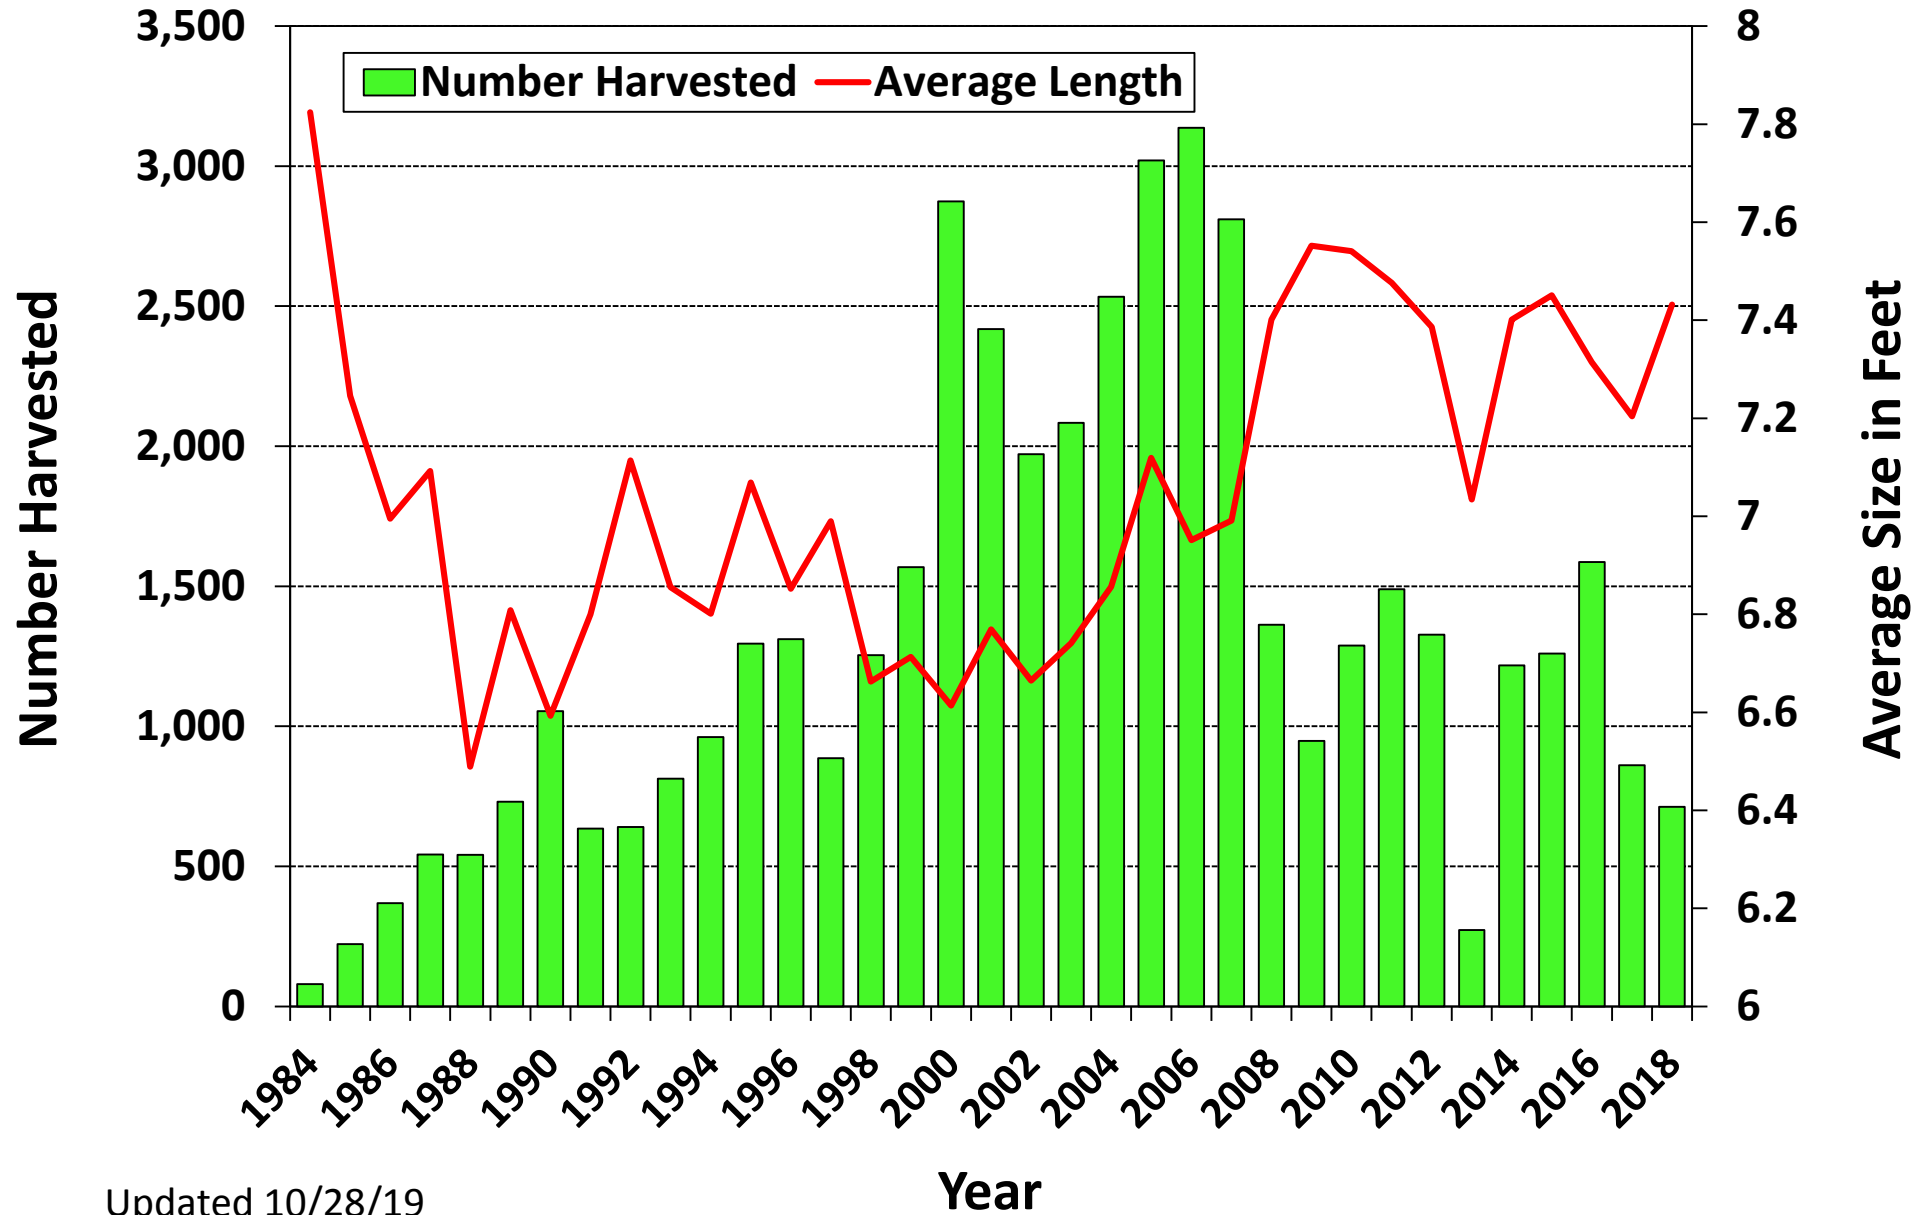

LOUISIANA'S NUISANCE ALLIGATOR HARVESTS (1984 – 2018)

Updated 10/28/19