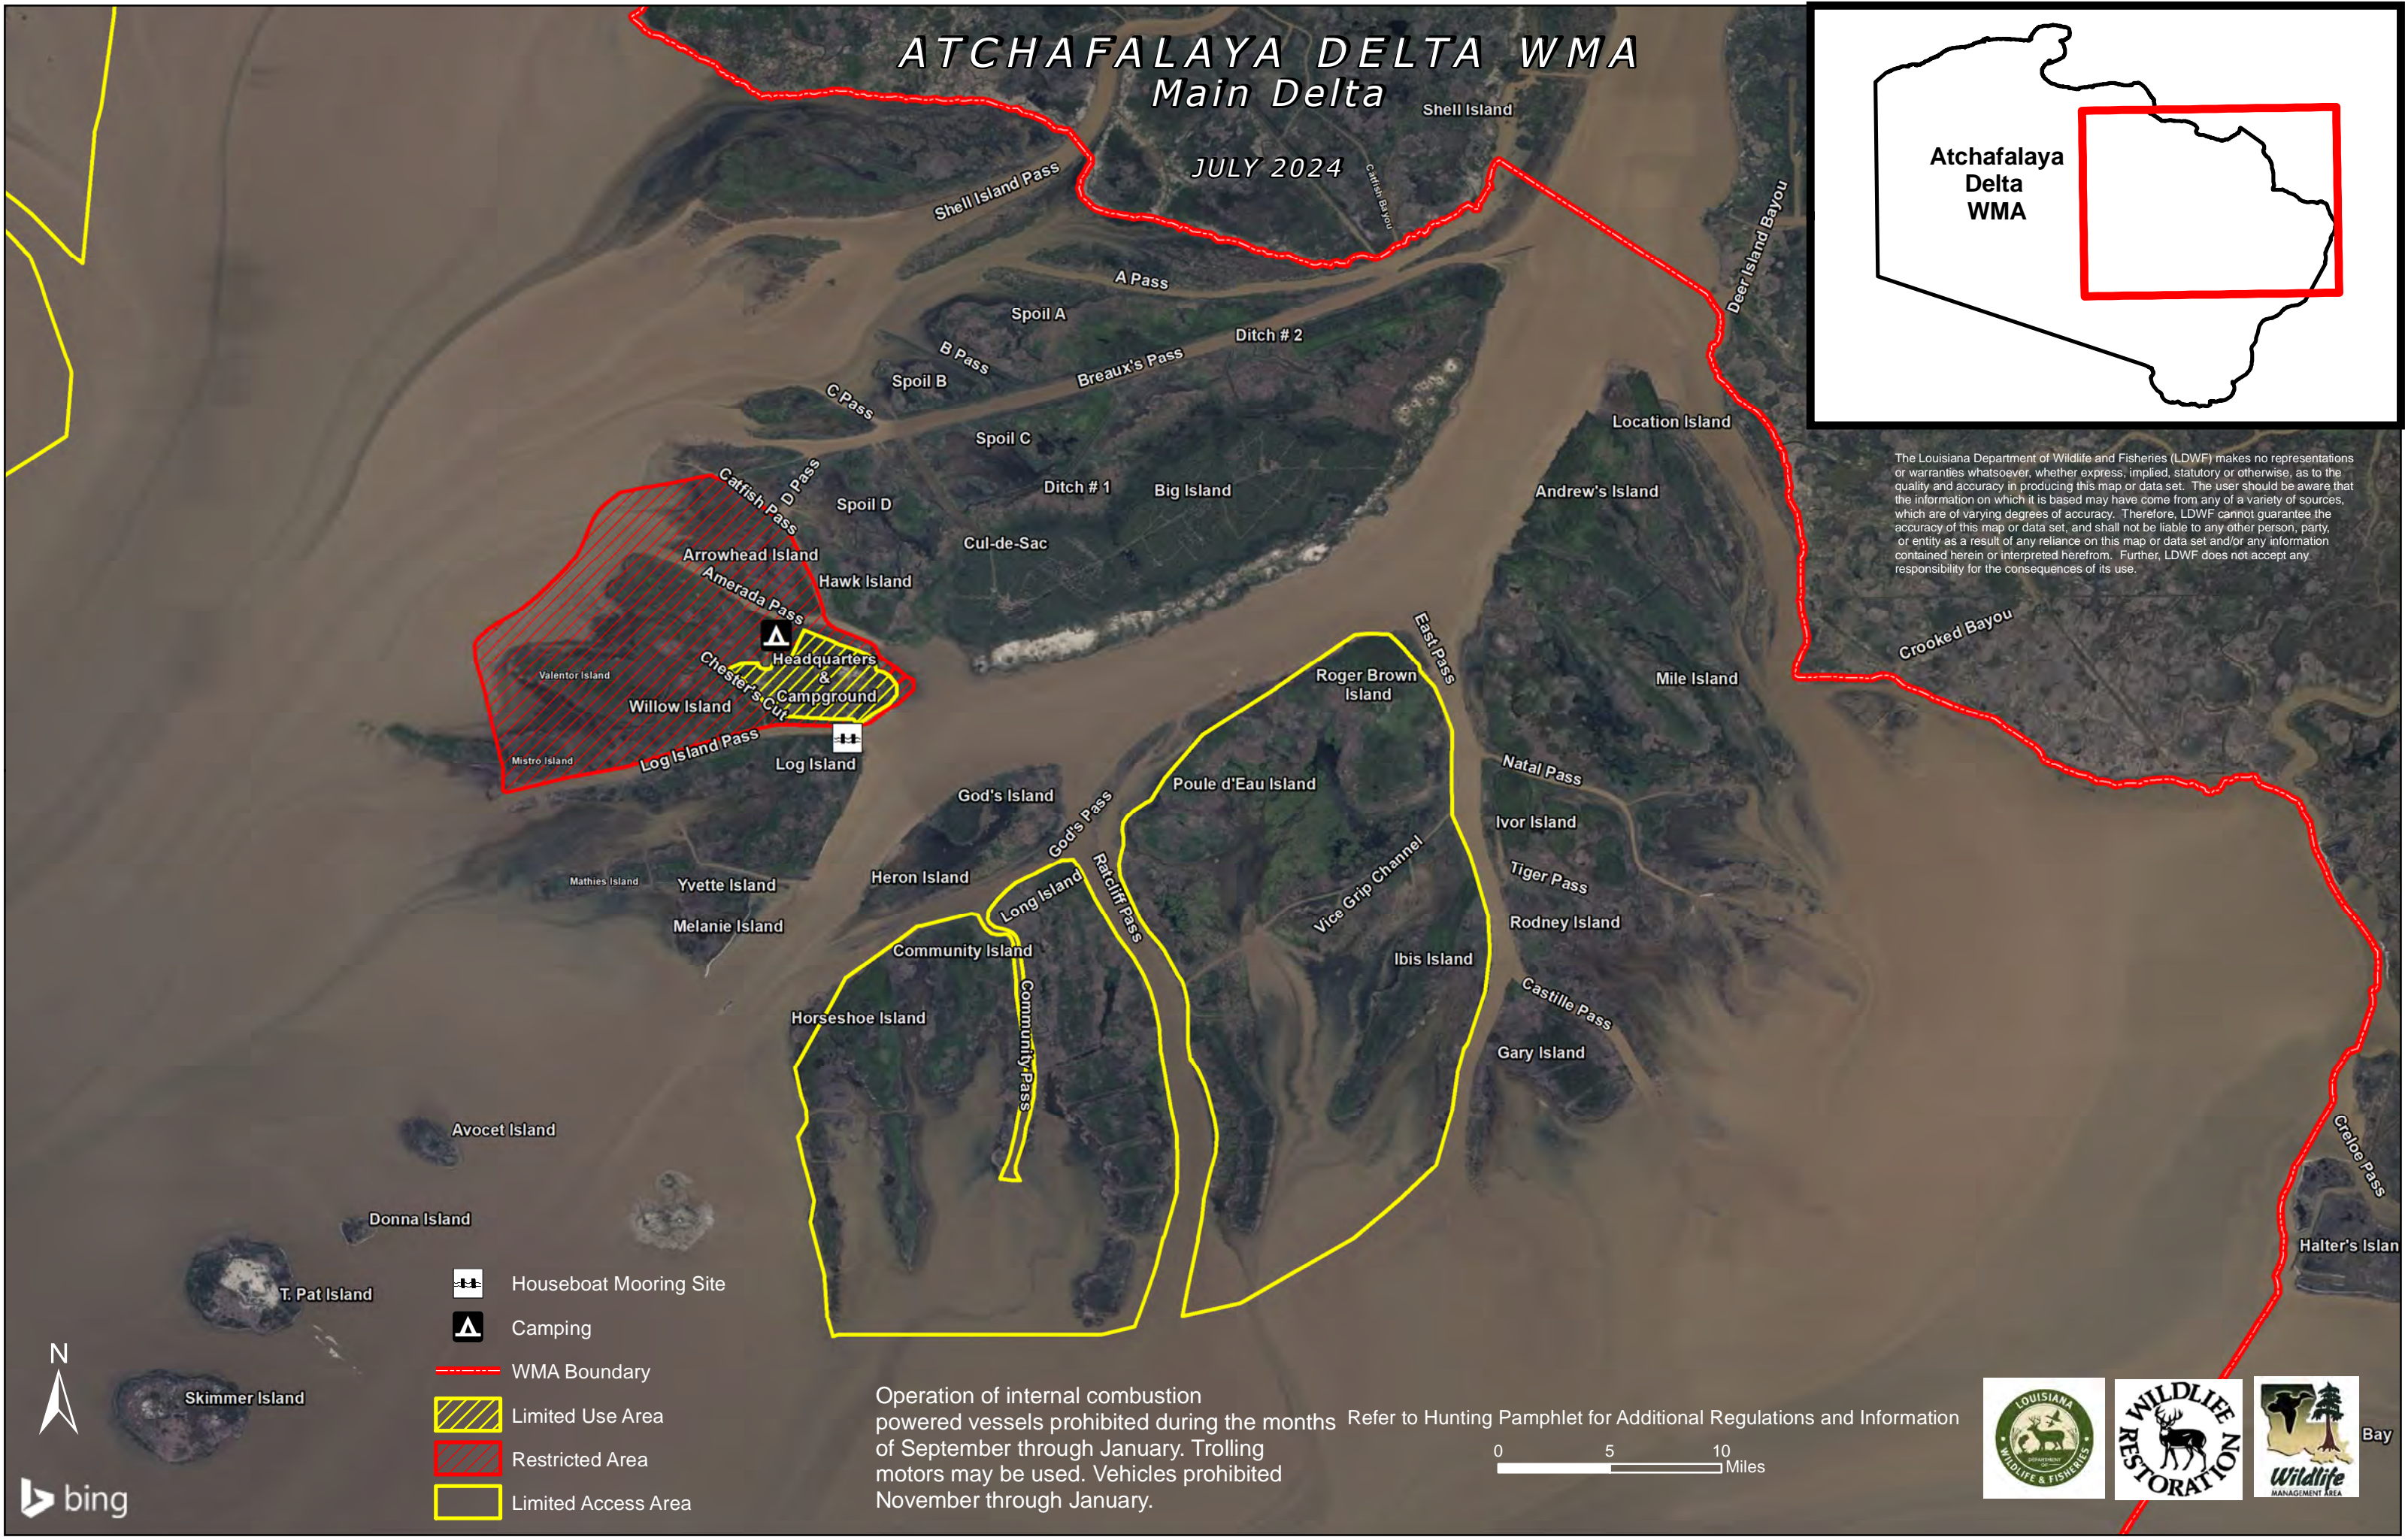

ATCHAFALAYA DELTA WMA Main Delta

JULY 2024

The Louisiana Department of Wildlife and Fisheries (LDWF) makes no representations or warranties whatsoever, whether express, implied, statutory or otherwise, as to the quality and accuracy in producing this map or data set. The user should be aware that the information on which it is based may have come from any of a variety of sources, which are of varying degrees of accuracy. Therefore, LDWF cannot guarantee the accuracy of this map or data set, and shall not be liable to any other person, party, or entity as a result of any reliance on this map or data set and/or any information contained herein or interpreted herefrom. Further, LDWF does not accept any responsibility for the consequences of its use.

- Houseboat Mooring Site
- Camping
- WMA Boundary
- Limited Use Area
- Restricted Area
- Limited Access Area

Operation of internal combustion powered vessels prohibited during the months of September through January. Trolling motors may be used. Vehicles prohibited November through January. Refer to Hunting Pamphlet for Additional Regulations and Information

ATCHAFALAYA DELTA WMA

Wax Delta

JULY 2024

- Houseboat Mooring Site
- Camping
- WMA Boundary
- Limited Use Area
- Restricted Area
- Limited Access Area

Operation of internal combustion powered vessels prohibited during the months of September through January. Trolling motors may be used. Vehicles prohibited November through January.