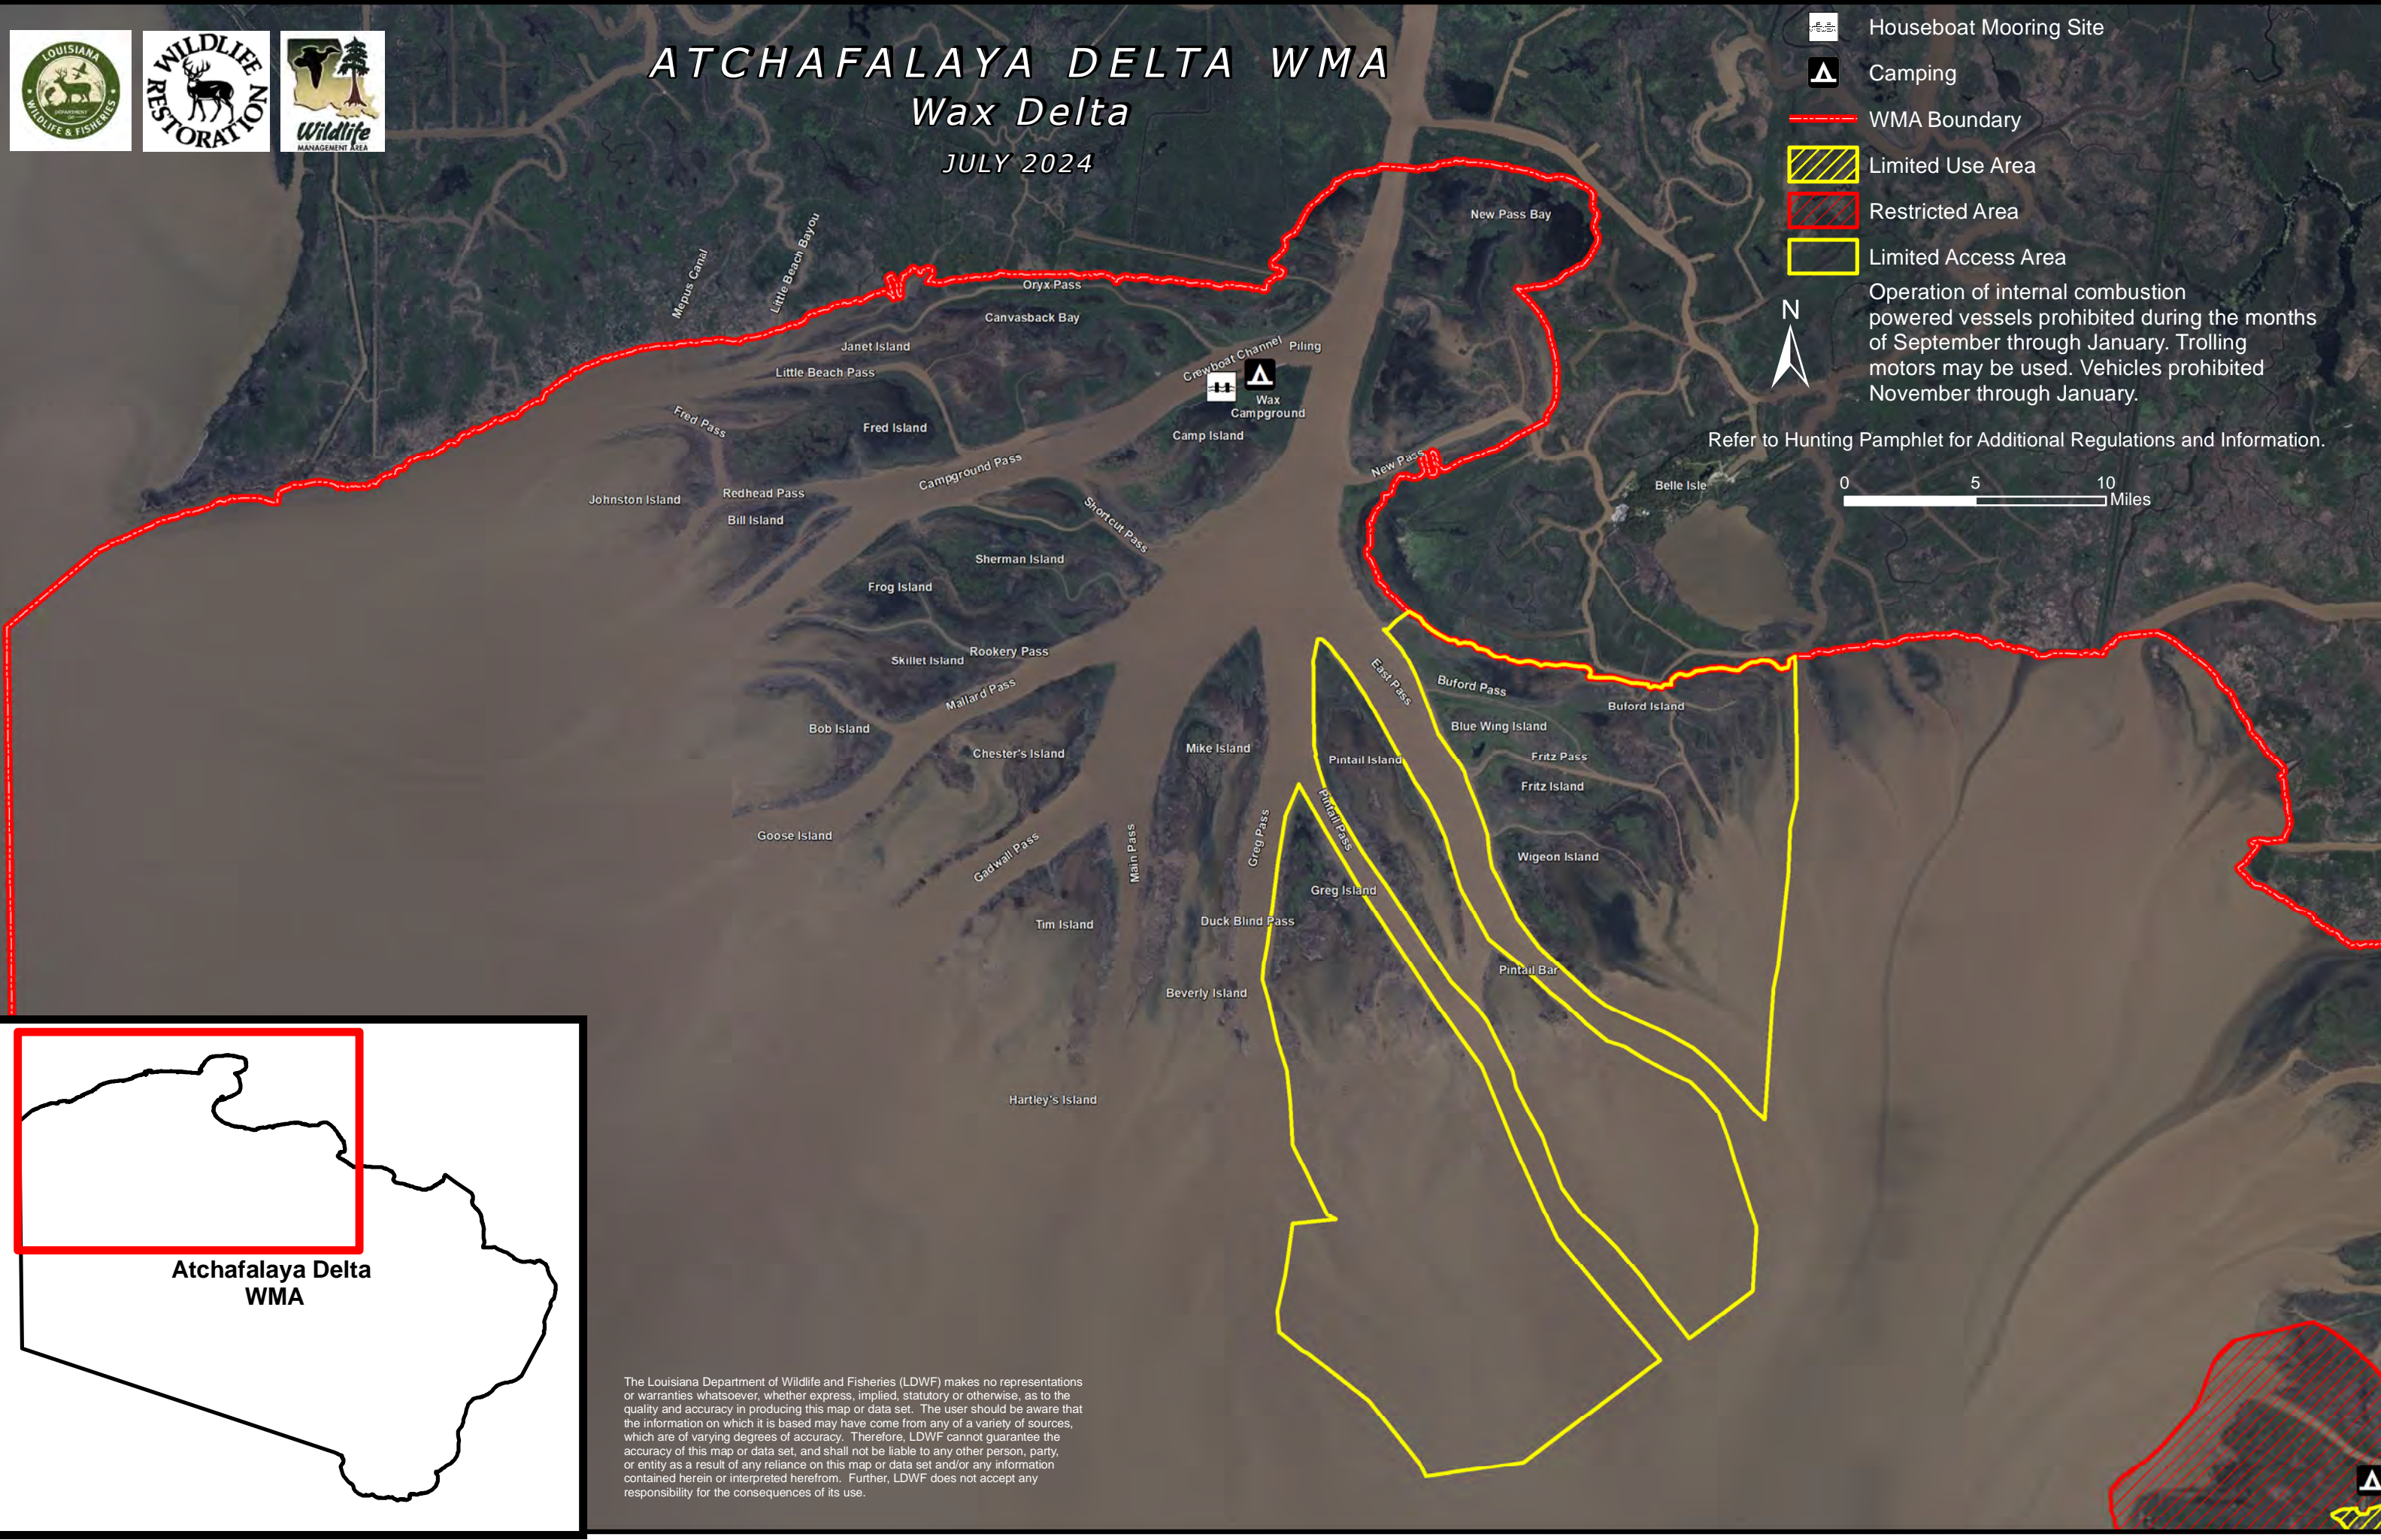

ATCHAFALAYA DELTA WMA

Wax Delta

JULY 2024

- Houseboat Mooring Site
- Camping
- WMA Boundary
- Limited Use Area
- Restricted Area
- Limited Access Area

Operation of internal combustion powered vessels prohibited during the months of September through January. Trolling motors may be used. Vehicles prohibited November through January.

Refer to Hunting Pamphlet for Additional Regulations and Information.

The Louisiana Department of Wildlife and Fisheries (LDWF) makes no representations or warranties whatsoever, whether express, implied, statutory or otherwise, as to the quality and accuracy in producing this map or data set. The user should be aware that the information on which it is based may have come from any of a variety of sources, which are of varying degrees of accuracy. Therefore, LDWF cannot guarantee the accuracy of this map or data set, and shall not be liable to any other person, party, or entity as a result of any reliance on this map or data set and/or any information contained herein or interpreted herefrom. Further, LDWF does not accept any responsibility for the consequences of its use.