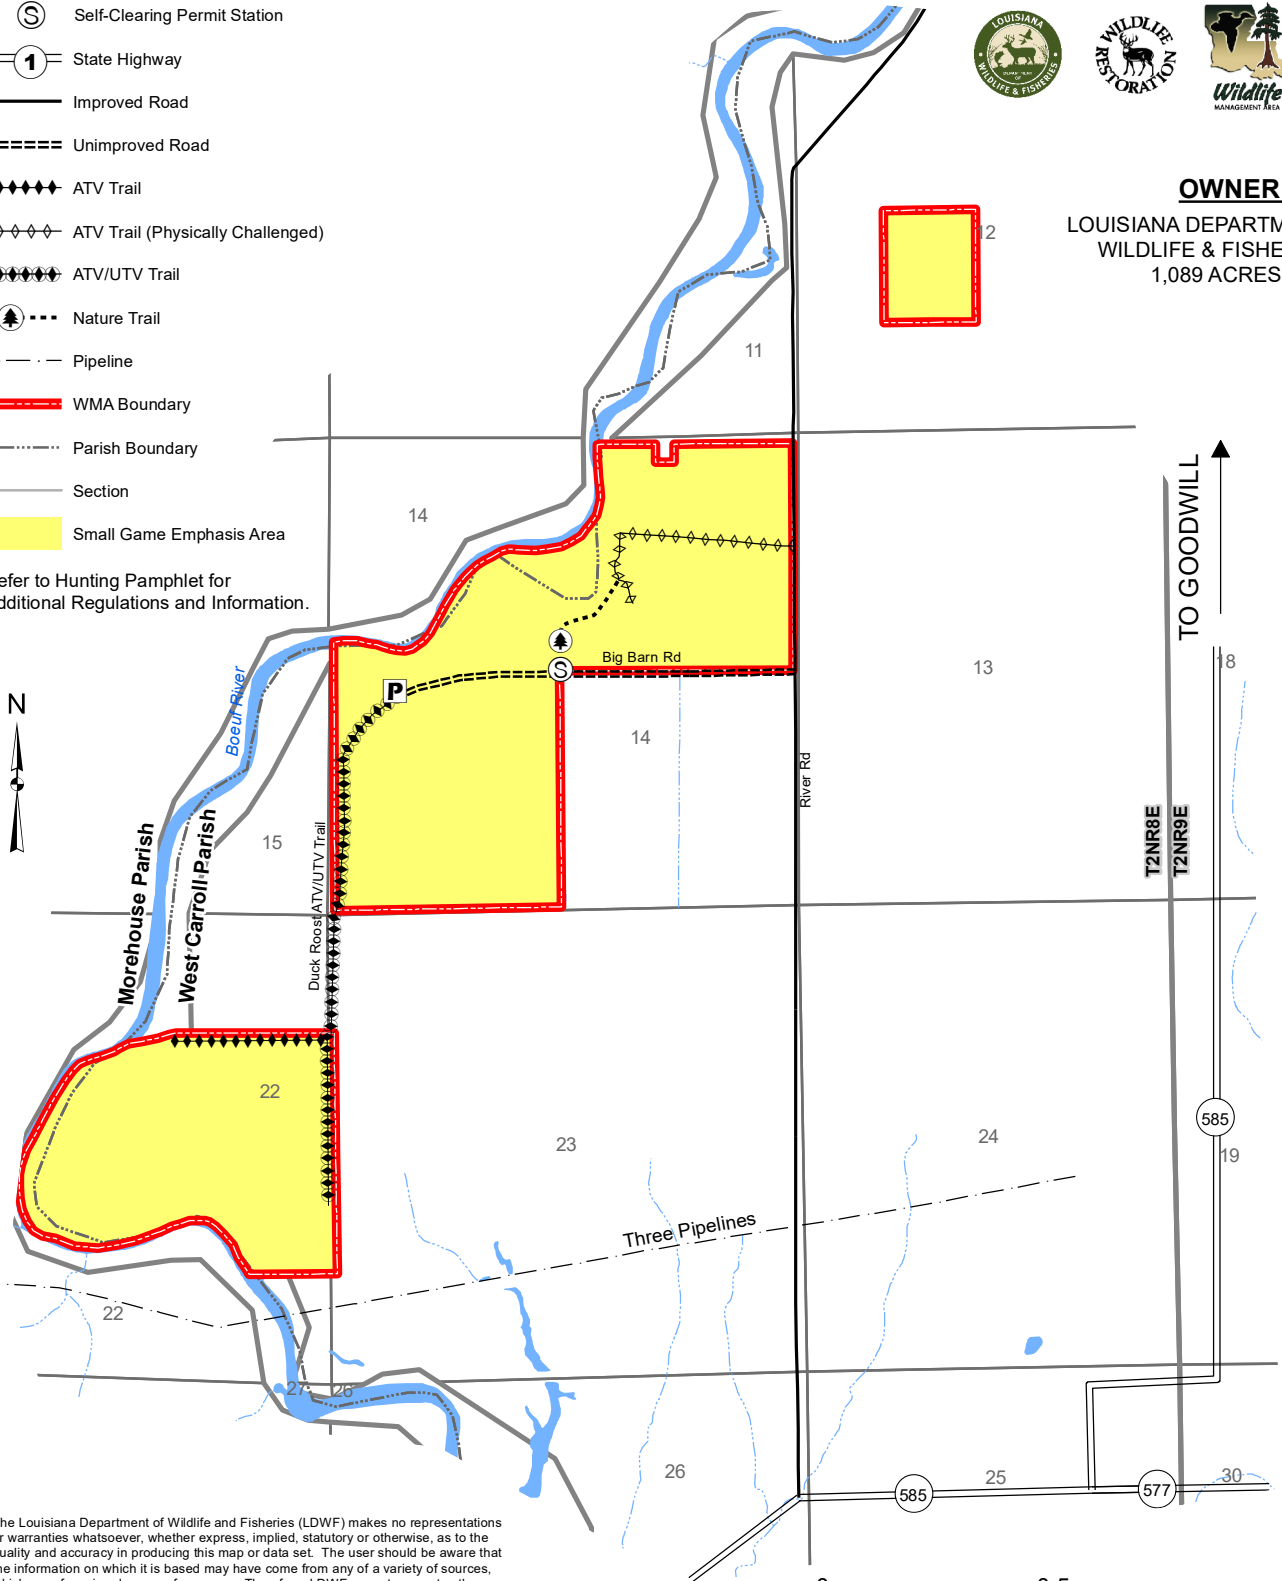

BIG COLEWA BAYOU WMA (WEST SIDE) BEARSKIN UNIT

JULY 2024

- **P** Parking
- **S** Self-Clearing Permit Station
- **1** State Highway
- Improved Road
- ==== Unimproved Road
- ◆◆◆◆ ATV Trail
- ◇◇◇◇ ATV Trail (Physically Challenged)
- ◆◆◆◆ ATV/UTV Trail
- Nature Trail
- --- Pipeline
- WMA Boundary
- --- Parish Boundary
- Section
- Small Game Emphasis Area

OWNER:
LOUISIANA DEPARTMENT OF
WILDLIFE & FISHERIES
1,089 ACRES

Refer to Hunting Pamphlet for
Additional Regulations and Information.