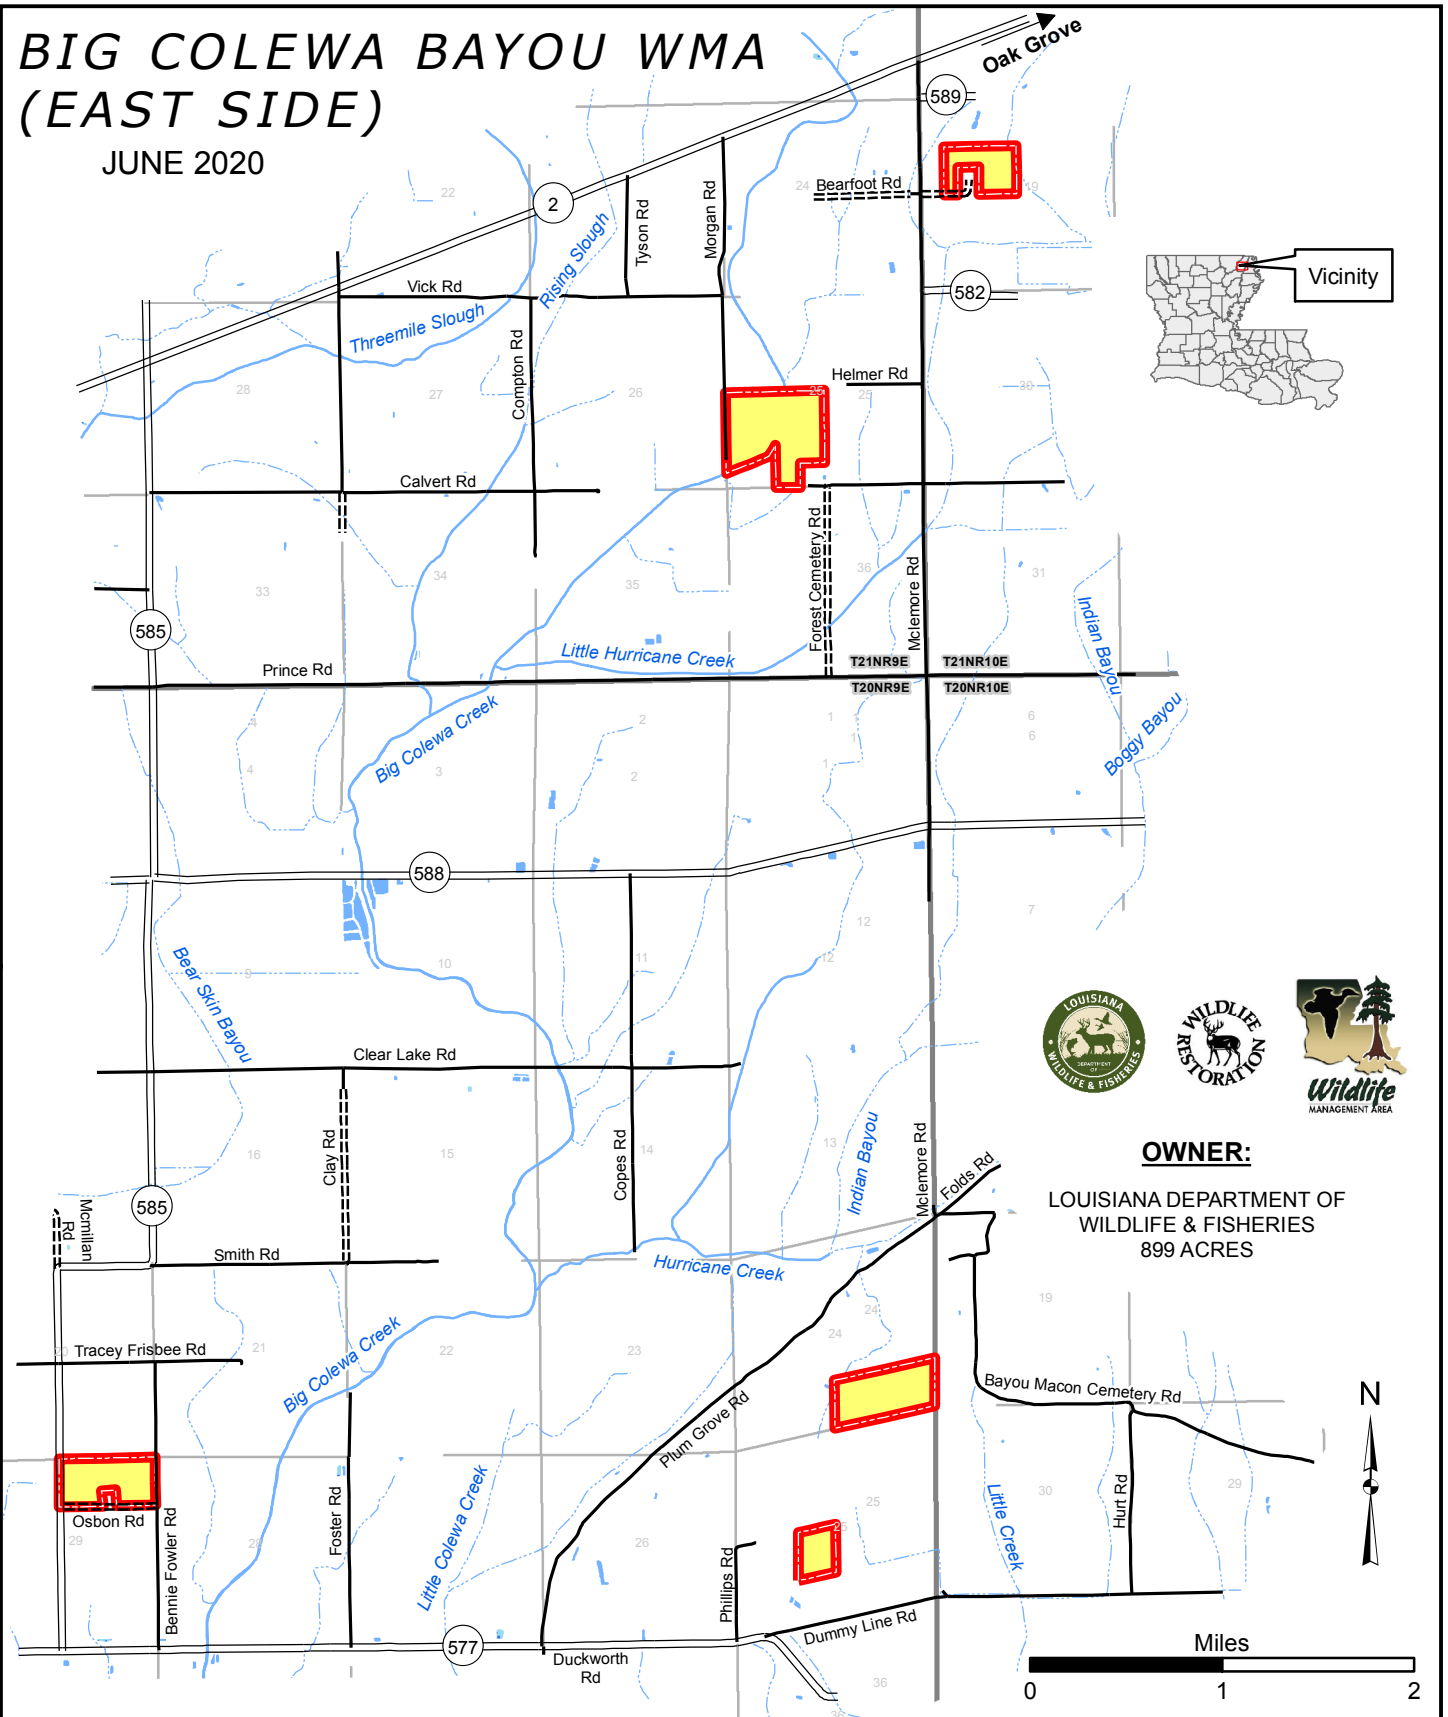

BIG COLEWA BAYOU WMA (EAST SIDE)

JUNE 2020

OWNER:
LOUISIANA DEPARTMENT OF
WILDLIFE & FISHERIES
899 ACRES

- State Highway
- Improved Road
- Unimproved Road
- WMA Boundary
- Small Game Emphasis Area
- Township & Range
- Section

Refer to Hunting Pamphlet for Additional Regulations and Information.