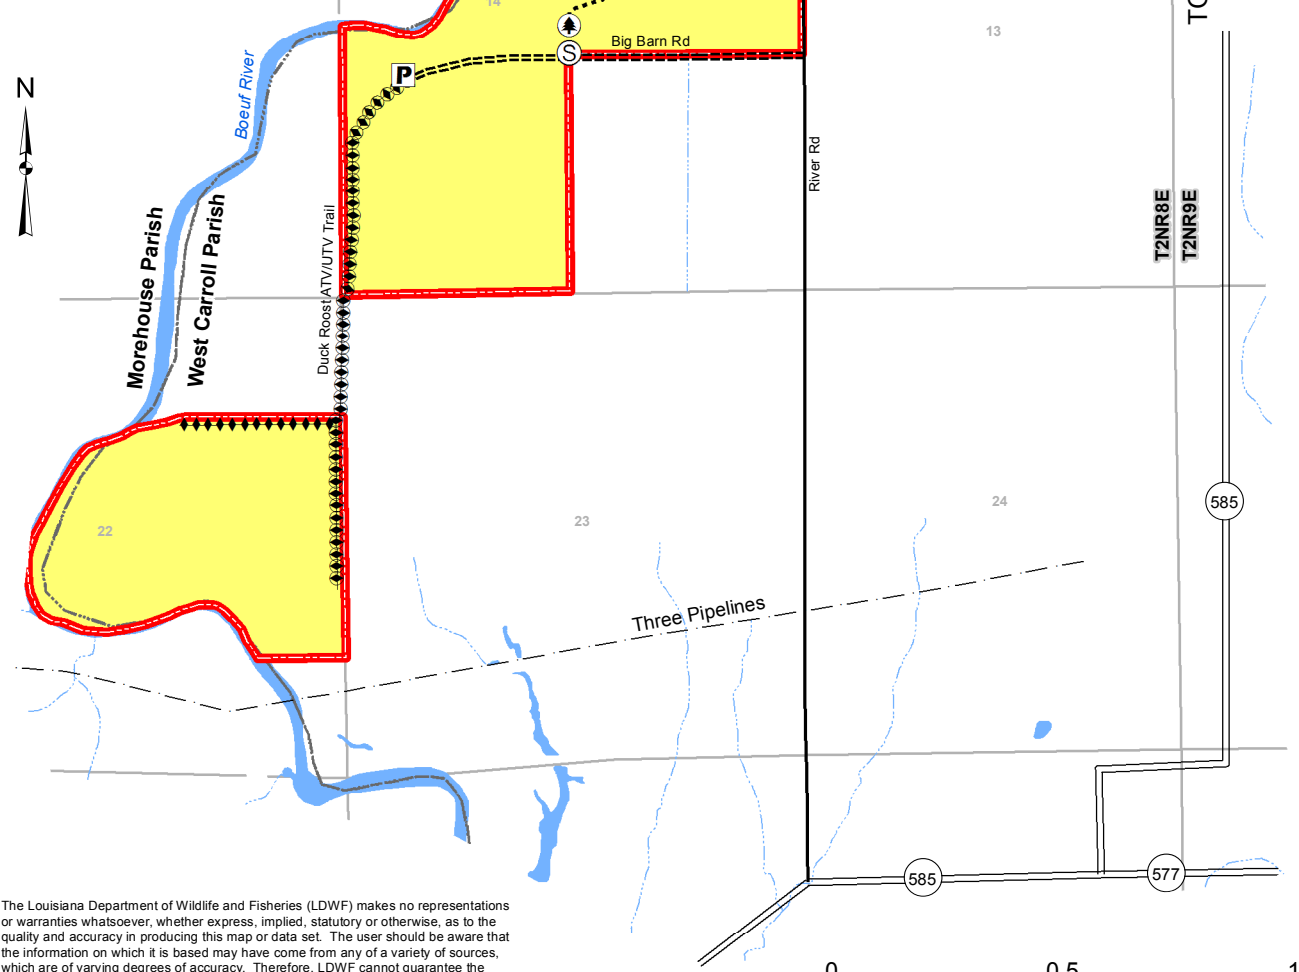

BIG COLEWA BAYOU WMA (WEST SIDE) BEARSKIN UNIT

JUNE 2020

- **P** Parking
- **S** Self-Clearing Permit Station
- **1** State Highway
- Improved Road
- ==== Unimproved Road
- ◆◆◆◆ ATV Trail
- ◇◇◇◇ ATV Trail (Physically Challenged)
- ◆◆◆◆ ATV/UTV Trail
- ●●●● Nature Trail
- Pipeline
- WMA Boundary
- Parish Boundary
- Section
- Small Game Emphasis Area

Refer to Hunting Pamphlet for Additional Regulations and Information.

OWNER:
LOUISIANA DEPARTMENT OF
WILDLIFE & FISHERIES
899 ACRES

TO GOODWILL

T2NR8E
T2NR9E

585

585

577