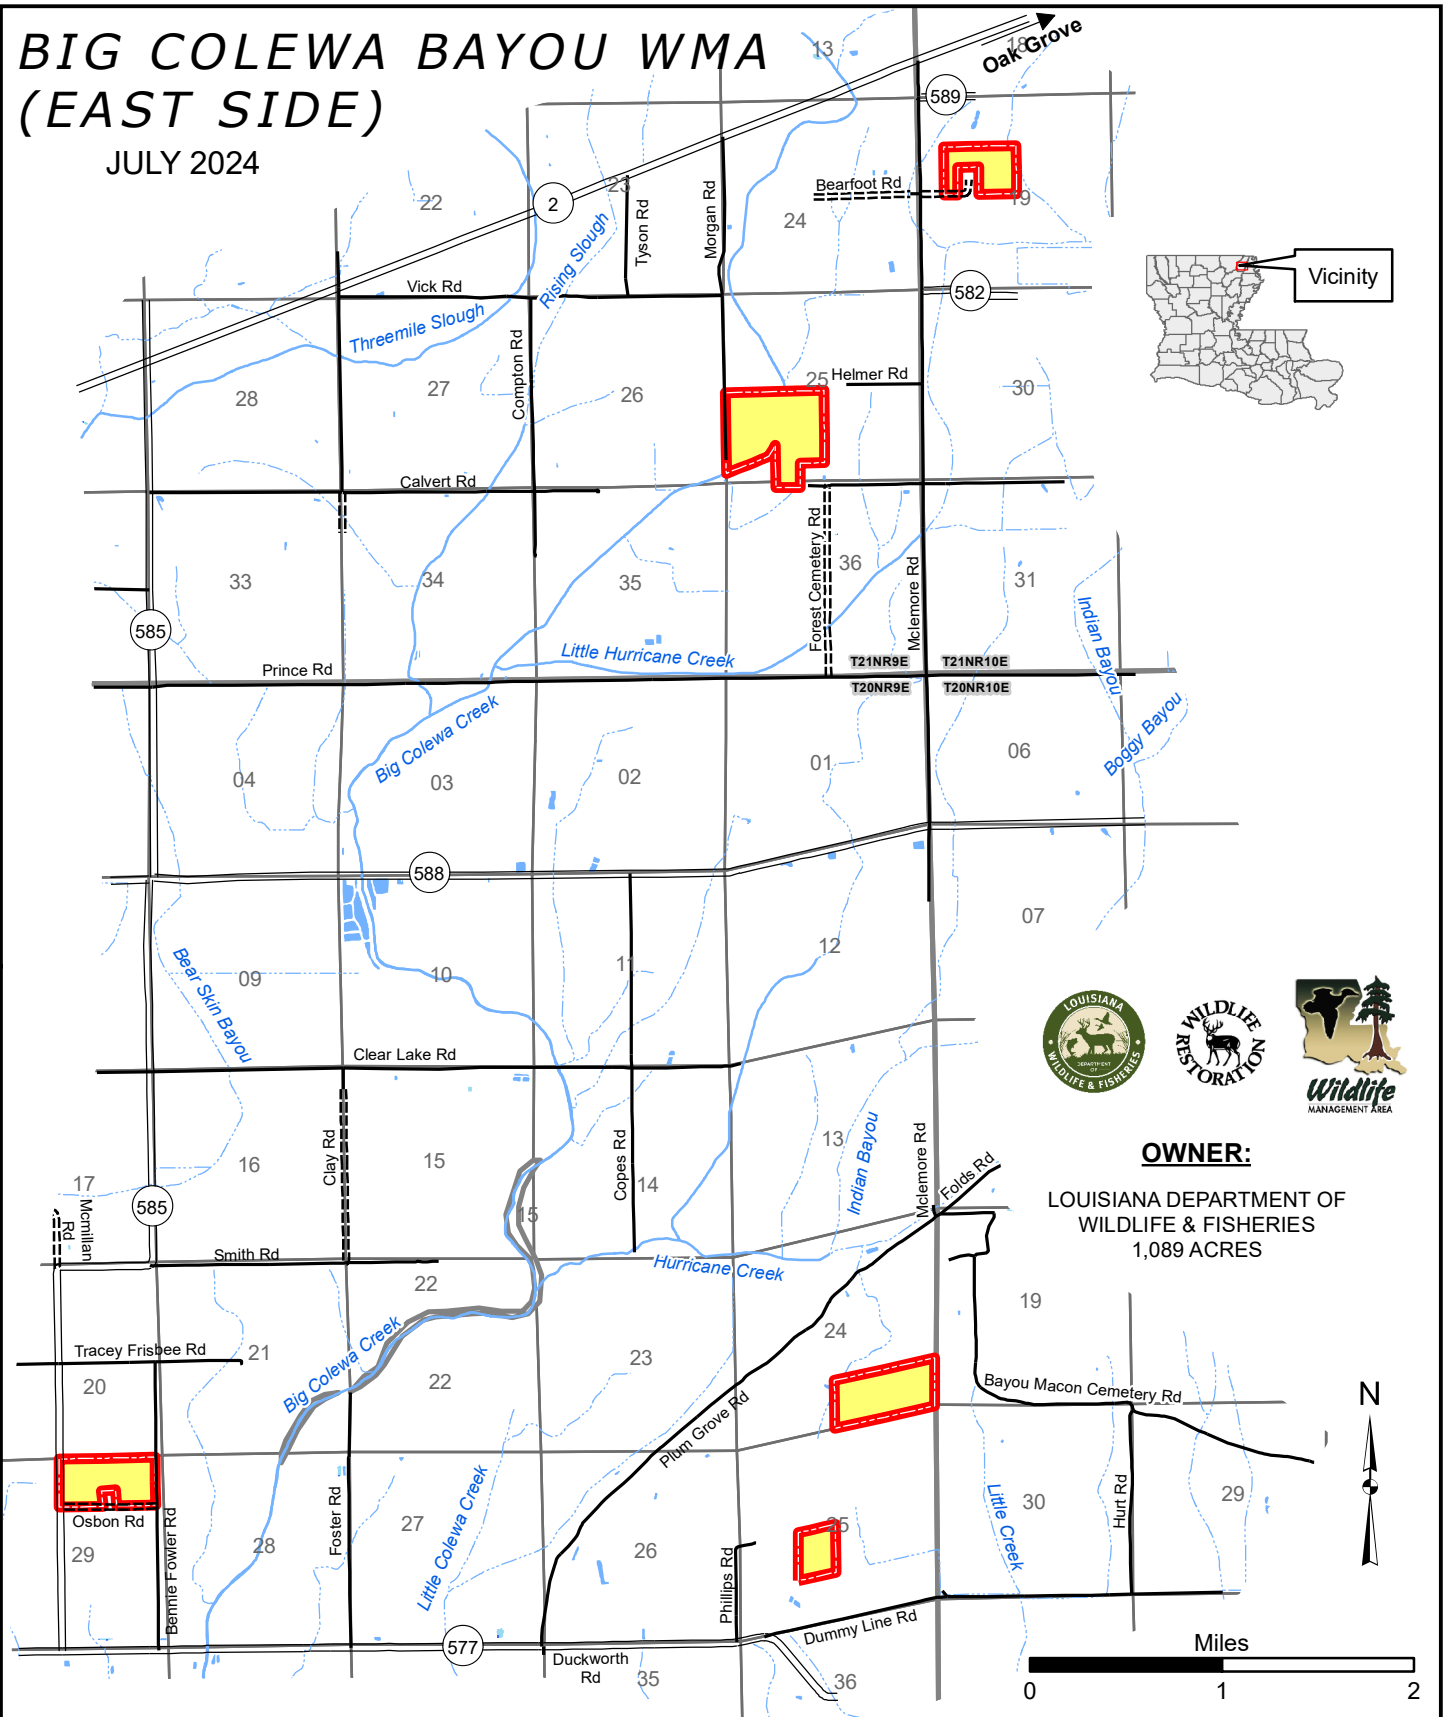

BIG COLEWA BAYOU WMA (EAST SIDE)

JULY 2024

OWNER:

LOUISIANA DEPARTMENT OF
WILDLIFE & FISHERIES
1,089 ACRES

- State Highway
- Improved Road
- Unimproved Road
- WMA Boundary
- Small Game Emphasis Area
- Township
- Section

Refer to Hunting Pamphlet for Additional Regulations and Information.