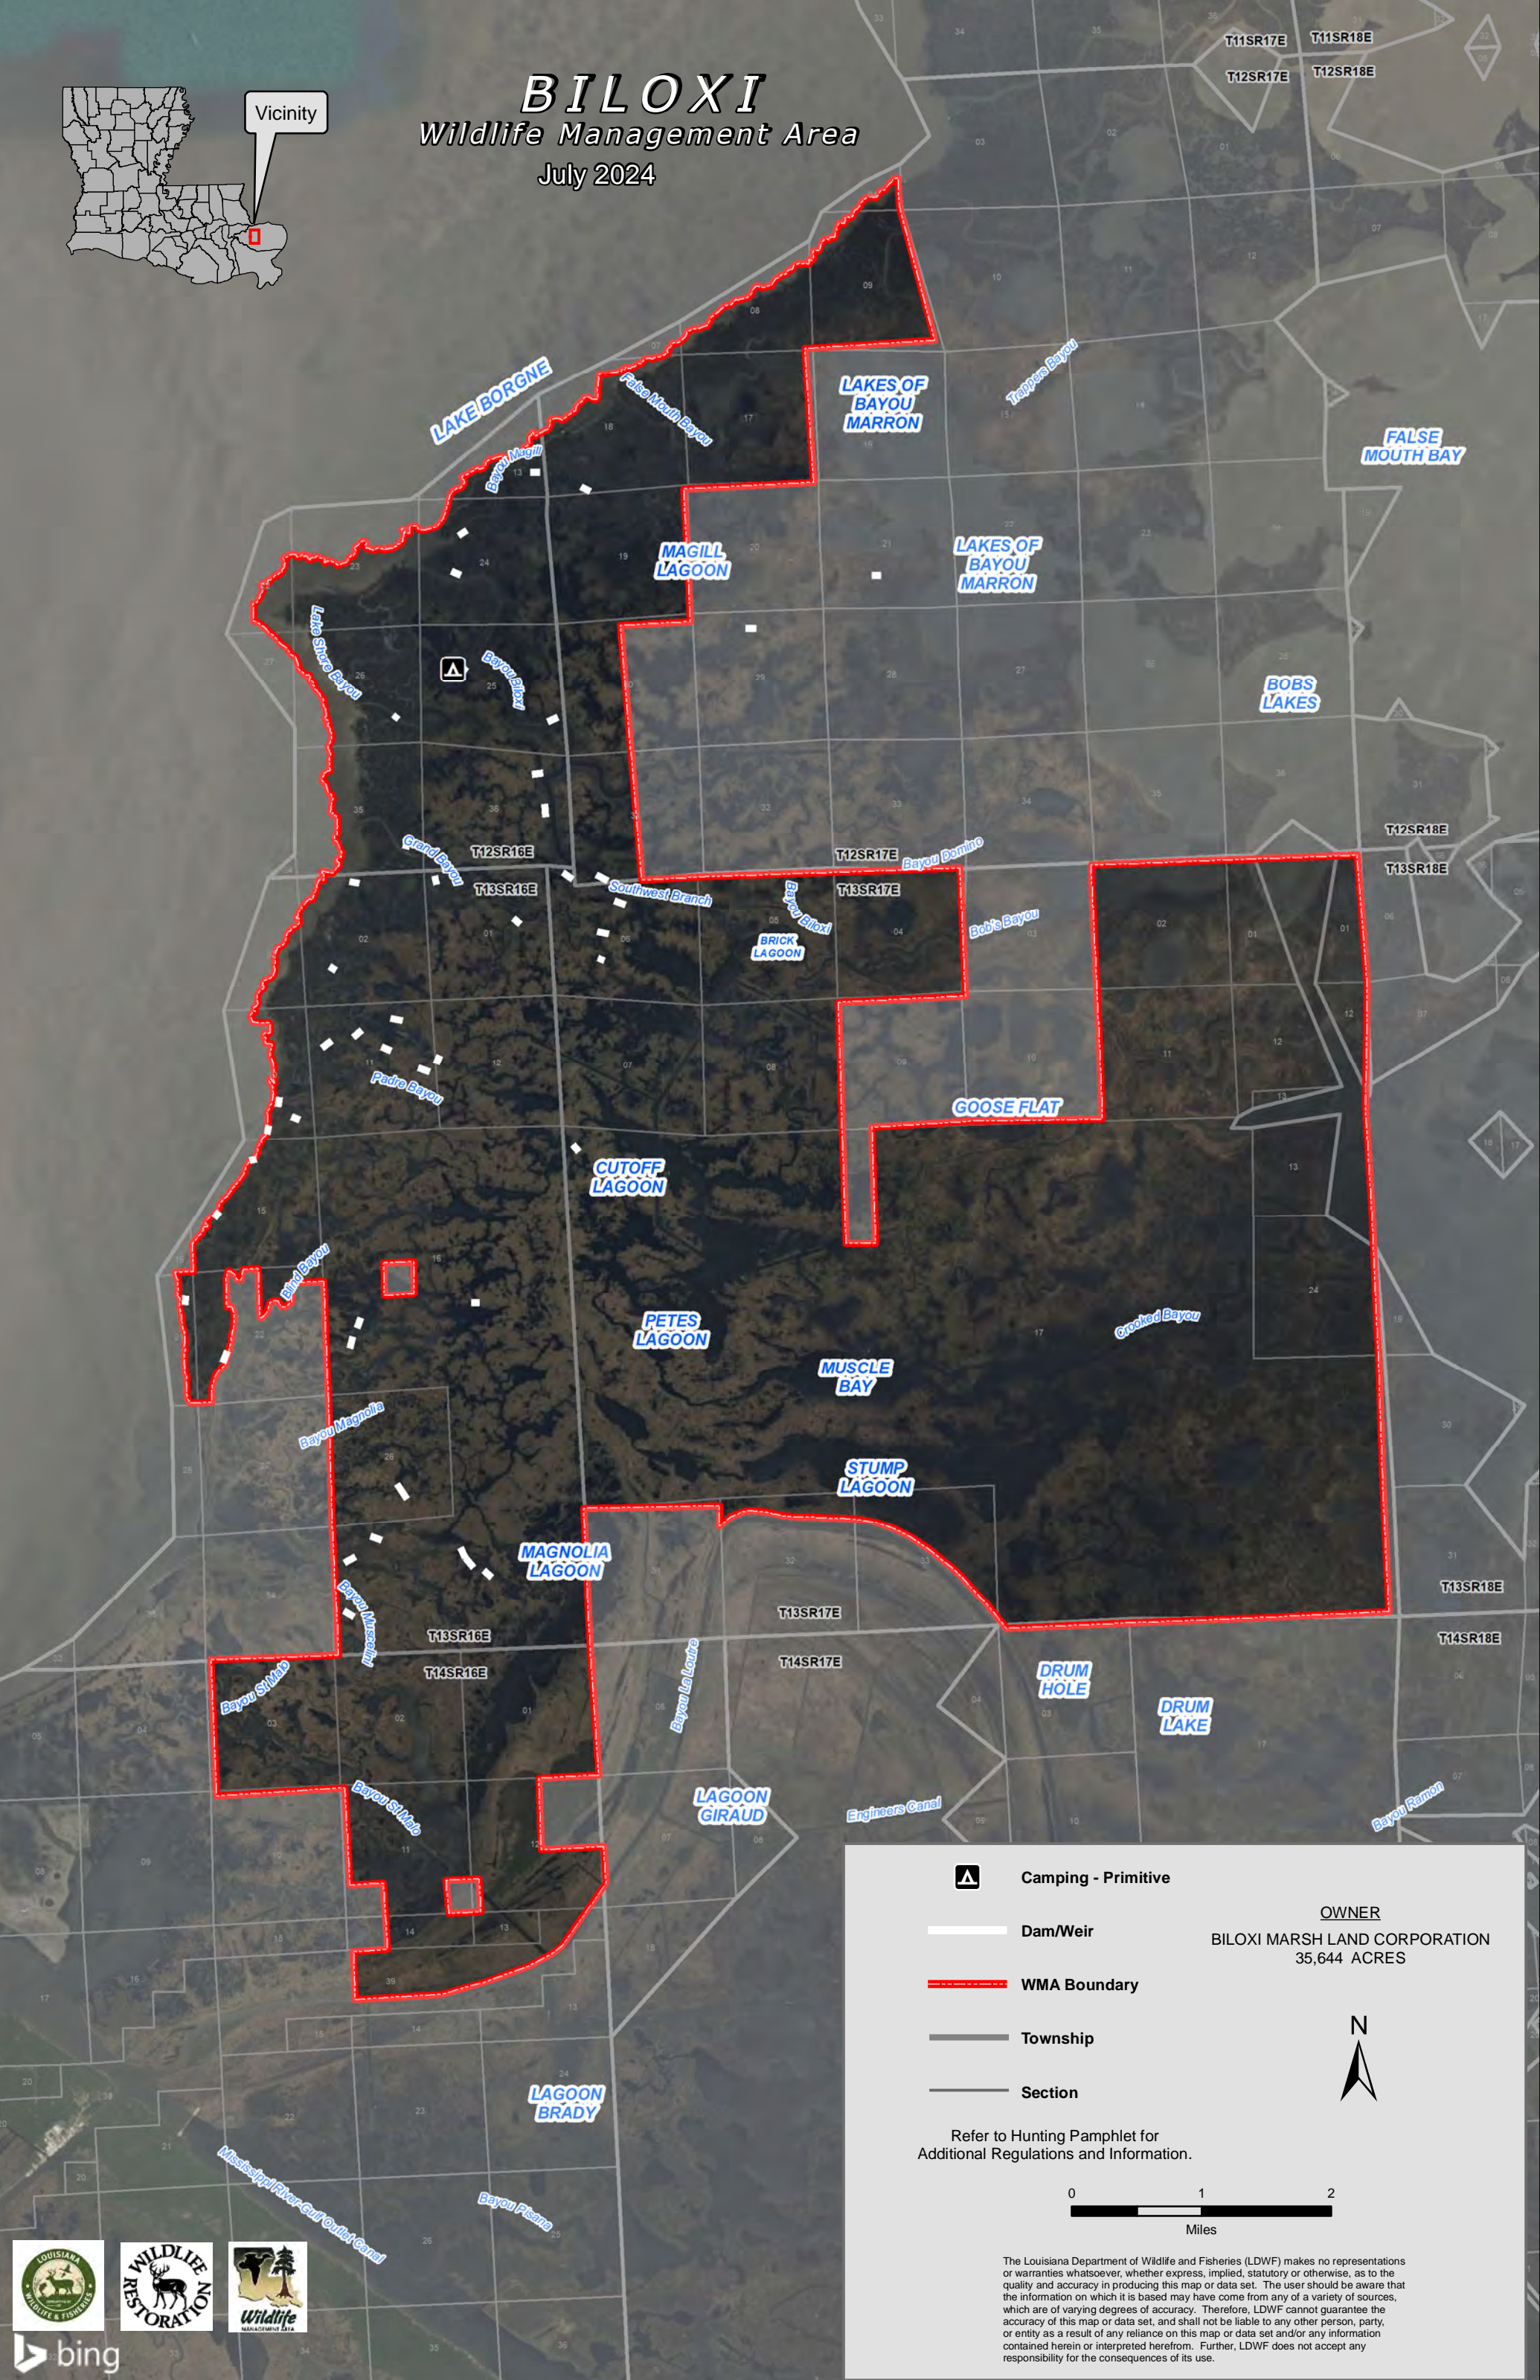

BILOXI

Wildlife Management Area

July 2024

OWNER
 BILOXI MARSH LAND CORPORATION
 35,644 ACRES

Legend:

- Camping - Primitive
- Dam/Weir
- WMA Boundary
- Township
- Section

Refer to Hunting Pamphlet for Additional Regulations and Information.

0 1 2
Miles

The Louisiana Department of Wildlife and Fisheries (LDWF) makes no representations or warranties whatsoever, whether express, implied, statutory or otherwise, as to the quality and accuracy in producing this map or data set. The user should be aware that the information on which it is based may have come from any of a variety of sources, which are of varying degrees of accuracy. Therefore, LDWF cannot guarantee the accuracy of this map or data set, and shall not be liable to any other person, party, or entity as a result of any reliance on this map or data set and/or any information contained herein or interpreted herefrom. Further, LDWF does not accept any responsibility for the consequences of its use.