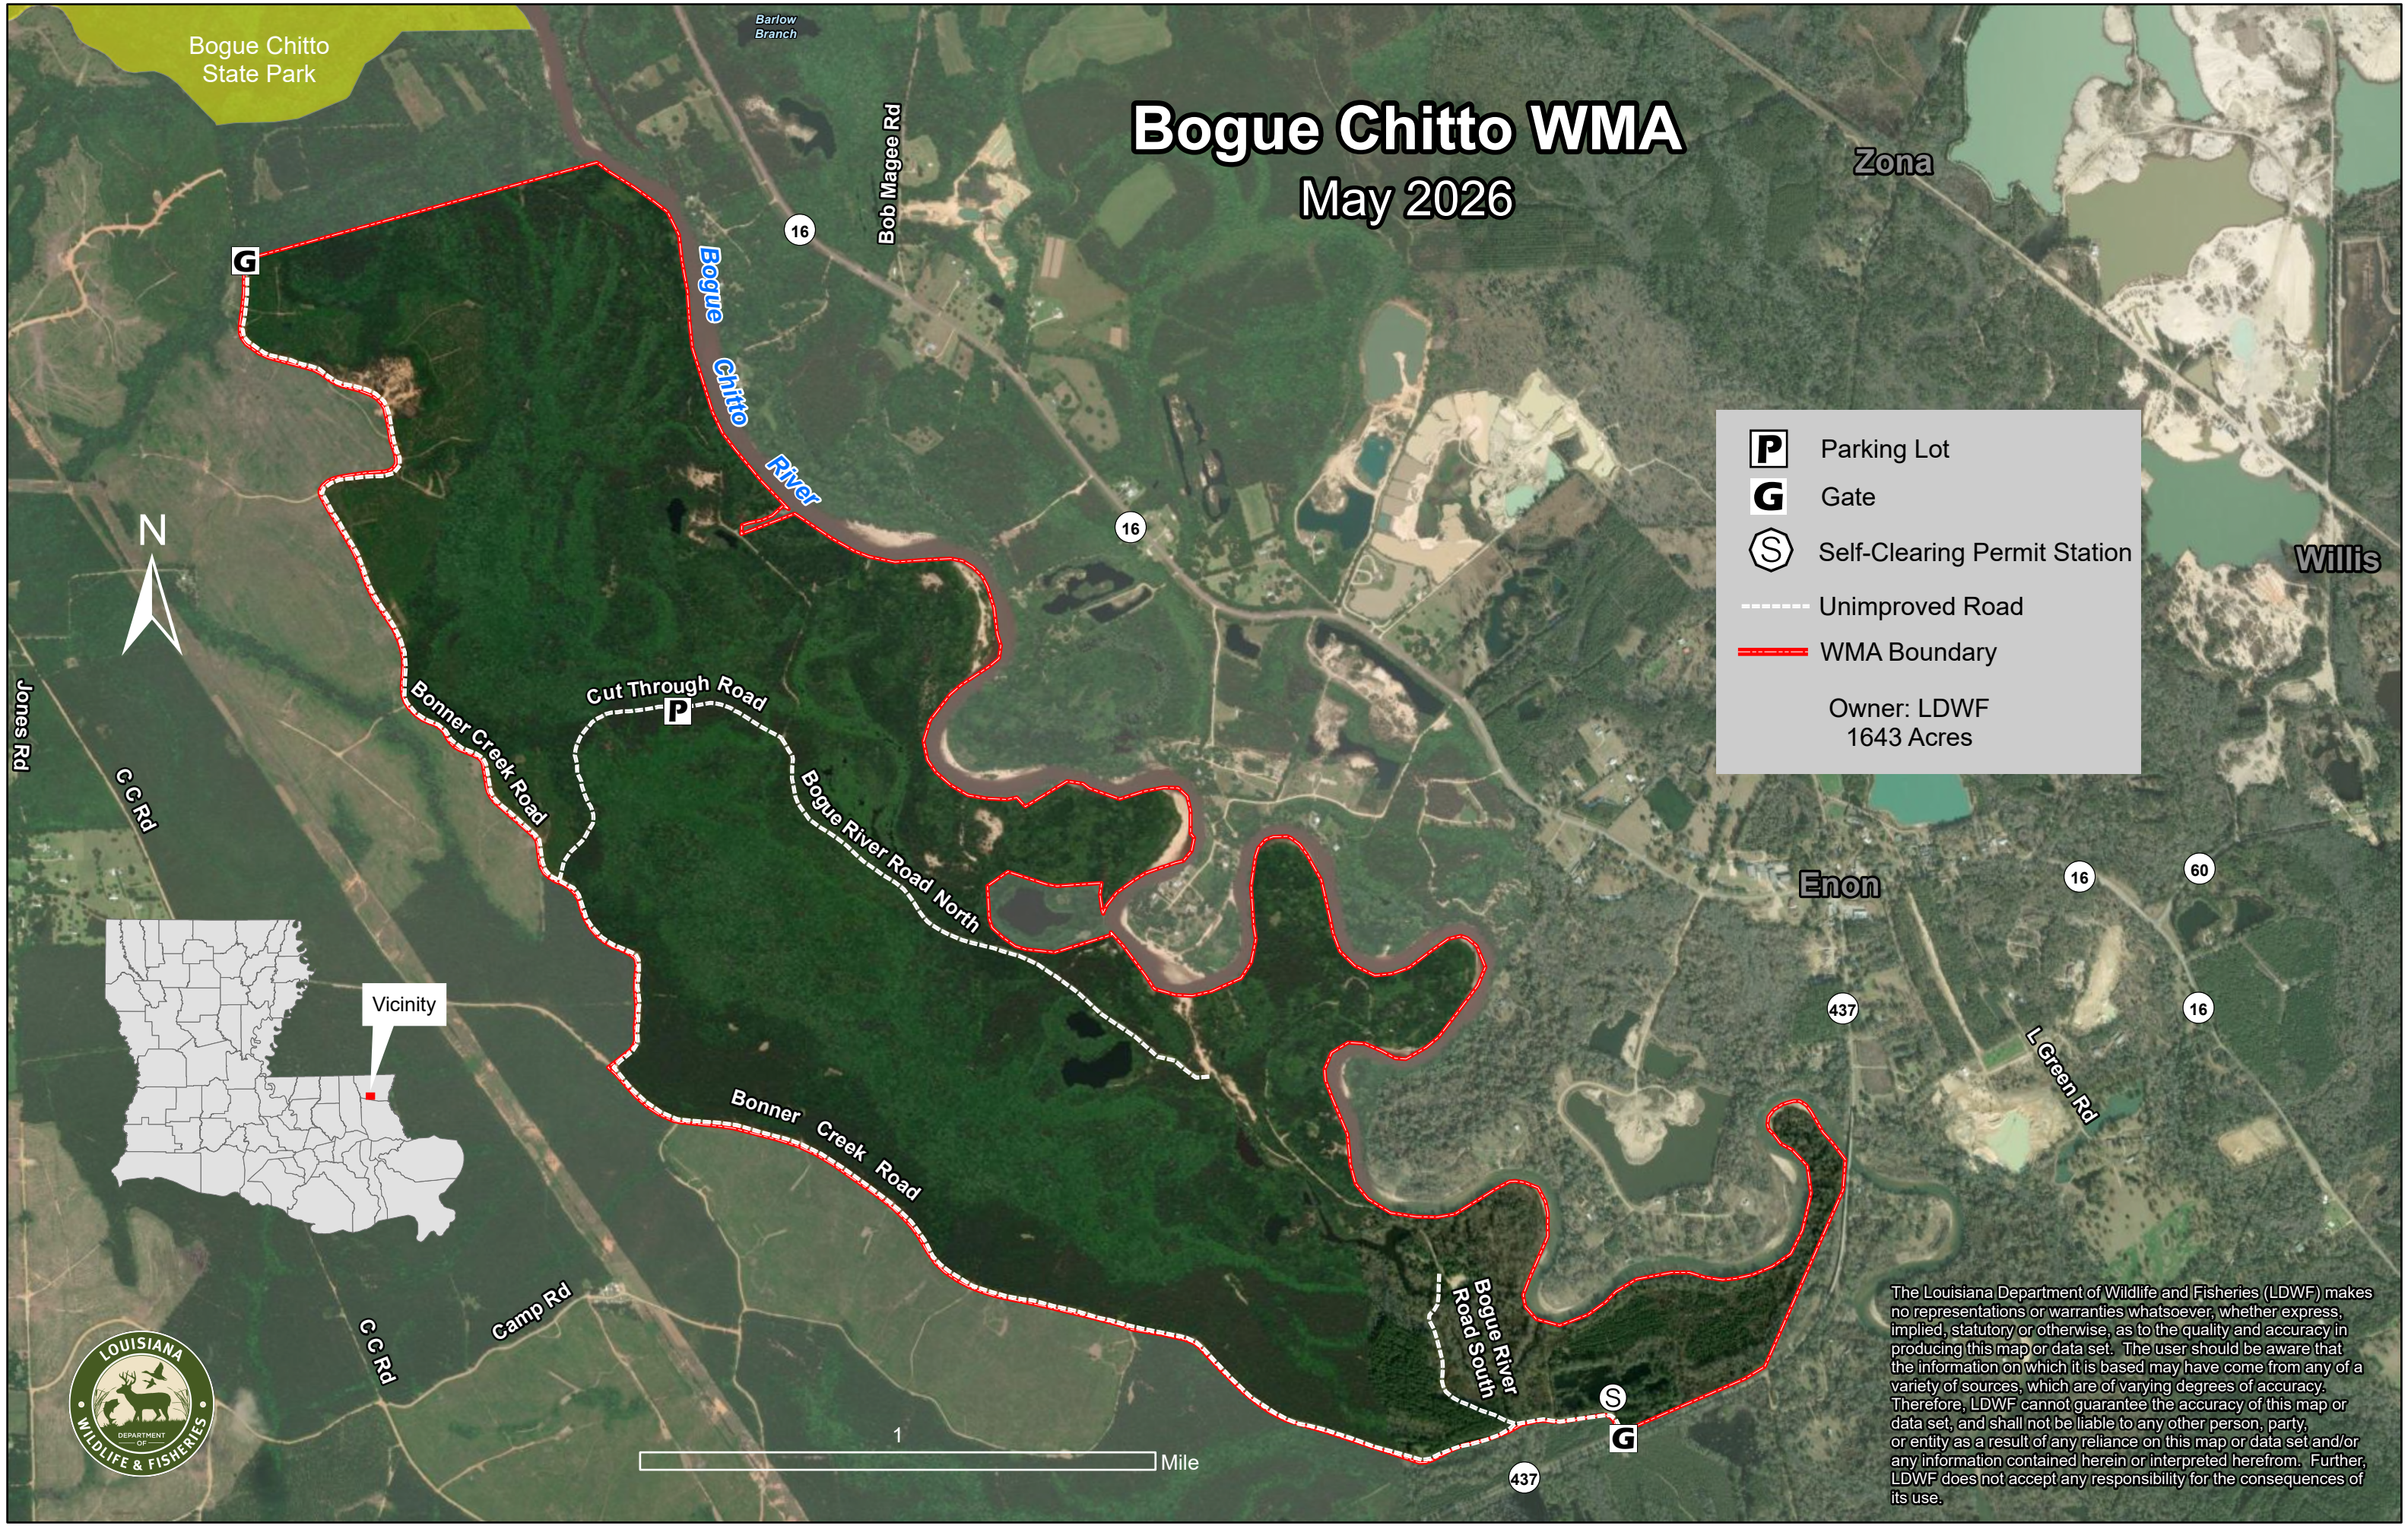

# Bogue Chitto WMA

## May 2026

Zona

Willis

Enon

<b>P</b>	Parking Lot
<b>G</b>	Gate
<b>S</b>	Self-Clearing Permit Station
---	Unimproved Road
---	WMA Boundary
Owner: LDWF 1643 Acres	

1 Mile

The Louisiana Department of Wildlife and Fisheries (LDWF) makes no representations or warranties whatsoever, whether express, implied, statutory or otherwise, as to the quality and accuracy in producing this map or data set. The user should be aware that the information on which it is based may have come from any of a variety of sources, which are of varying degrees of accuracy. Therefore, LDWF cannot guarantee the accuracy of this map or data set, and shall not be liable to any other person, party, or entity as a result of any reliance on this map or data set and/or any information contained herein or interpreted herefrom. Further, LDWF does not accept any responsibility for the consequences of its use.