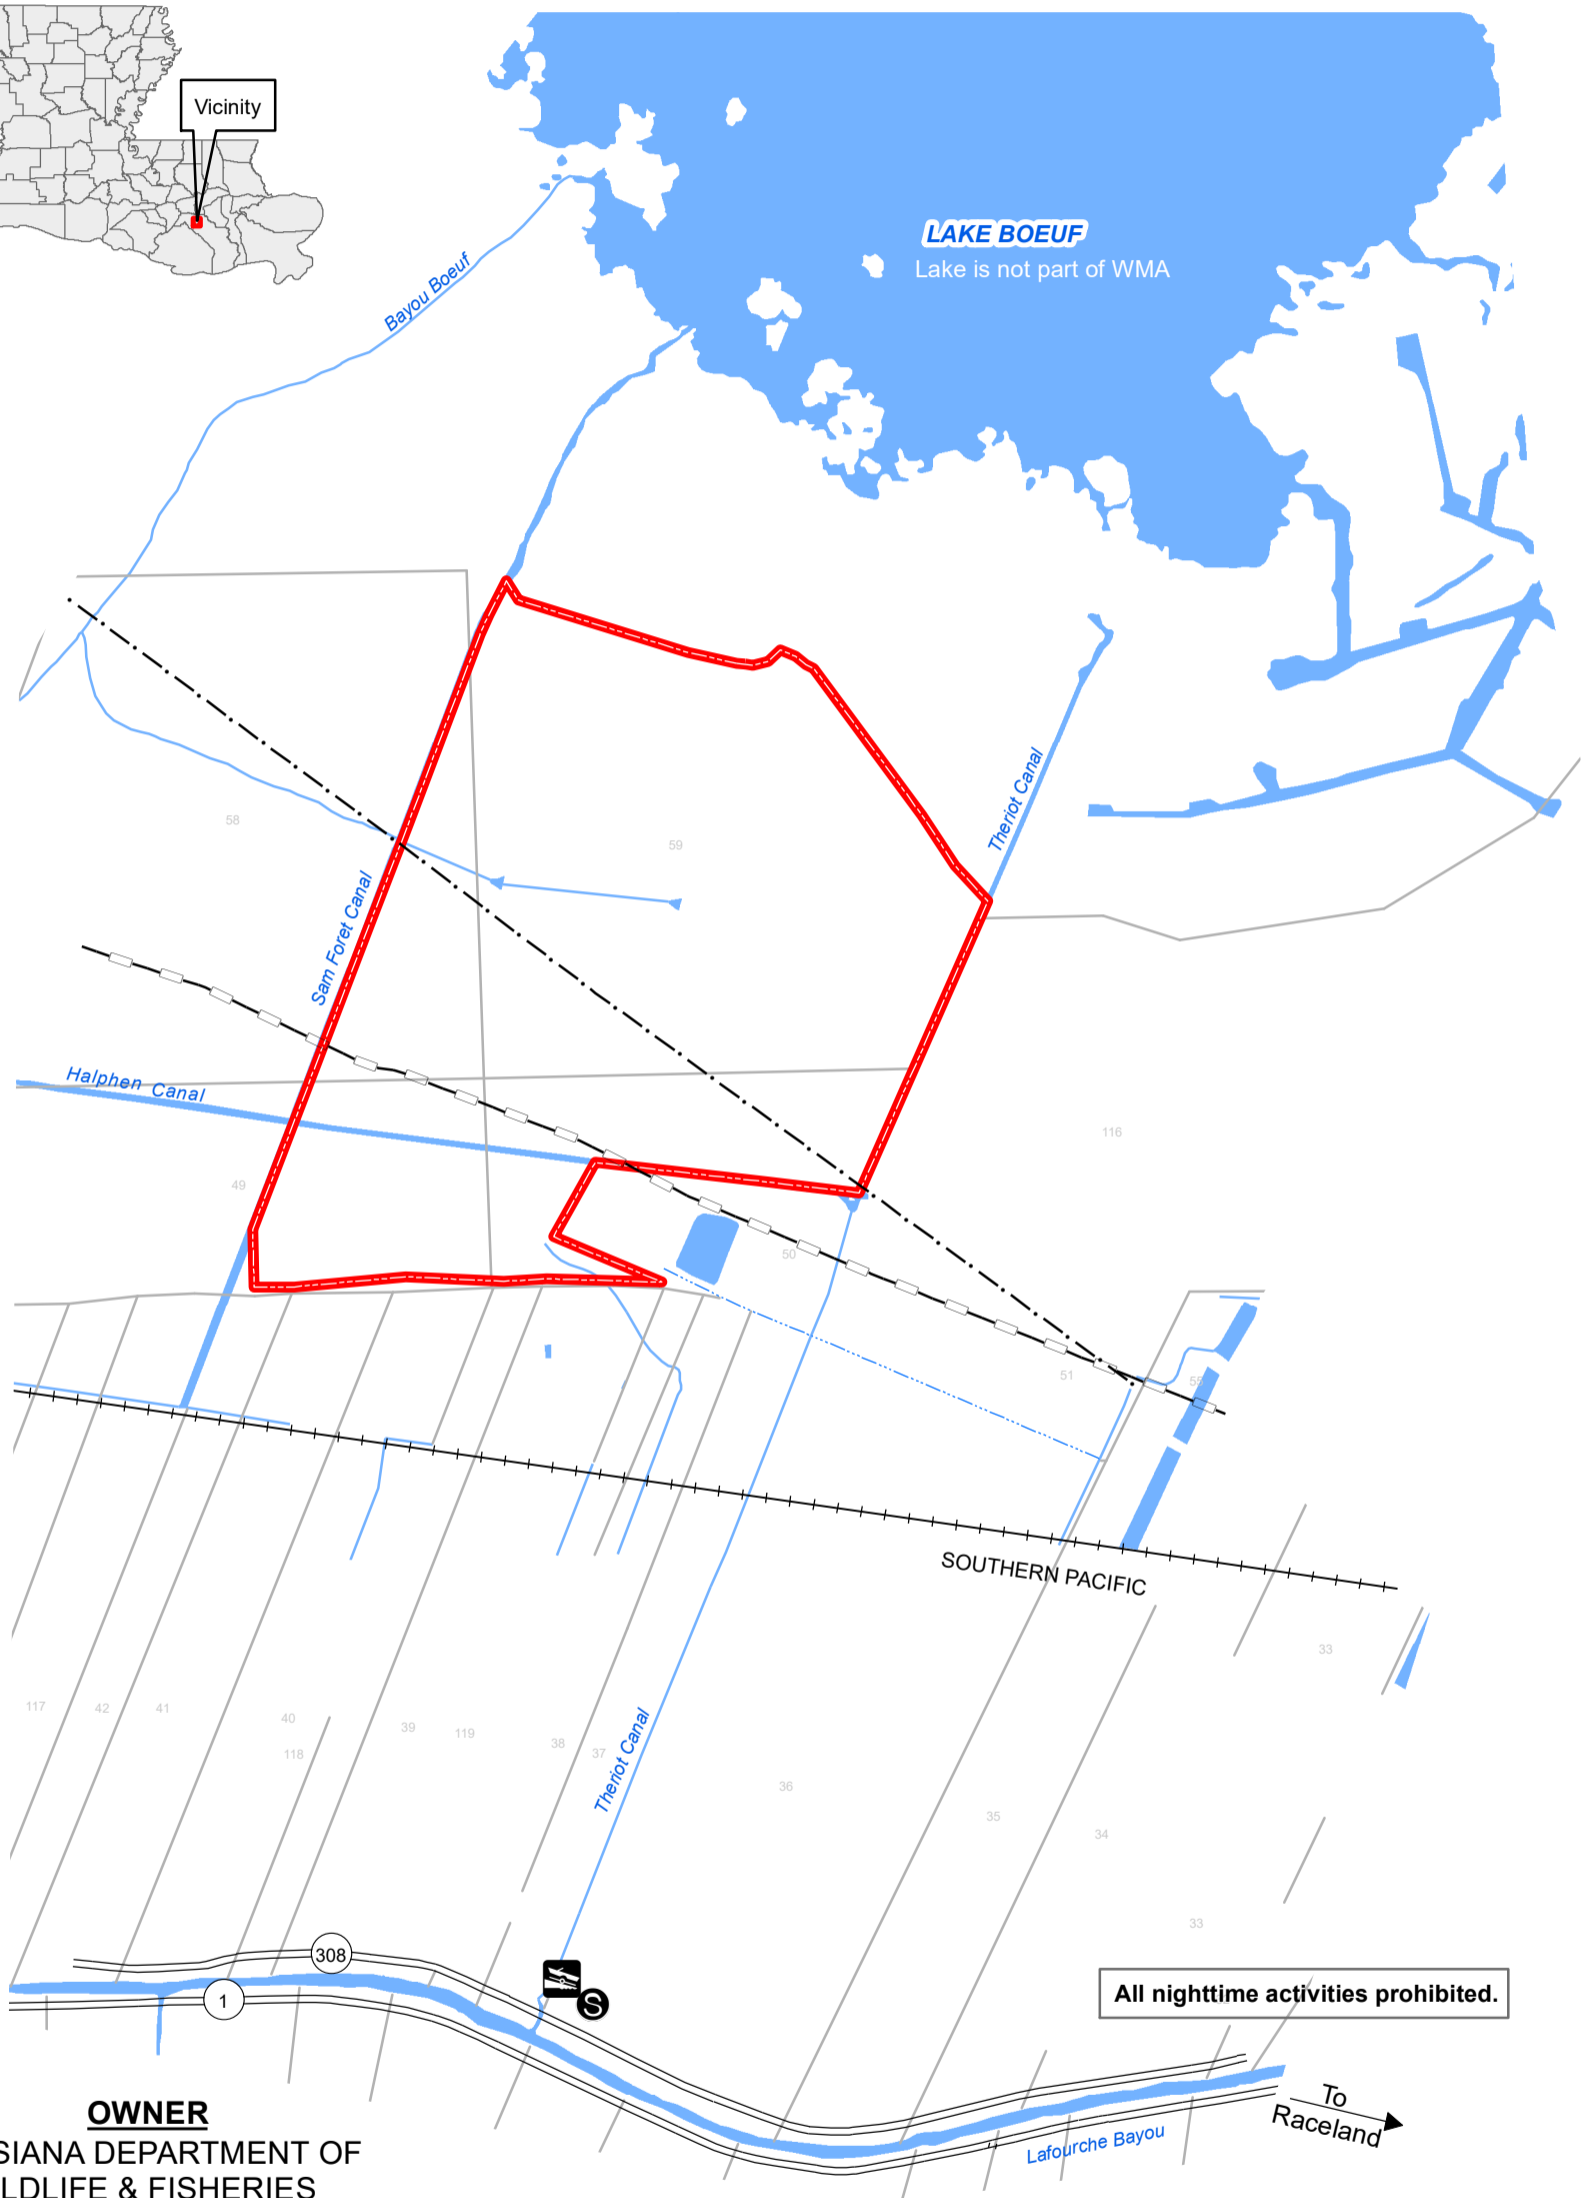

LAKE BOEUF WILDLIFE MANAGEMENT AREA

JUNE 2021

All nighttime activities prohibited.

OWNER
LOUISIANA DEPARTMENT OF
WILDLIFE & FISHERIES
802 ACRES

The Louisiana Department of Wildlife and Fisheries (LDWF) makes no representations or warranties whatsoever, whether express, implied, statutory or otherwise, as to the quality and accuracy in producing this map or data set. The user should be aware that the information on which it is based may have come from any of a variety of sources, which are of varying degrees of accuracy. Therefore, LDWF cannot guarantee the accuracy of this map or data set, and shall not be liable to any other person, party, or entity as a result of any reliance on this map or data set and/or any information contained herein or interpreted herefrom. Further, LDWF does not accept any responsibility for the consequences of its use.

- Boat Launch
- Self-Clearing Permit Station
- State Highway
- Pipeline
- Powerline
- Railroad
- WMA Boundary
- Section

Refer to Hunting Pamphlet for Additional Regulations and Information.