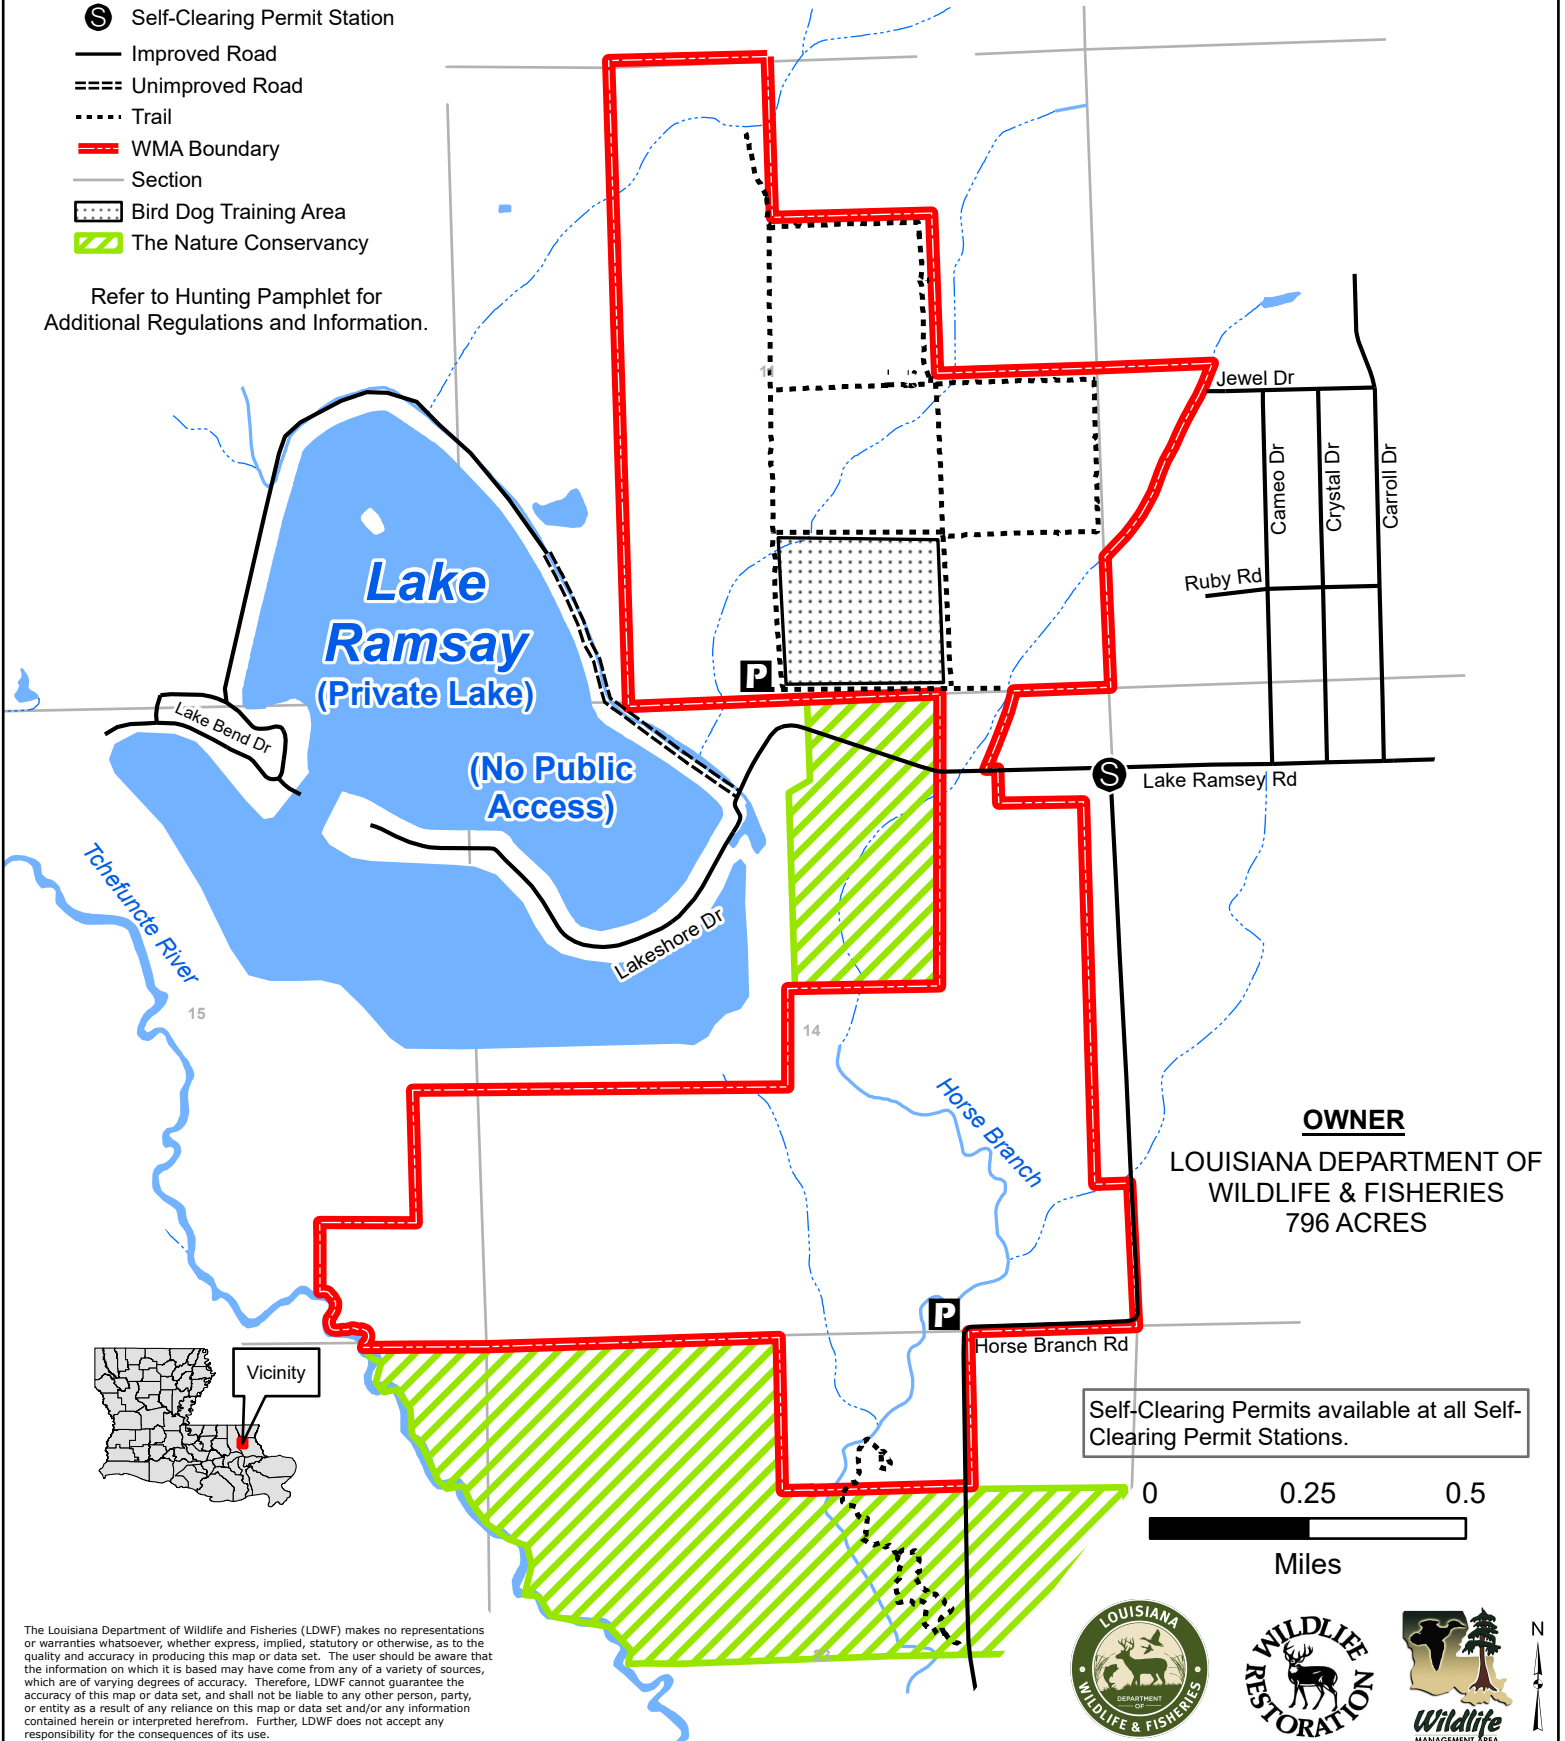

LAKE RAMSAY - SAVANNAH WILDLIFE MANAGEMENT AREA

July 2025

- Parking
- Self-Clearing Permit Station
- Improved Road
- Unimproved Road
- Trail
- WMA Boundary
- Section
- Bird Dog Training Area
- The Nature Conservancy

Refer to Hunting Pamphlet for
Additional Regulations and Information.

Self-Clearing Permits available at all Self-Clearing Permit Stations.