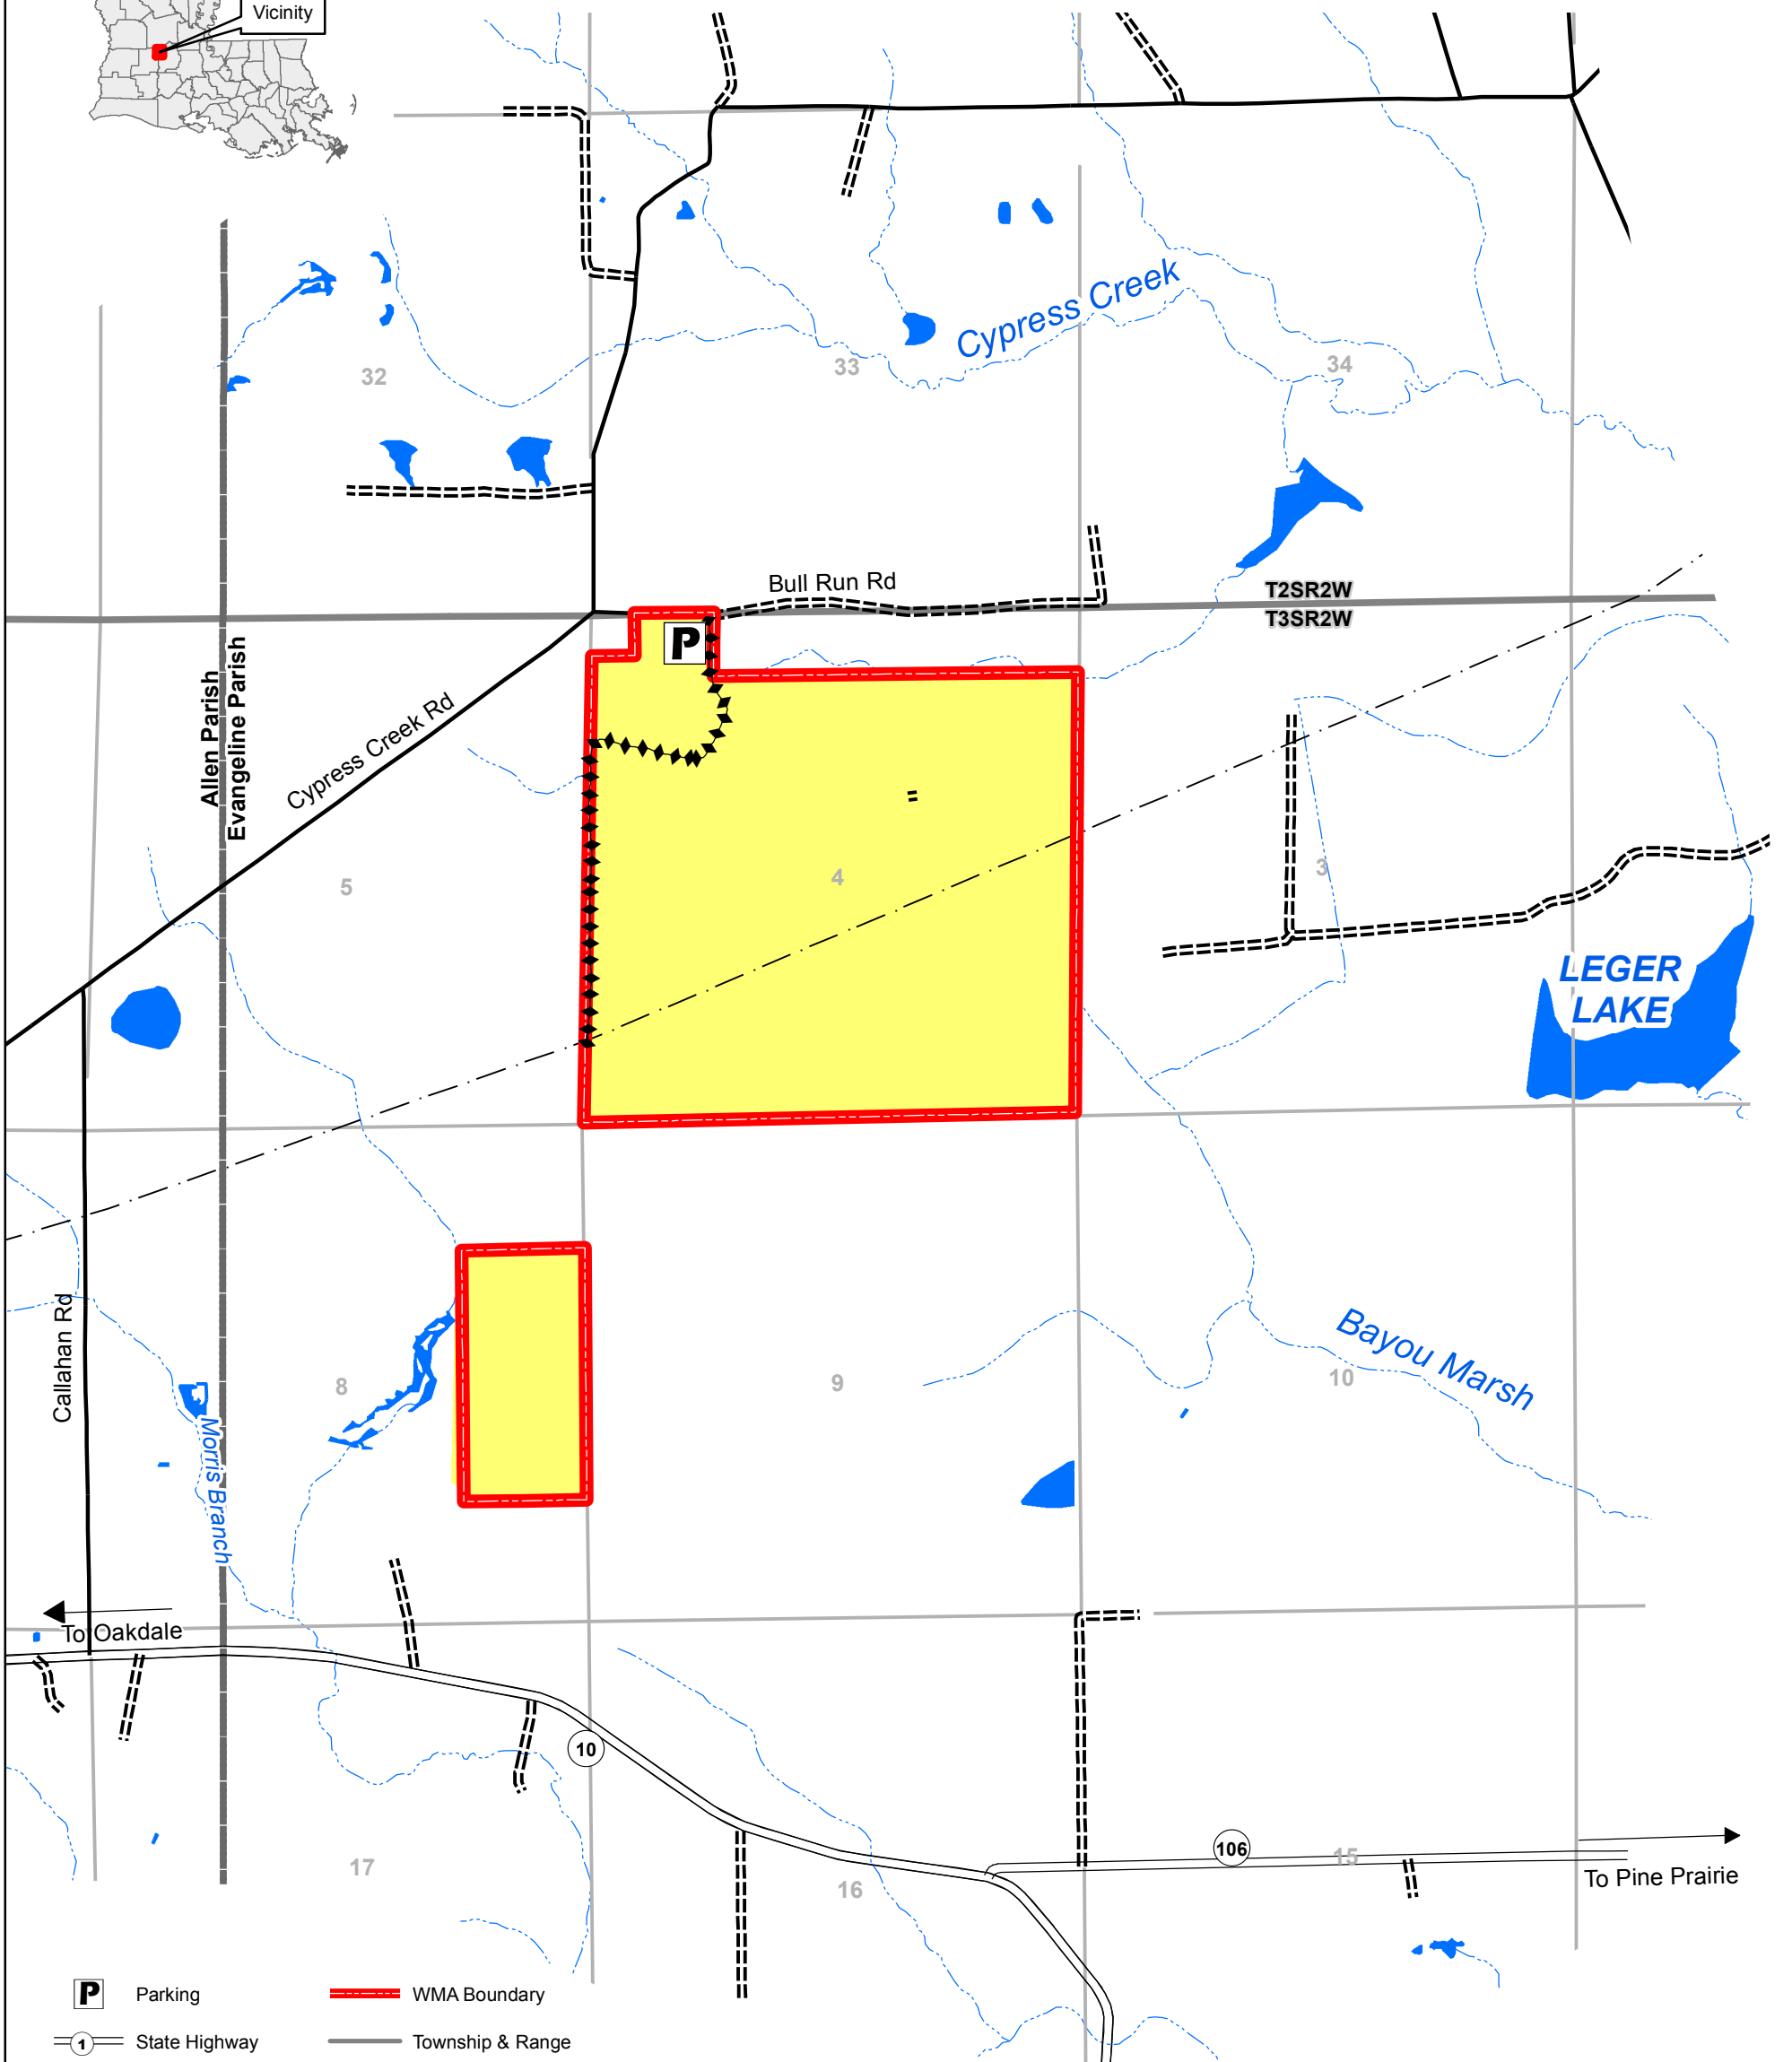

MARSH BAYOU WILDLIFE MANAGEMENT AREA

JUNE 2020

- Parking
- WMA Boundary
- State Highway
- Improved Road
- Unimproved Road
- ATV Trail
- Pipeline
- Township & Range
- Section
- Parish Boundary
- Small Game Emphasis Area

Refer to Hunting Pamphlet for Additional Regulations and Information.

OWNER:
LOUISIANA DEPARTMENT OF
WILDLIFE & FISHERIES
655 ACRES

The Louisiana Department of Wildlife and Fisheries (LDWF) makes no representations or warranties whatsoever, whether express, implied, statutory or otherwise, as to the quality and accuracy in producing this map or data set. The user should be aware that the information on which it is based may have come from any of a variety of sources, which are of varying degrees of accuracy. Therefore, LDWF cannot guarantee the accuracy of this map or data set, and shall not be liable to any other person, party, or entity as a result of any reliance on this map or data set and/or any information contained herein or interpreted herefrom. Further, LDWF does not accept any responsibility for the consequences of its use.