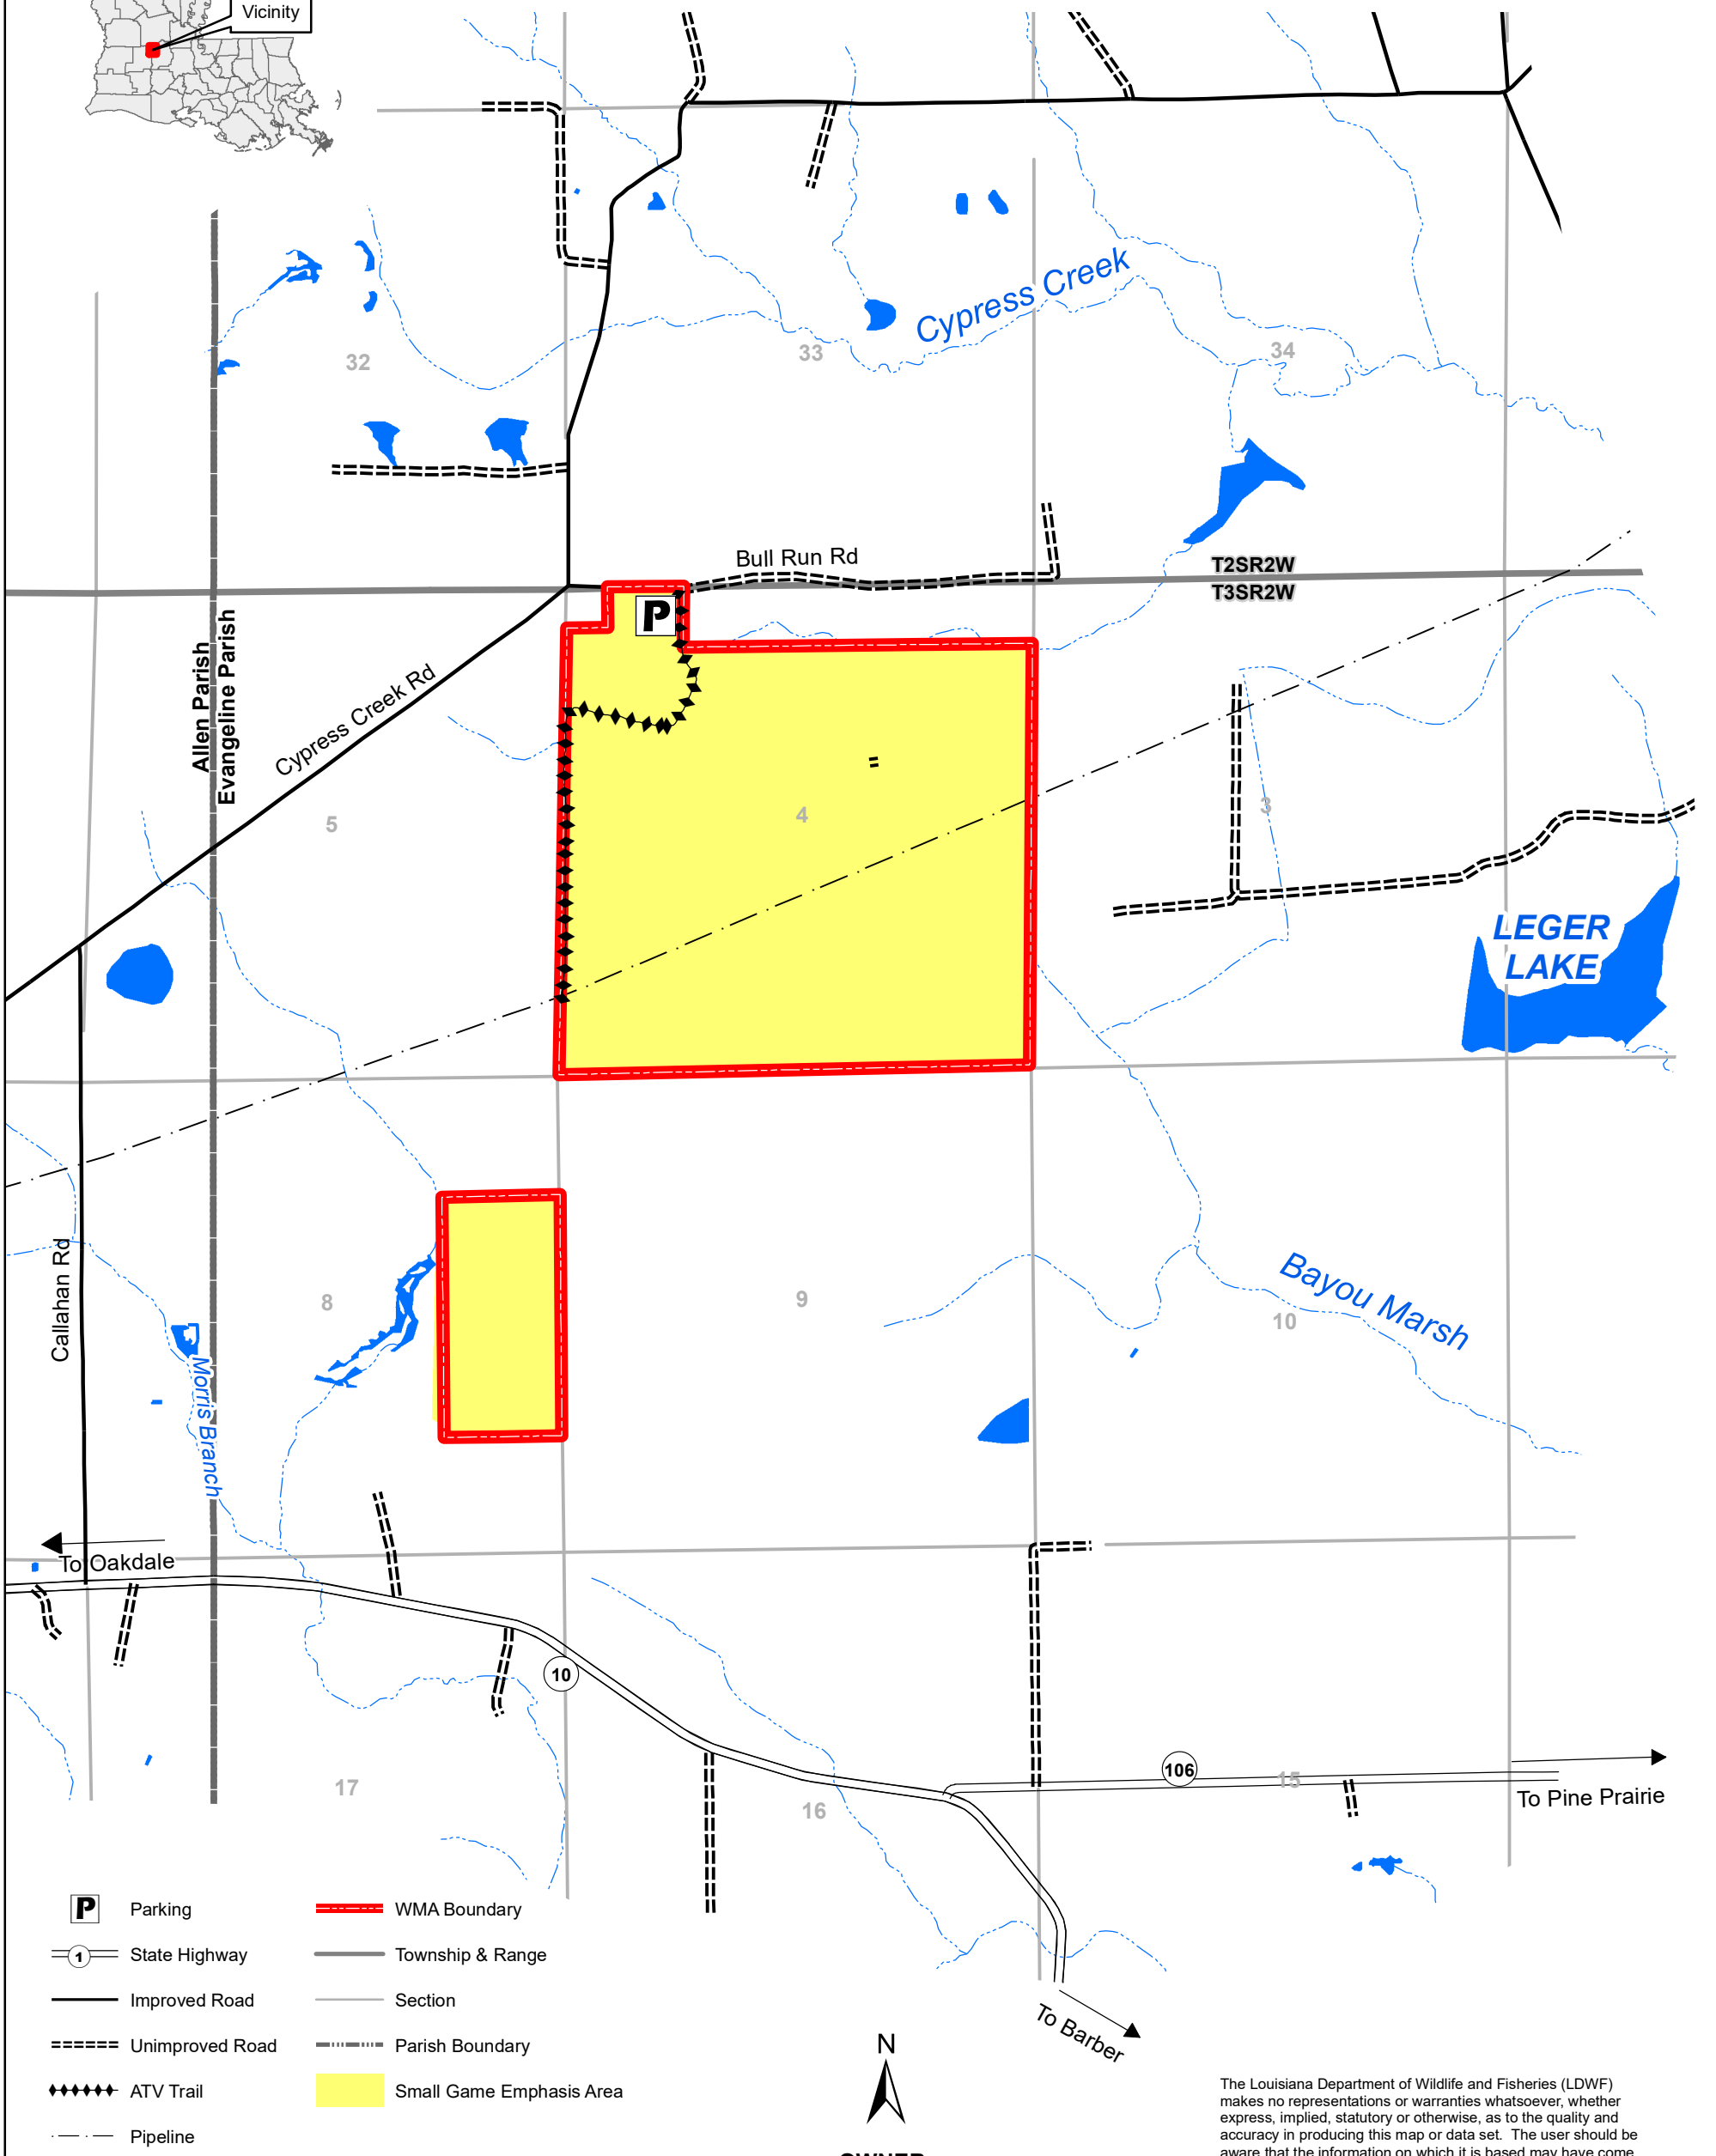

MARSH BAYOU WILDLIFE MANAGEMENT AREA

JUNE 2021

- Parking
- WMA Boundary
- State Highway
- Improved Road
- Unimproved Road
- ATV Trail
- Pipeline
- Township & Range
- Section
- Parish Boundary
- Small Game Emphasis Area

Refer to Hunting Pamphlet for Additional Regulations and Information.

OWNER:
LOUISIANA DEPARTMENT OF
WILDLIFE & FISHERIES
655 ACRES

The Louisiana Department of Wildlife and Fisheries (LDWF) makes no representations or warranties whatsoever, whether express, implied, statutory or otherwise, as to the quality and accuracy in producing this map or data set. The user should be aware that the information on which it is based may have come from any of a variety of sources, which are of varying degrees of accuracy. Therefore, LDWF cannot guarantee the accuracy of this map or data set, and shall not be liable to any other person, party, or entity as a result of any reliance on this map or data set and/or any information contained herein or interpreted herefrom. Further, LDWF does not accept any responsibility for the consequences of its use.