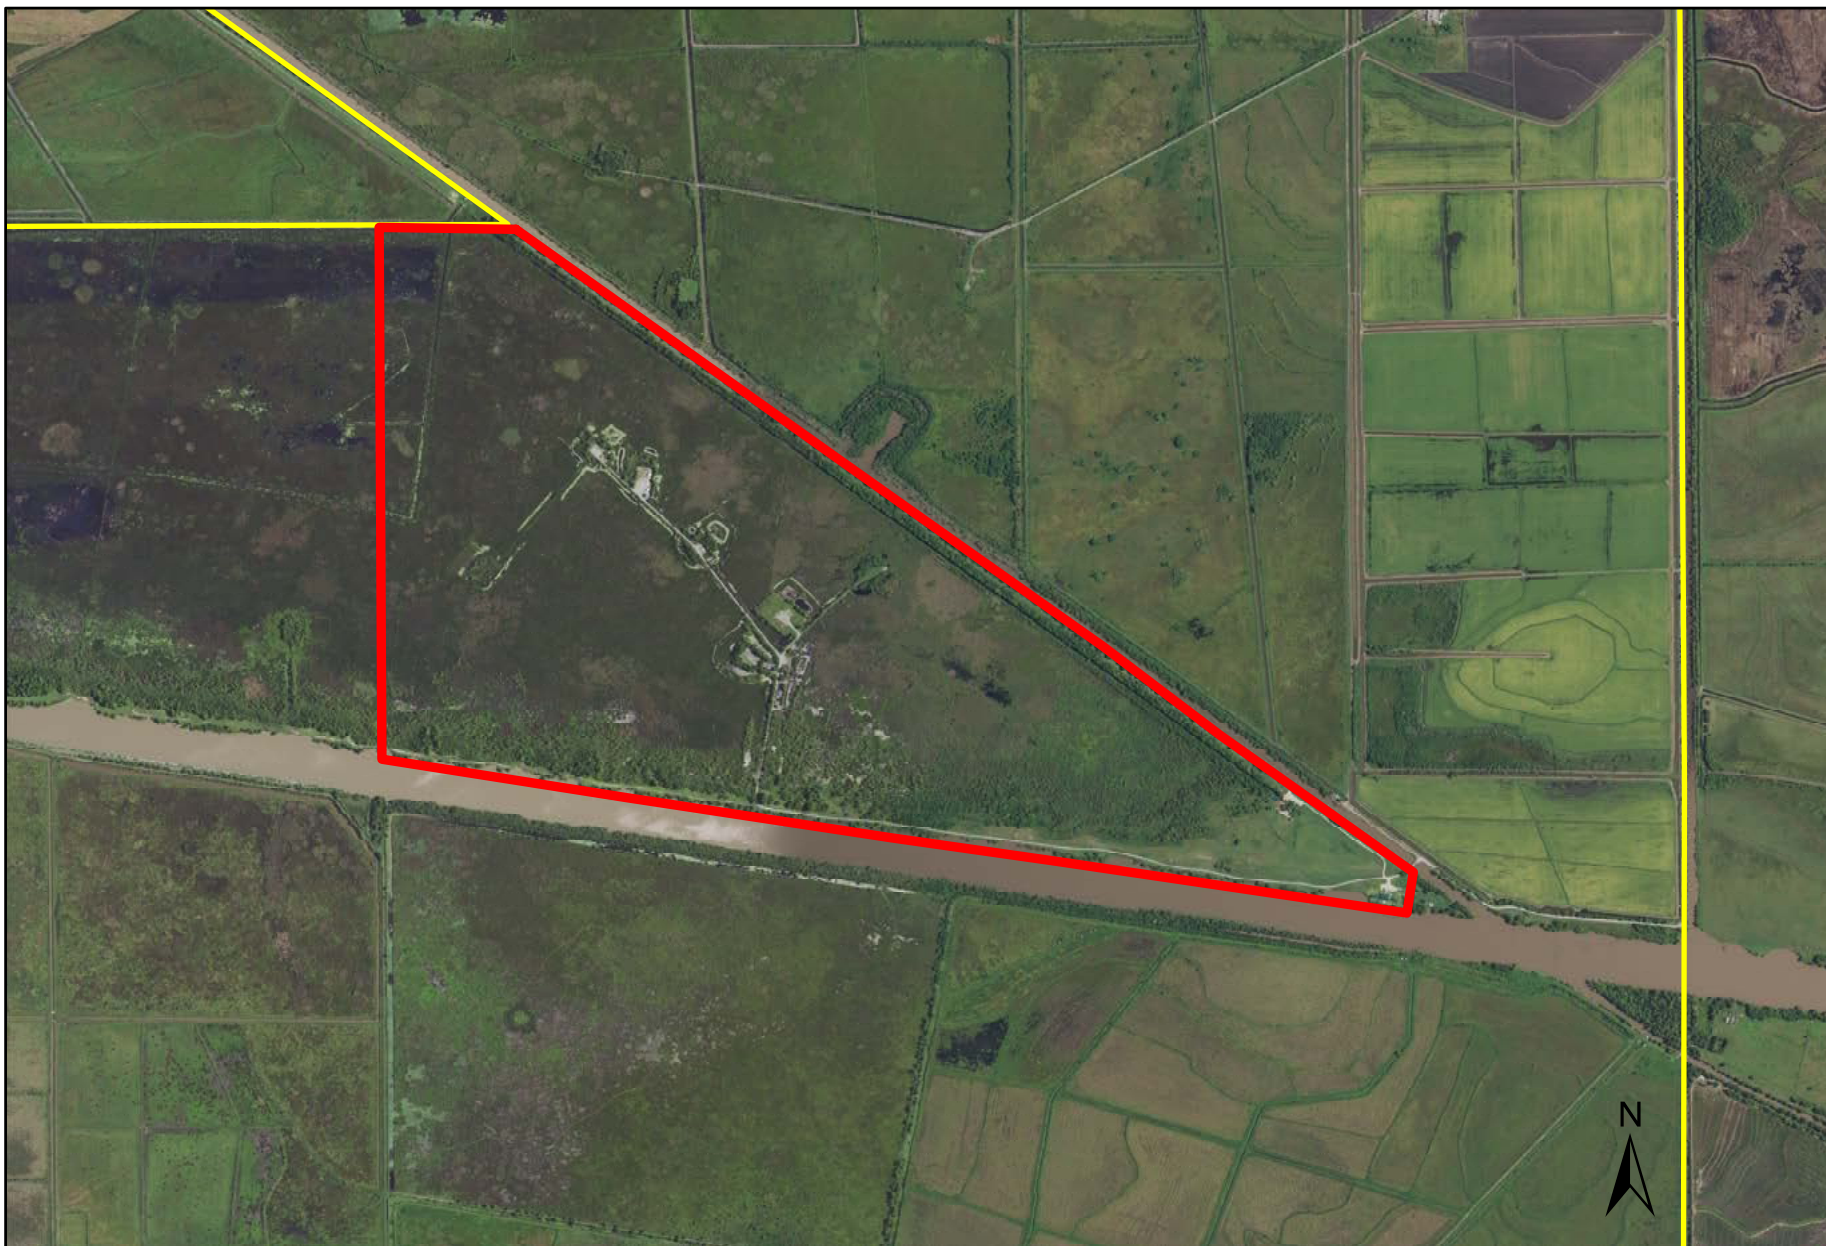

White Lake Wetlands Conservation Area - Tract H

Tract H - 611 acres