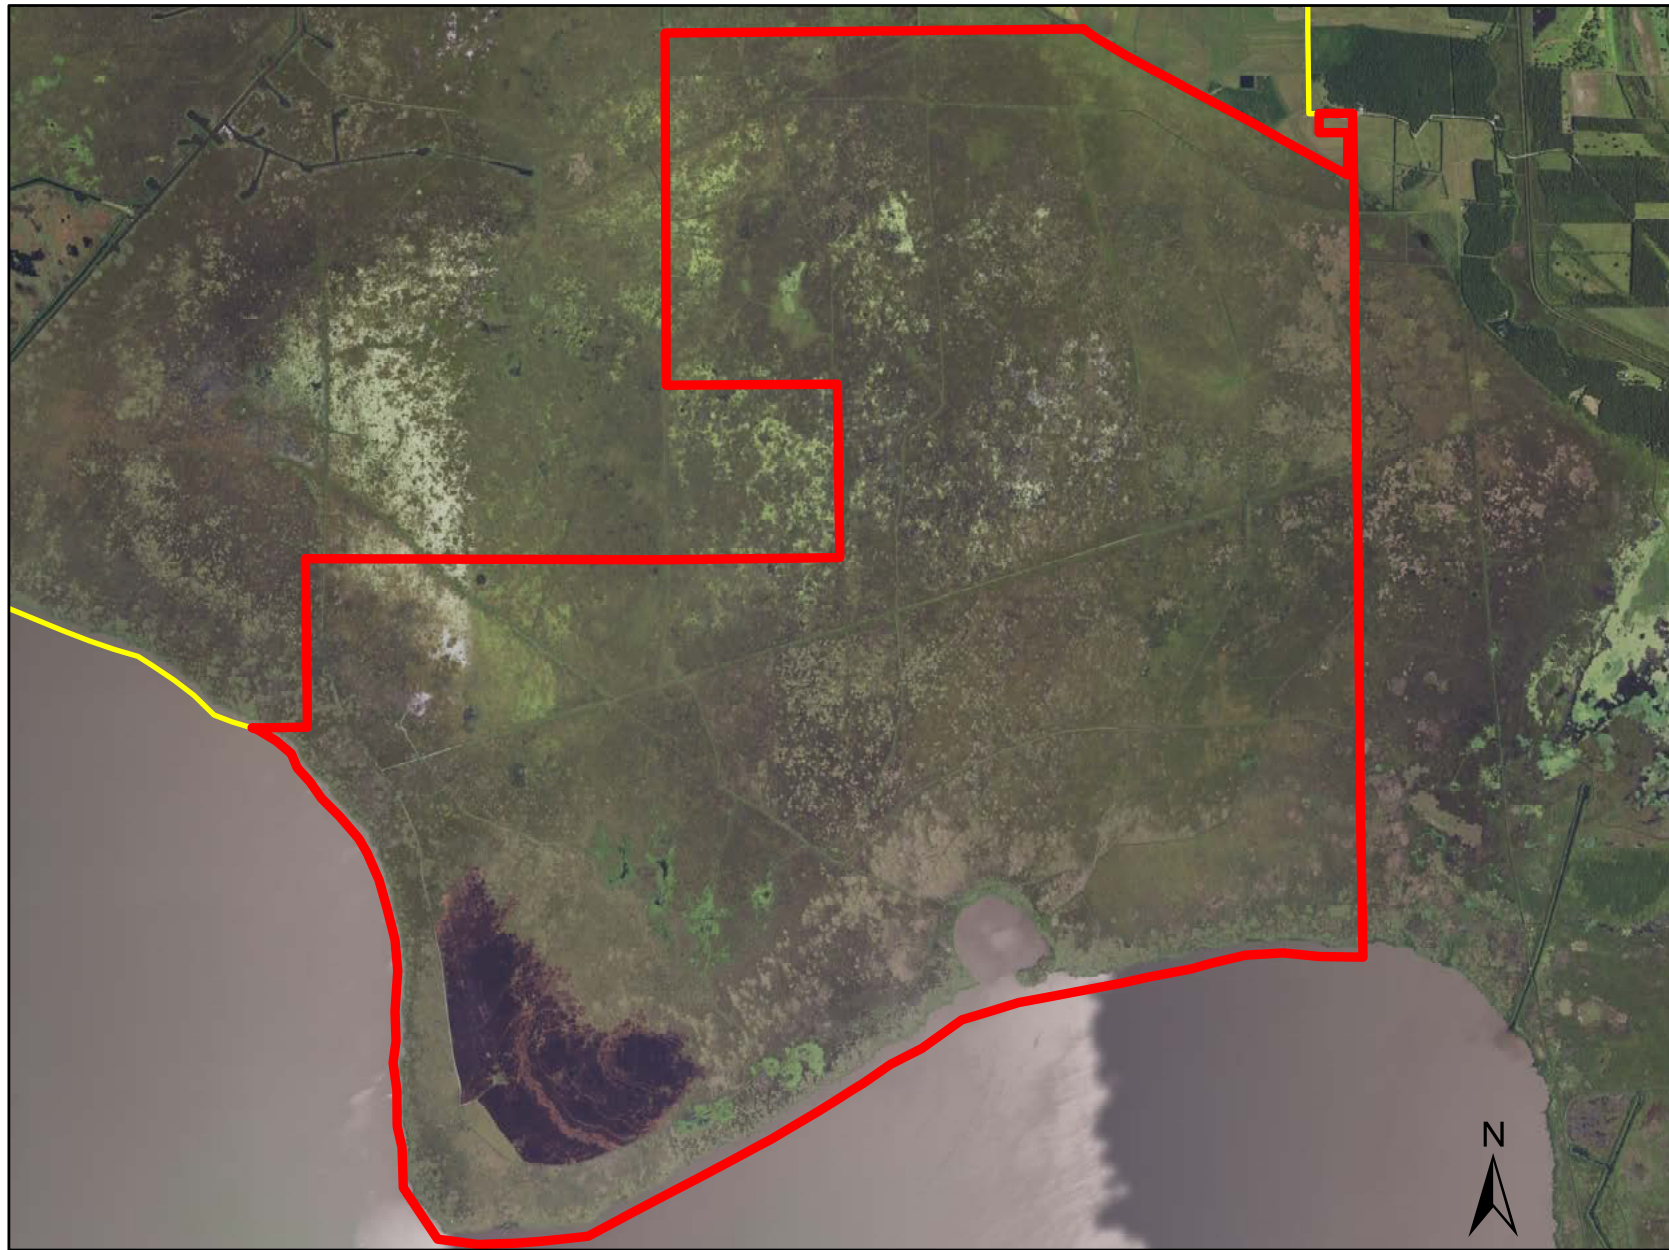

# White Lake Wetlands Conservation Area - Tract I

Tract I - 18,560 acres