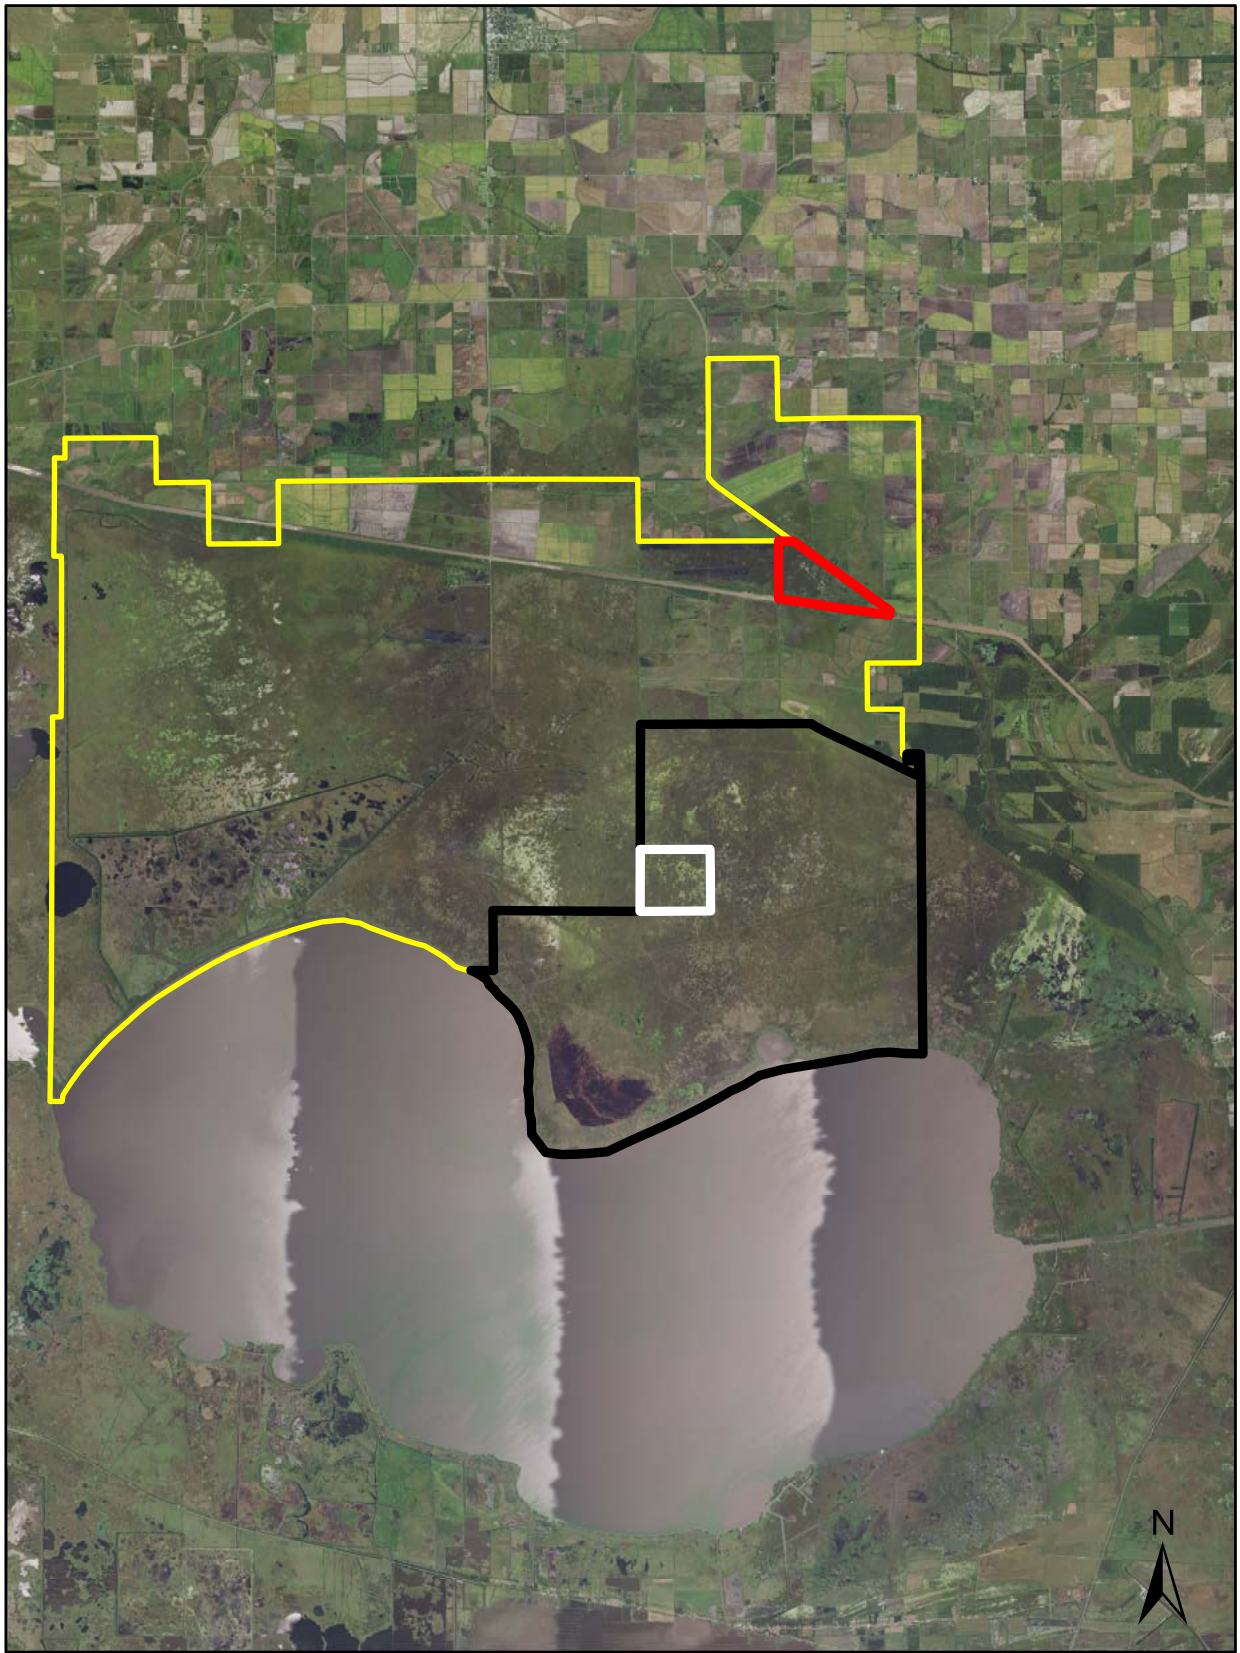

White Lake Wetlands Conservation Area - Tract H, I, and J

0 1.25 2.5 5 7.5 10 Miles

Legend

- Tract J Boundary
- Tract I Boundary
- Tract H Boundary
- White Lake Boundary