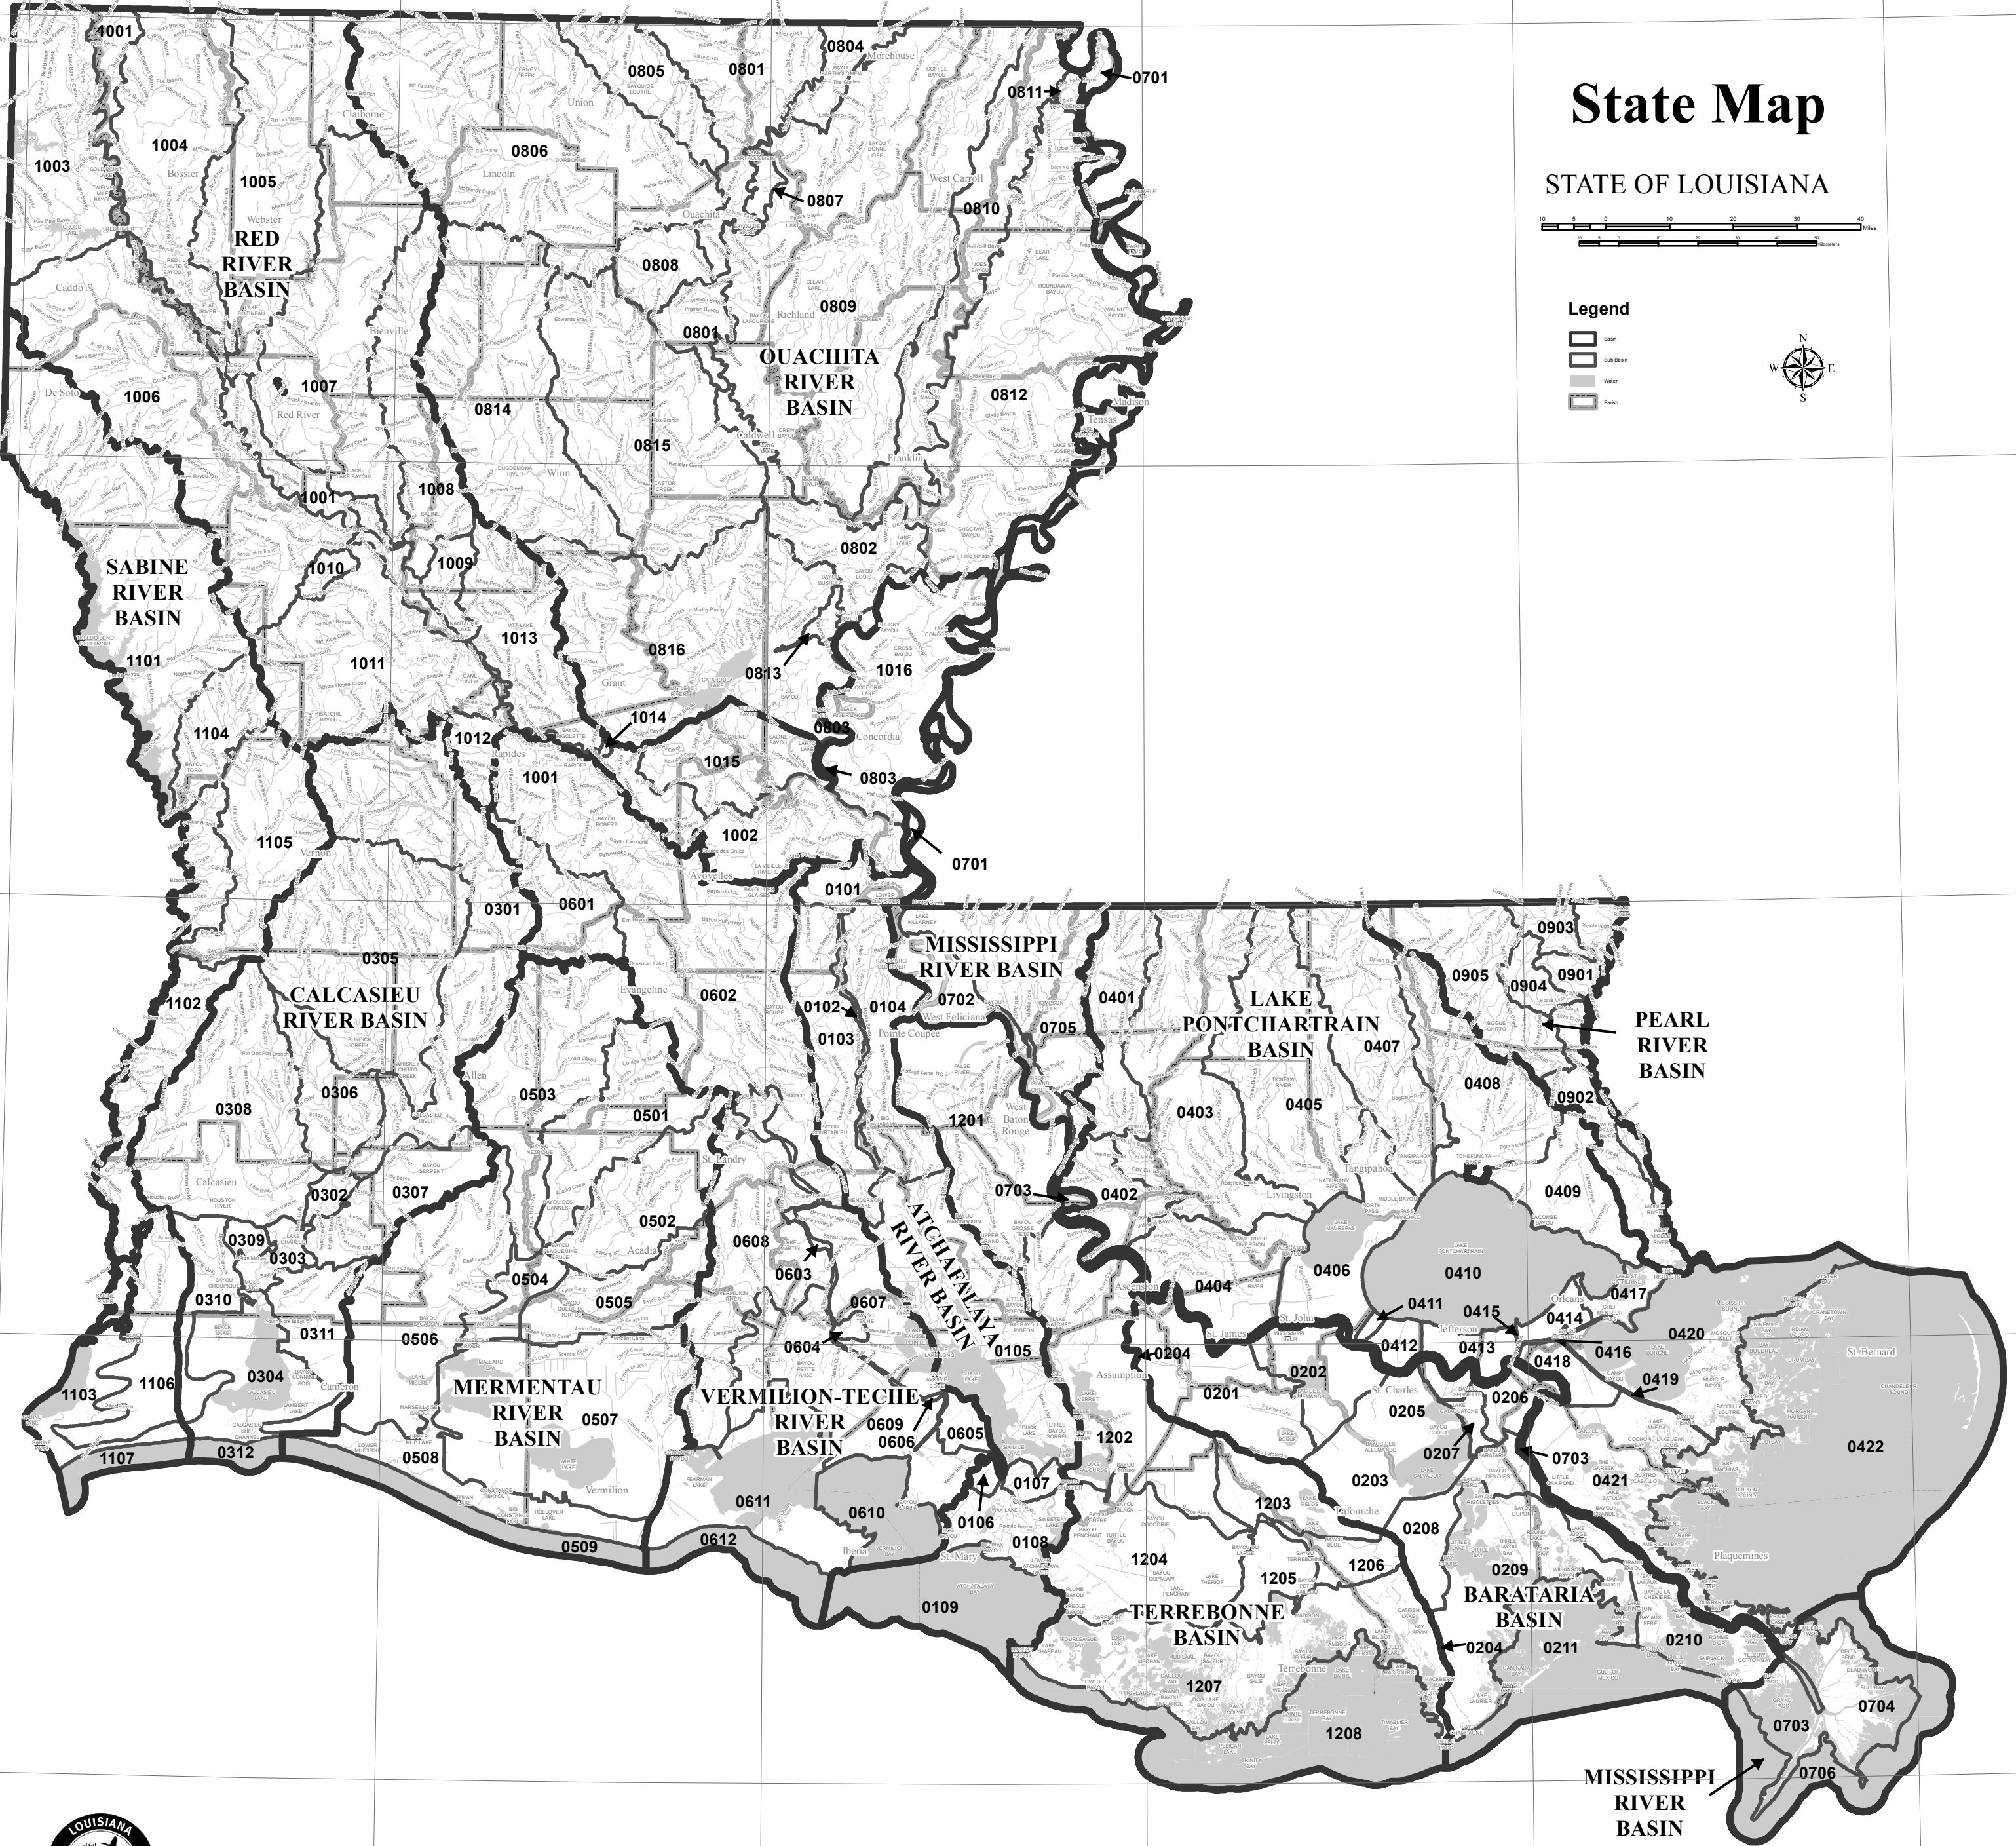

94°0'0"W 93°0'0"W 92°0'0"W 91°0'0"W 90°0'0"W 89°0'0"W

33°0'0"N 32°0'0"N 31°0'0"N 30°0'0"N 29°0'0"N

State Map

STATE OF LOUISIANA

Legend

- Basin
- Sub-Basin
- Water
- Marsh

94°0'0"W 93°0'0"W 92°0'0"W 91°0'0"W 90°0'0"W 89°0'0"W