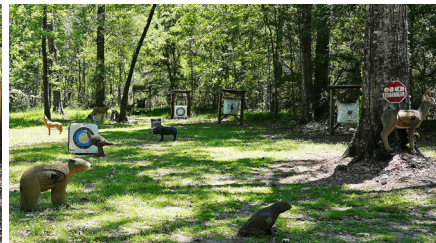

- 100 and 200 yard rifle range
- 25 yard pistol range (paper targets and frame provided)
- Covered 5-stand shotgun range (non-toxic shot only)
- 3D archery trail
- Archery range tower with practice range

## SHERBURNE WMA RANGE

1132 Sherburne Road  
Lottie, LA 70756

**Hours:** Tuesday - Sunday | sunrise to sunset

**Cost:** Free with WMA Access Permit (bring your own clays for shotgun ranges)

- Archery range
- Shotgun range with manual throwers
- Skeet/trap range by appointment only
- 100 yard rifle range
- 50 yard pistol range

- 100 yard rifle range
- 30 yard pistol range
- Practice archery range
- 3D archery trail
- Covered 5-stand shotgun range