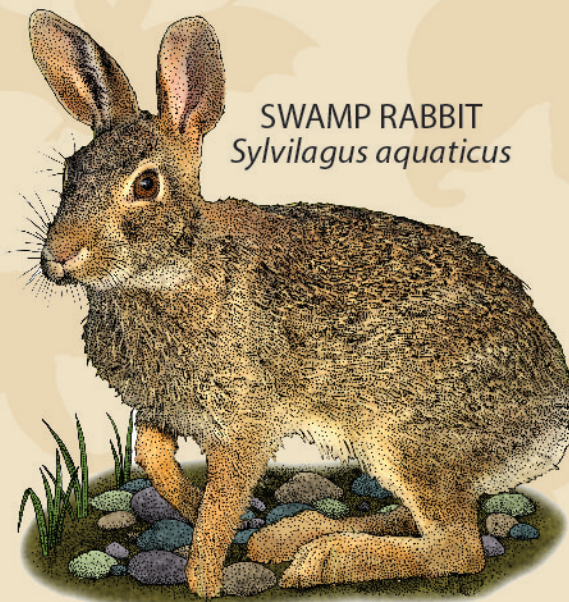

COMMON MAMMALS OF LOUISIANA

BOBCAT
Lynx rufus

GRAY FOX
Urocyon cinereoargenteus

RED FOX
Vulpes vulpes

COYOTE
Canis latrans

HOUSE MOUSE
Mus musculus

AMERICAN MINK
Neovison vison

STRIPED SKUNK
Mephitis mephitis

EASTERN COTTONTAIL
Sylvilagus floridanus

SWAMP RABBIT
Sylvilagus aquaticus

VIRGINIA OPOSSUM
Didelphis virginiana

NORTHERN LONG-EARED BAT
Myotis septentrionalis

MUSKRAT
Ondatra zibethicus

NORTH AMERICAN RIVER OTTER
Lontra canadensis

NINE-BANDED ARMADILLO
Dasypus novemcinctus

NORTHERN RACCOON
Procyon lotor

FOX SQUIRREL
Sciurus niger

EASTERN GRAY SQUIRREL
Sciurus carolinensis

AMERICAN BEAVER
Castor canadensis

LOUISIANA BLACK BEAR
Ursus americanus luteolus

WHITE-TAILED DEER
Odocoileus virginianus