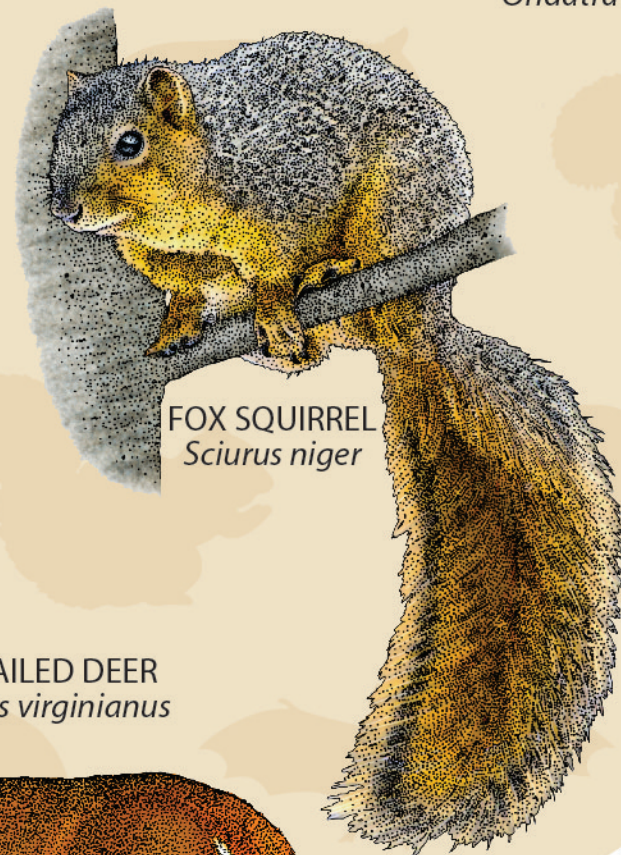

COMMON MAMMALS OF LOUISIANA

BOBCAT
Lynx rufus

GRAY FOX
Urocyon cinereoargenteus

RED FOX
Vulpes vulpes

COYOTE
Canis latrans

HOUSE MOUSE
Mus musculus

AMERICAN MINK
Neovison vison

STRIPED SKUNK
Mephitis mephitis

EASTERN COTTONTAIL
Sylvilagus floridanus

SWAMP RABBIT
Sylvilagus aquaticus

VIRGINIA OPOSSUM
Didelphis virginiana

NORTHERN LONG-EARED BAT
Myotis septentrionalis

MUSKRAT
Ondatra zibethicus

NORTH AMERICAN RIVER OTTER
Lontra canadensis

NINE-BANDED ARMADILLO
Dasypus novemcinctus

NORTHERN RACCOON
Procyon lotor

FOX SQUIRREL
Sciurus niger

EASTERN GRAY SQUIRREL
Sciurus carolinensis

AMERICAN BEAVER
Castor canadensis

LOUISIANA BLACK BEAR
Ursus americanus luteolus

WHITE-TAILED DEER
Odocoileus virginianus