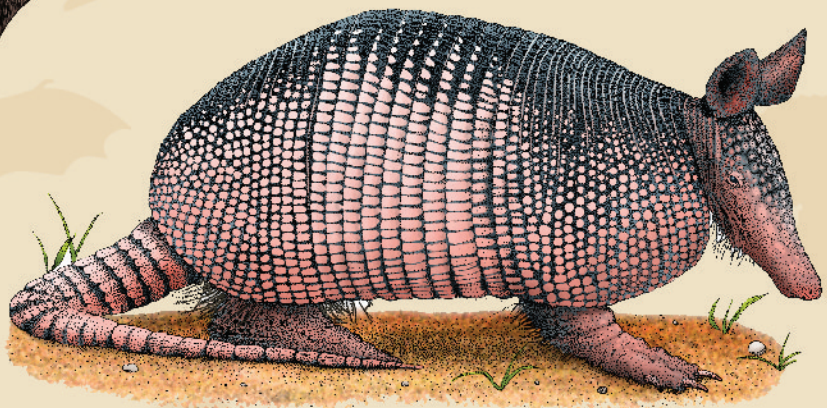

COMMON MAMMALS OF LOUISIANA

BOBCAT
Lynx rufus

GRAY FOX
Urocyon cinereoargenteus

RED FOX
Vulpes vulpes

COYOTE
Canis latrans

HOUSE MOUSE
Mus musculus

AMERICAN MINK
Neovison vison

STRIPED SKUNK
Mephitis mephitis

EASTERN COTTONTAIL
Sylvilagus floridanus

SWAMP RABBIT
Sylvilagus aquaticus

VIRGINIA OPOSSUM
Didelphis virginiana

NORTHERN LONG-EARED BAT
Myotis septentrionalis

MUSKRAT
Ondatra zibethicus

NORTH AMERICAN RIVER OTTER
Lontra canadensis

NINE-BANDED ARMADILLO
Dasypus novemcinctus

NORTHERN RACCOON
Procyon lotor

FOX SQUIRREL
Sciurus niger

EASTERN GRAY SQUIRREL
Sciurus carolinensis

AMERICAN BEAVER
Castor canadensis

LOUISIANA BLACK BEAR
Ursus americanus luteolus

WHITE-TAILED DEER
Odocoileus virginianus