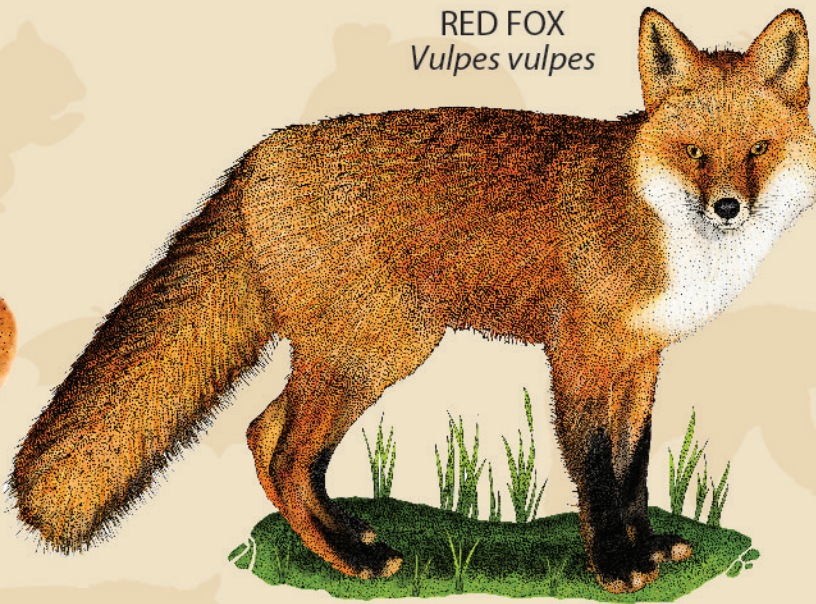

COMMON MAMMALS OF LOUISIANA

BOBCAT
Lynx rufus

GRAY FOX
Urocyon cinereoargenteus

RED FOX
Vulpes vulpes

COYOTE
Canis latrans

HOUSE MOUSE
Mus musculus

AMERICAN MINK
Neovison vison

STRIPED SKUNK
Mephitis mephitis

EASTERN COTTONTAIL
Sylvilagus floridanus

SWAMP RABBIT
Sylvilagus aquaticus

VIRGINIA OPOSSUM
Didelphis virginiana

NORTHERN LONG-EARED BAT
Myotis septentrionalis

MUSKRAT
Ondatra zibethicus

NORTH AMERICAN RIVER OTTER
Lontra canadensis

NINE-BANDED ARMADILLO
Dasypus novemcinctus

NORTHERN RACCOON
Procyon lotor

FOX SQUIRREL
Sciurus niger

EASTERN GRAY SQUIRREL
Sciurus carolinensis

AMERICAN BEAVER
Castor canadensis

LOUISIANA BLACK BEAR
Ursus americanus luteolus

WHITE-TAILED DEER
Odocoileus virginianus