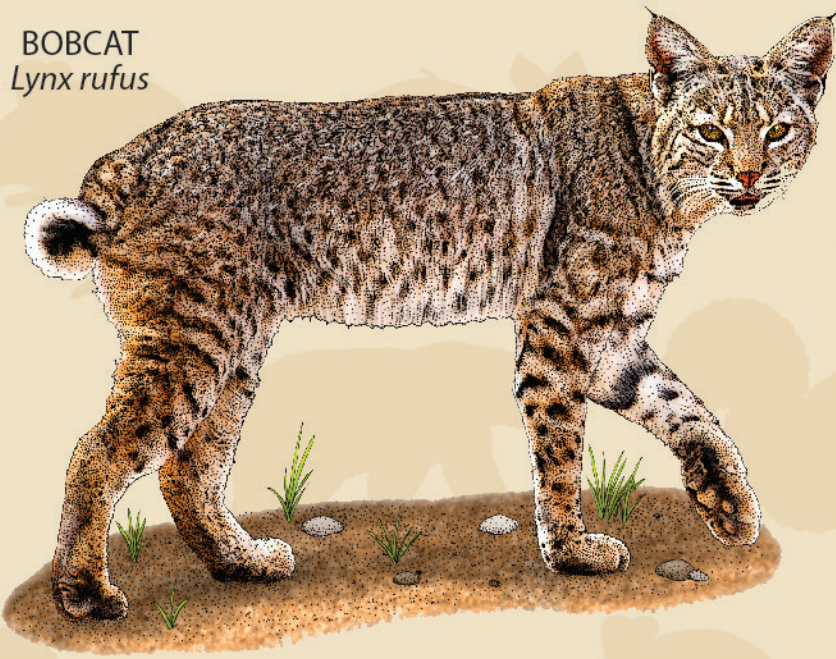

COMMON MAMMALS OF LOUISIANA

BOBCAT
Lynx rufus

GRAY FOX
Urocyon cinereoargenteus

RED FOX
Vulpes vulpes

COYOTE
Canis latrans

HOUSE MOUSE
Mus musculus

AMERICAN MINK
Neovison vison

STRIPED SKUNK
Mephitis mephitis

EASTERN COTTONTAIL
Sylvilagus floridanus

SWAMP RABBIT
Sylvilagus aquaticus

VIRGINIA OPOSSUM
Didelphis virginiana

NORTHERN LONG-EARED BAT
Myotis septentrionalis

MUSKRAT
Ondatra zibethicus

NORTH AMERICAN RIVER OTTER
Lontra canadensis

NINE-BANDED ARMADILLO
Dasypus novemcinctus

NORTHERN RACCOON
Procyon lotor

FOX SQUIRREL
Sciurus niger

EASTERN GRAY SQUIRREL
Sciurus carolinensis

AMERICAN BEAVER
Castor canadensis

LOUISIANA BLACK BEAR
Ursus americanus luteolus

WHITE-TAILED DEER
Odocoileus virginianus