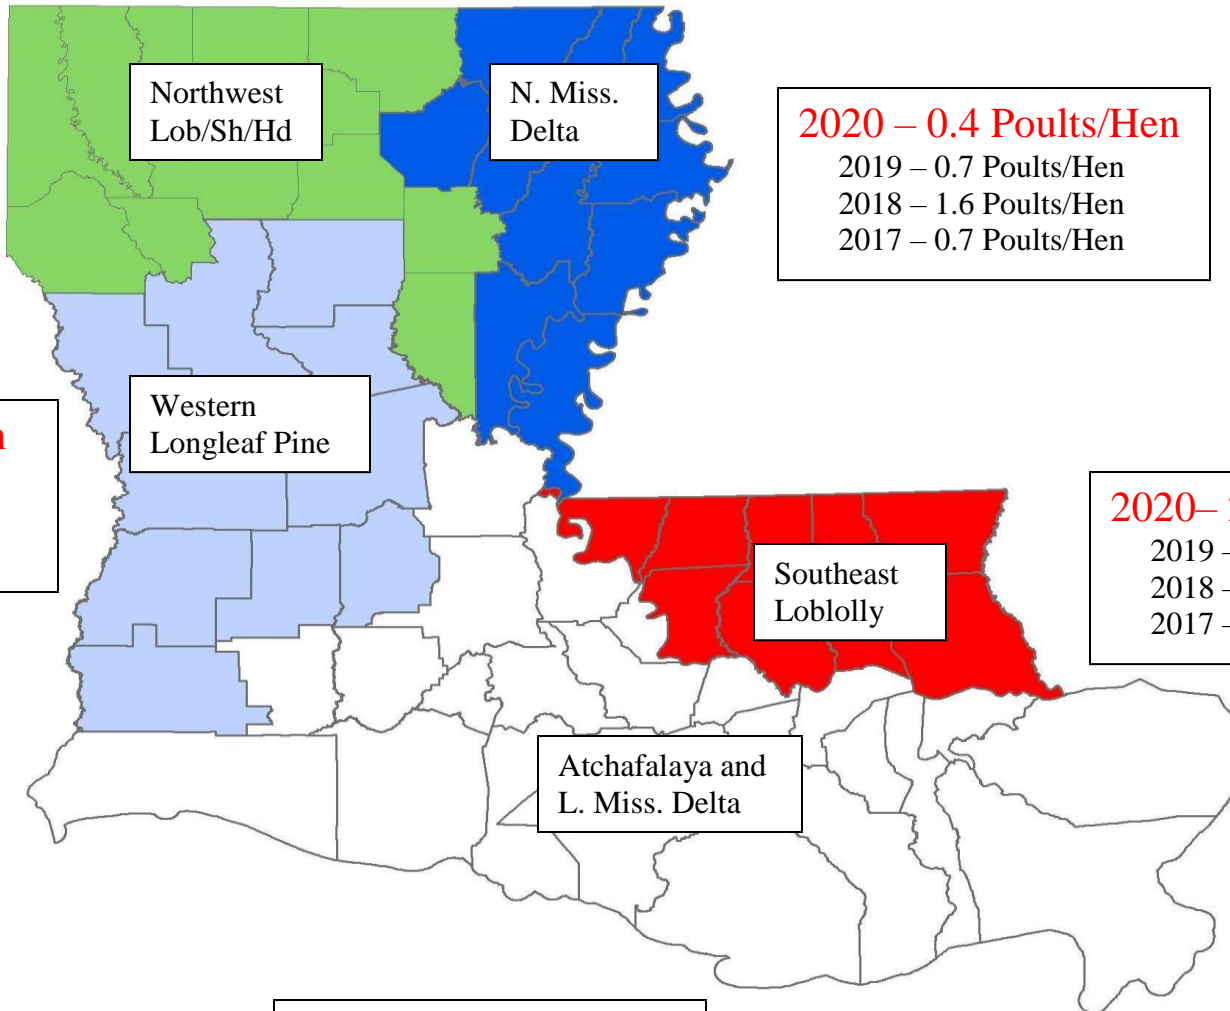

# Louisiana Wild Turkey Poults Production Index 2020

**2020 – 2.5 Poults/Hen**

2019 – 1.6 Poults/Hen  
2018 – 1.5 Poults/Hen  
2017 – 2.1 Poults/Hen

**2020 – 1.2 Poults/Hen**

2019 – 1.2 Poults/Hen  
2018 – 1.3 Poults/Hen  
2017 – 1.1 Poults/Hen