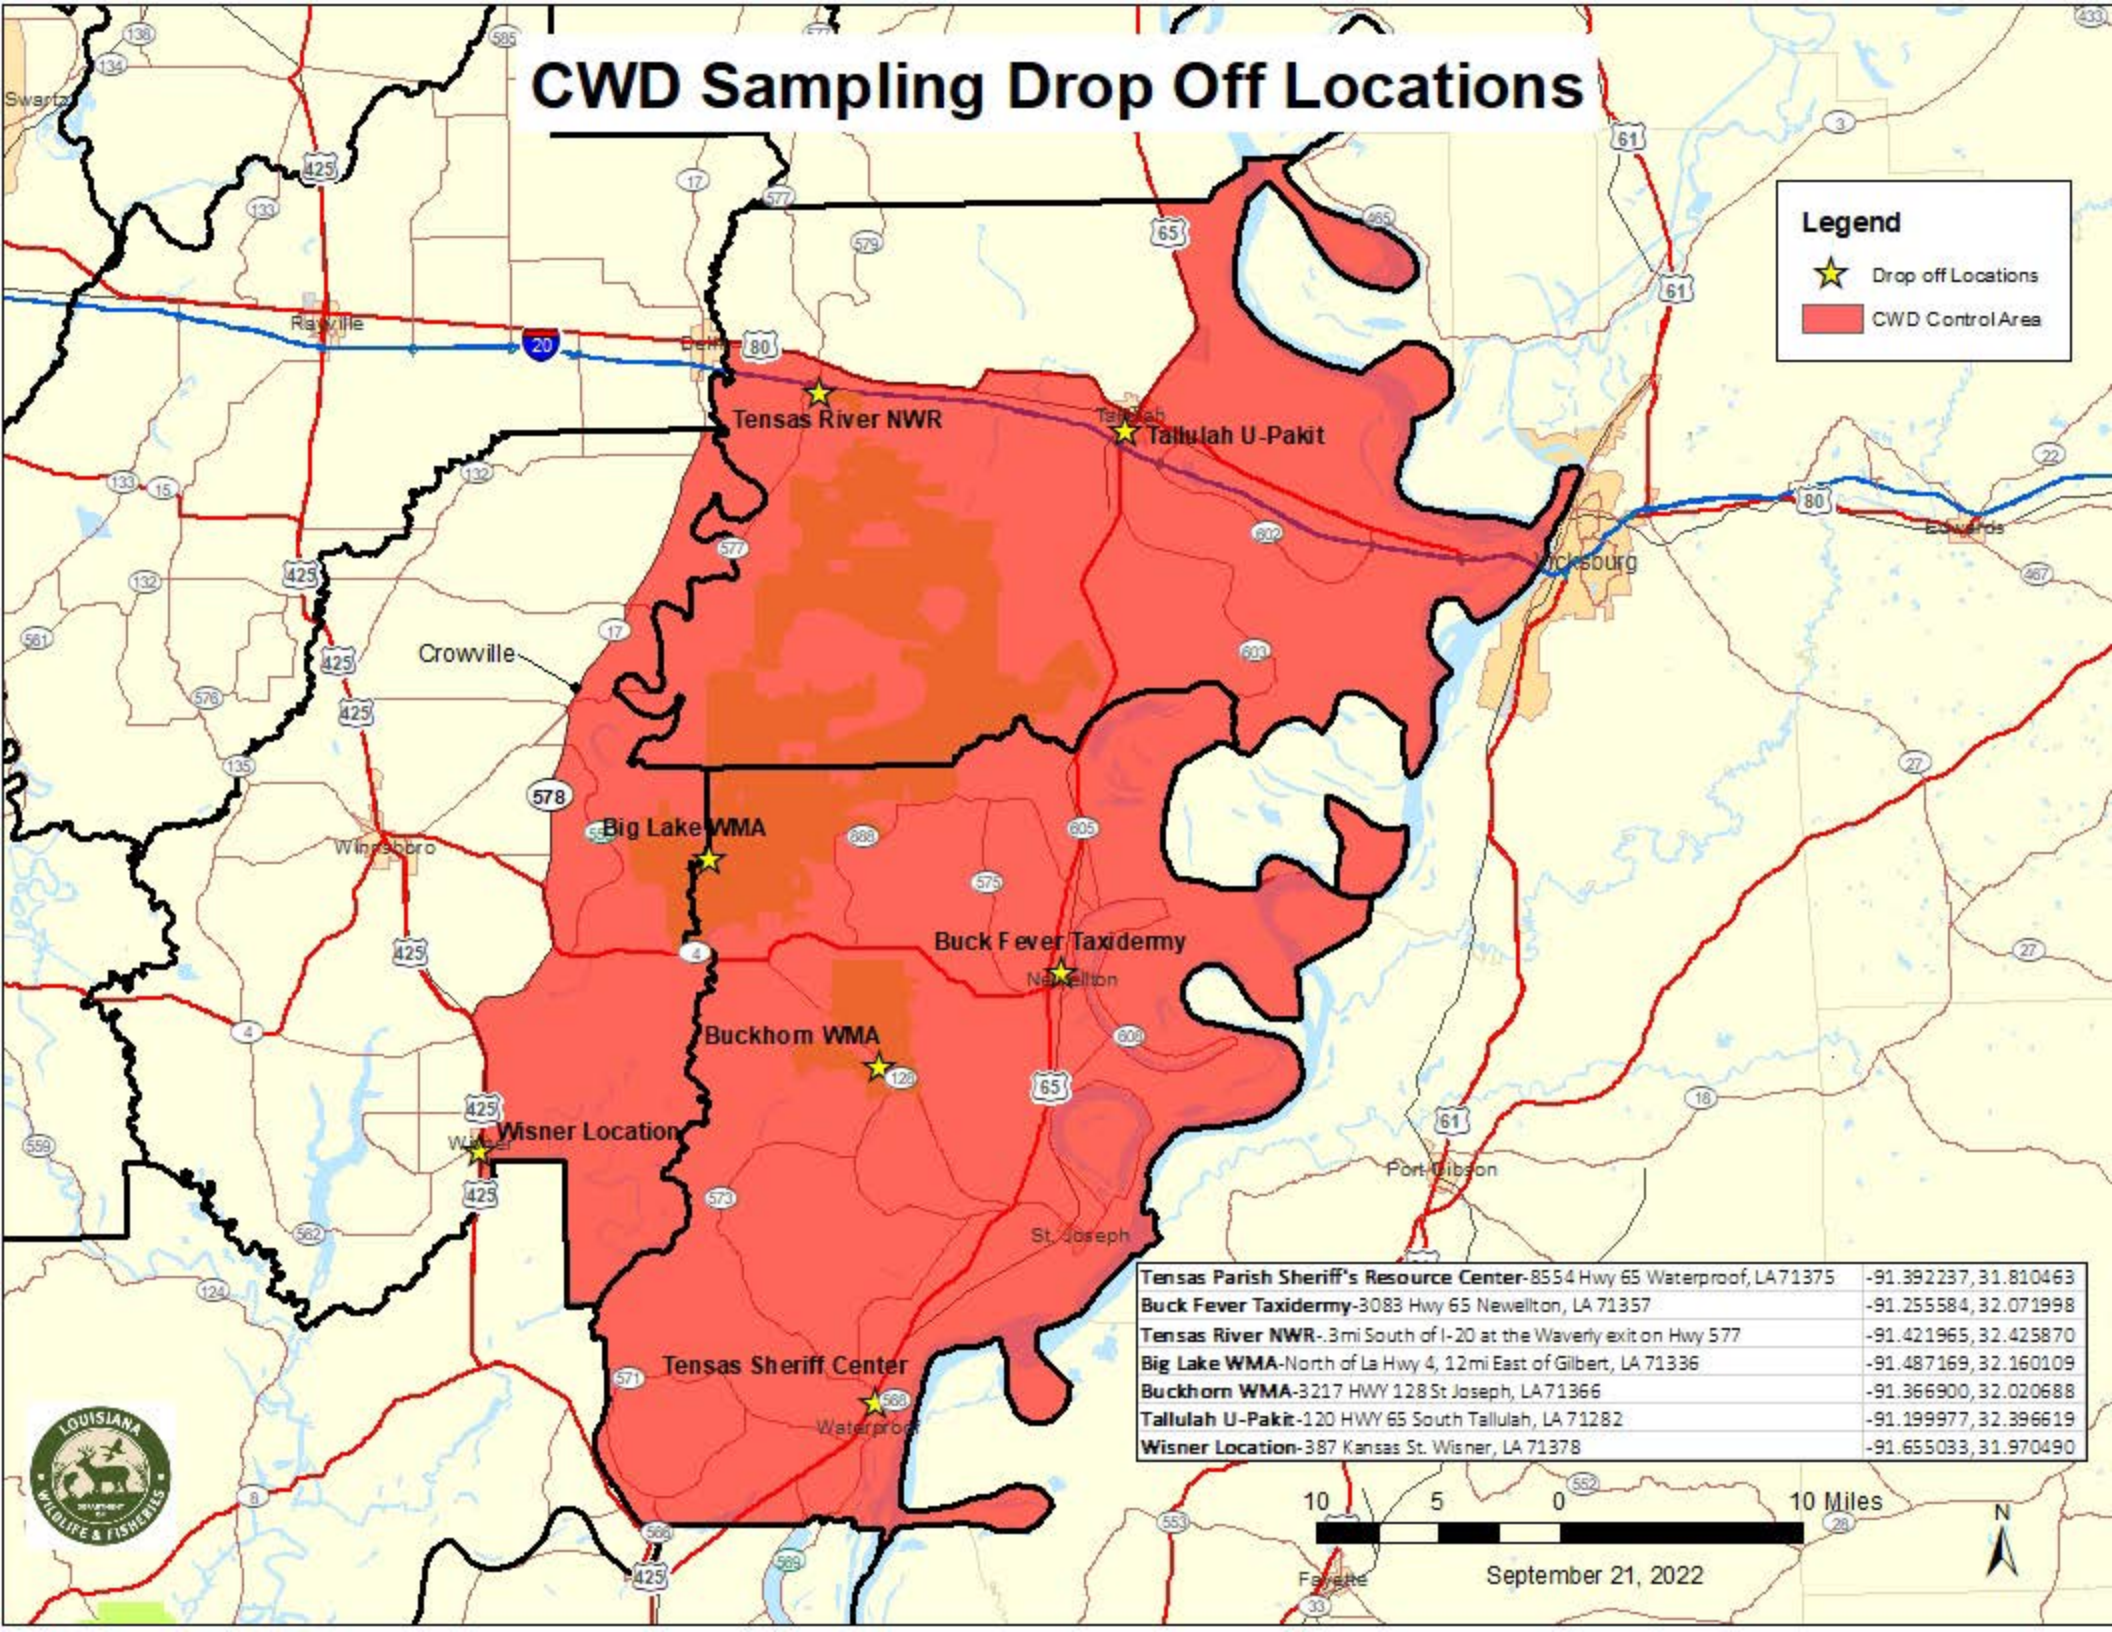

CWD Sampling Drop Off Locations

Legend

-  Drop off Locations
-  CWD Control Area

Tensas Parish Sheriff's Resource Center-8554 Hwy 65 Waterproof, LA 71375	-91.392237, 31.810463
Buck Fever Taxidermy-3083 Hwy 65 Newellton, LA 71357	-91.255584, 32.071998
Tensas River NWR-.3mi South of I-20 at the Waverly exit on Hwy 577	-91.421965, 32.425870
Big Lake WMA-North of La Hwy 4, 12mi East of Gilbert, LA 71336	-91.487169, 32.160109
Buckhorn WMA-3217 HWY 128 St Joseph, LA 71366	-91.366900, 32.020688
Tallulah U-Pakit-120 HWY 65 South Tallulah, LA 71282	-91.199977, 32.396619
Wisner Location-387 Kansas St. Wisner, LA 71378	-91.655033, 31.970490